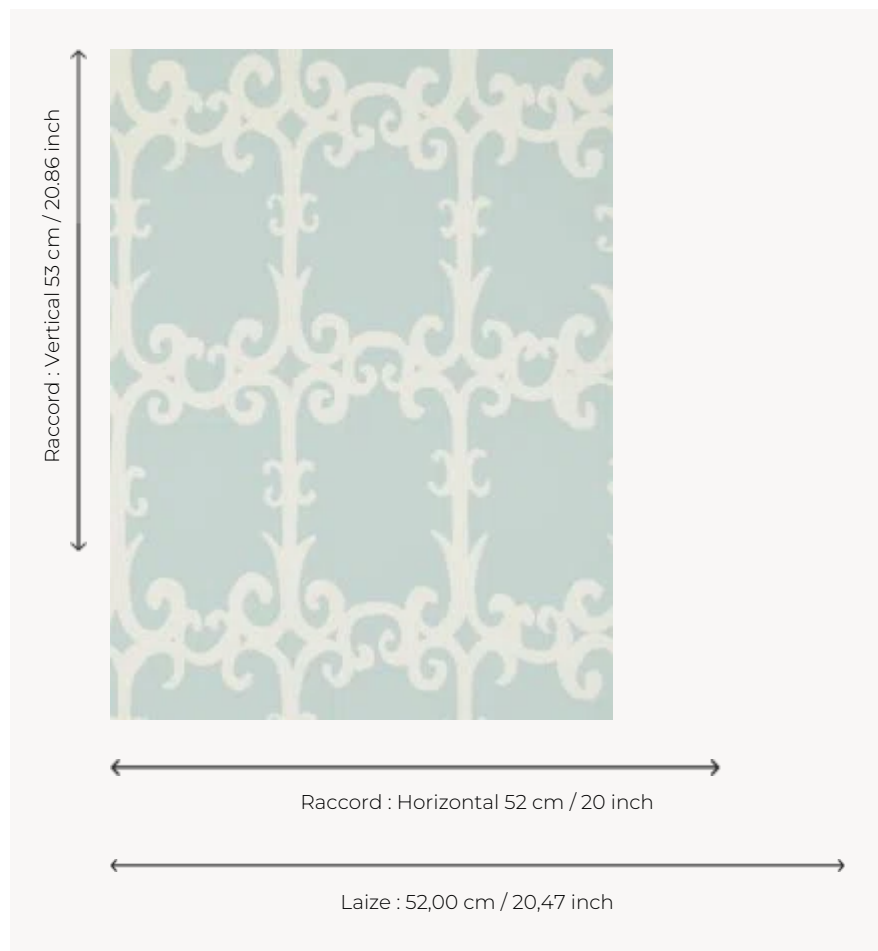

FP775003 UZES

Based on a 1940 gouache by Jean-Denis Malclès and backing of the drawing PAYS D'AIX, the arabesques of UZES sketch the wrought iron gates of a Provençale bastide. The traditional printing with a hand-painted effect recalls the artist's touch.

FP775003 - Ciel

Pierre Frey

TYPE	Small width printed wallpapers
SALES UNIT	Available per roll of 10,05 mts
BACKING	NON WOVEN
COMPOSITION	-
WIDTH	52 cm / 20,47 inch
REPEAT	H: 52 cm - 20,00 inch V: 53 cm - 20,86 inch Half drop repeat
WEIGHT	175 gr / m ²
CARE	
TRIMMING	Trimmed
HANGING/REMOVING	Paste the wall Strippable
CERTIFICATIONS	EUROCLASS B-s1,d0 ASTM E84 Class A
NOTES	Traditional printing technique

4 Colors

FP775001
Or

FP775002
Pêche

FP775003
Ciel

FP775004
Charbon