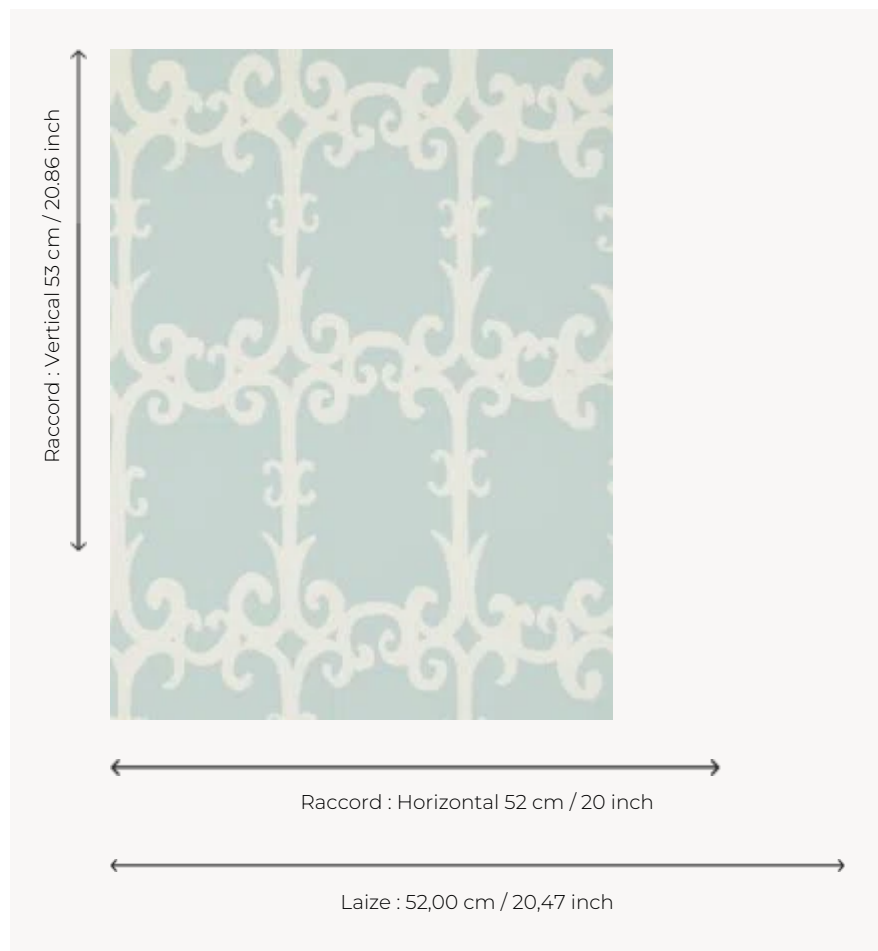

FP775003 UZES

Based on a 1940 gouache by Jean-Denis Malclès and backing of the drawing PAYS D'AIX, the arabesques of UZES sketch the wrought iron gates of a Provençale bastide. The traditional printing with a hand-painted effect recalls the artist's touch.

FP775003 - Ciel

Pierre Frey

TYPE	Small width printed wallpapers
SALES UNIT	Available per roll of 10,05 mts
BACKING	NON WOVEN
COMPOSITION	-
WIDTH	52 cm / 20,47 inch
REPEAT	H: 52 cm - 20,00 inch V: 53 cm - 20,86 inch Half drop repeat
WEIGHT	175 gr / m ²
CARE	
TRIMMING	Trimmed
HANGING/REMOVING	Paste the wall Strippable
CERTIFICATIONS	EUROCLASS B-s1,d0 ASTM E84 Class A
NOTES	Traditional printing technique