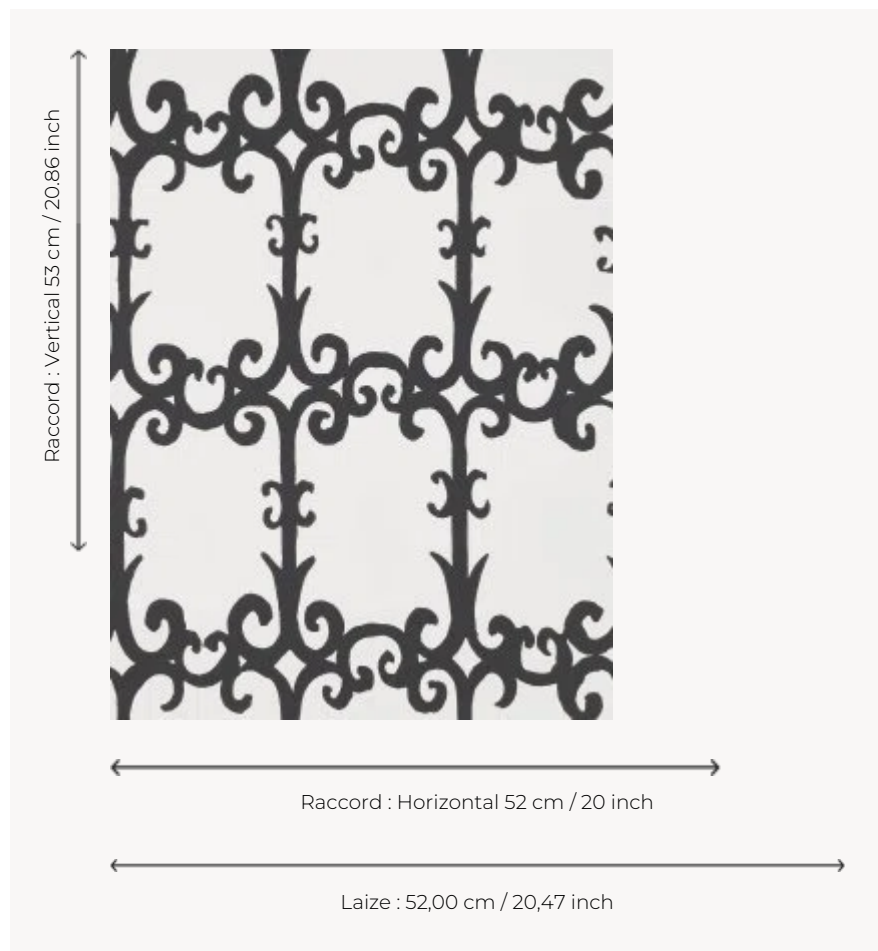

FP775004 UZES

Based on a 1940 gouache by Jean-Denis Malclès and backing of the drawing PAYS D'AIX, the arabesques of UZES sketch the wrought iron gates of a Provençale bastide. The traditional printing with a hand-painted effect recalls the artist's touch.

FP775004 - Charbon

Pierre Frey

TYPE	Small width printed wallpapers
SALES UNIT	Available per roll of 10,05 mts
BACKING	NON WOVEN
COMPOSITION	-
WIDTH	52 cm / 20,47 inch
REPEAT	H: 52 cm - 20,00 inch V: 53 cm - 20,86 inch Half drop repeat
WEIGHT	175 gr / m ²
CARE	
TRIMMING	Trimmed
HANGING/REMOVING	Paste the wall Strippable
CERTIFICATIONS	EUROCLASS B-s1,d0 ASTM E84 Class A
NOTES	Traditional printing technique