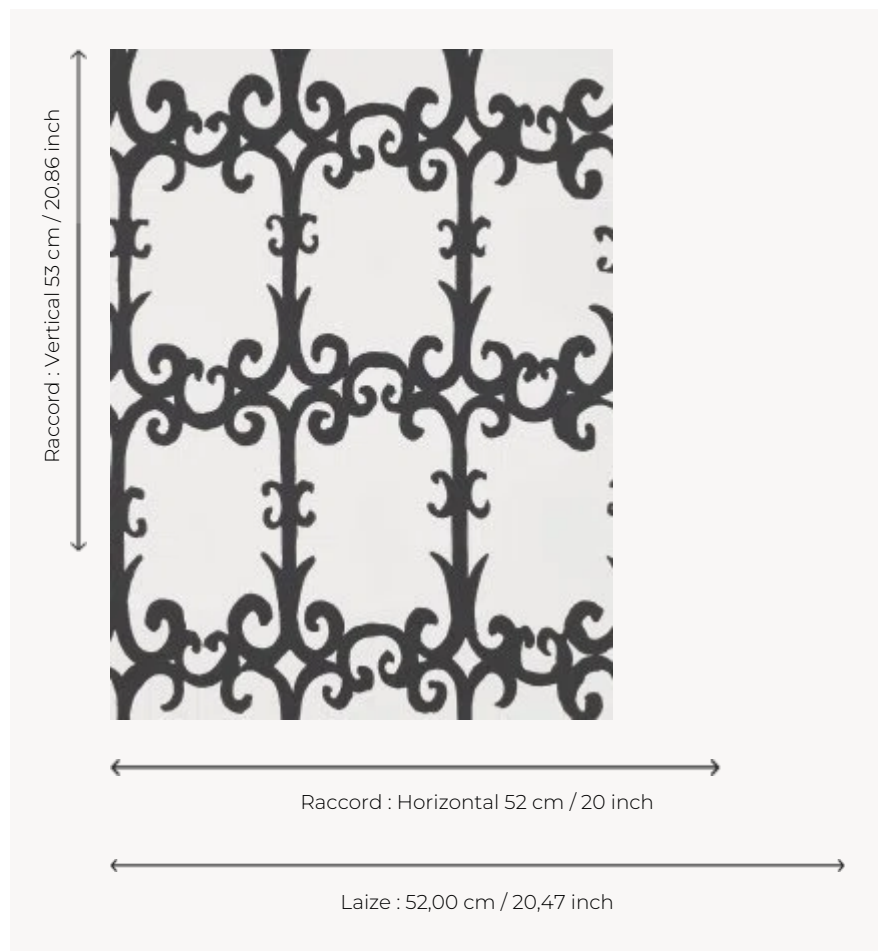

FP775004 UZES

Based on a 1940 gouache by Jean-Denis Malclès and backing of the drawing PAYS D'AIX, the arabesques of UZES sketch the wrought iron gates of a Provençale bastide. The traditional printing with a hand-painted effect recalls the artist's touch.

FP775004 - Charbon

Pierre Frey

TYPE	Small width printed wallpapers
SALES UNIT	Available per roll of 10,05 mts
BACKING	NON WOVEN
COMPOSITION	-
WIDTH	52 cm / 20,47 inch
REPEAT	H: 52 cm - 20,00 inch V: 53 cm - 20,86 inch Half drop repeat
WEIGHT	175 gr / m ²
CARE	
TRIMMING	Trimmed
HANGING/REMOVING	Paste the wall Strippable
CERTIFICATIONS	EUROCLASS B-s1,d0 ASTM E84 Class A
NOTES	Traditional printing technique