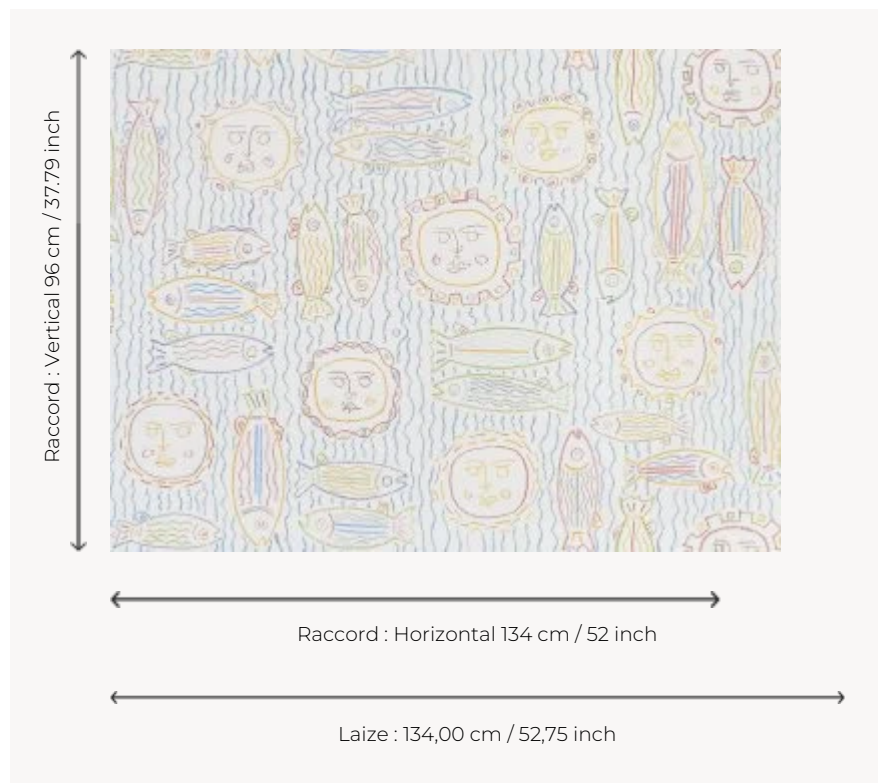

FP779001 - Mediterranee

Pierre Frey

TYPE	Wide width printed wallpapers
ARTIST	Atelier Buffile
SALES UNIT	Available per meter/yard
BACKING	NON WOVEN
COMPOSITION	-
WIDTH	134 cm / 52,75 inch
REPEAT	H: 134 cm - 52,00 inch V: 96 cm - 37,79 inch Half drop repeat
WEIGHT	185 gr / m ²
CARE	
TRIMMING	Pretrimmed
HANGING/REMOVING	Paste the wall Dry strippable
CERTIFICATIONS	EUROCLASS B-s1,d0 ASTM E84 Class A
NOTES	Good lightfastness
INFORMATION	Use the trim & join marks during installation. Double-cut installation.

1 Colors

FP779001
Mediterranee