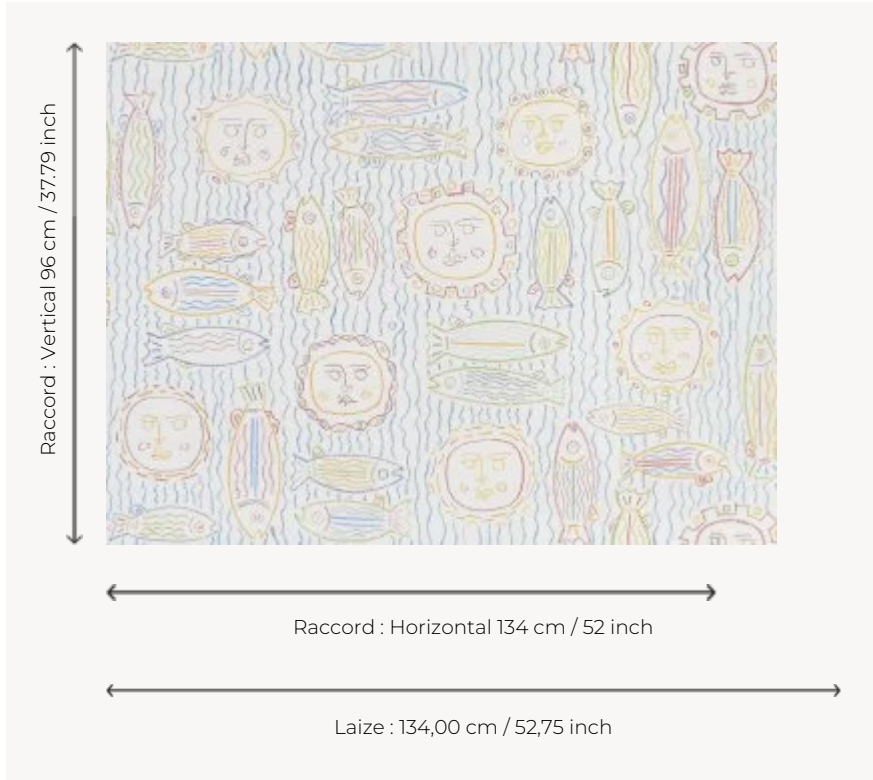

FP779001 - Mediterranee

Pierre Frey

TYPE	Wide width printed wallpapers
ARTIST	Atelier Buffile
SALES UNIT	Available per meter/yard
BACKING	NON WOVEN
COMPOSITION	-
WIDTH	134 cm / 52,75 inch
REPEAT	H: 134 cm - 52,00 inch V: 96 cm - 37,79 inch Half drop repeat
WEIGHT	185 gr / m ²
CARE	
TRIMMING	Pretrimmed
HANGING/REMOVING	Paste the wall Dry strippable
CERTIFICATIONS	EUROCLASS B-s1,d0 ASTM E84 Class A
NOTES	Good lightfastness
INFORMATION	Use the trim & join marks during installation. Double-cut installation.