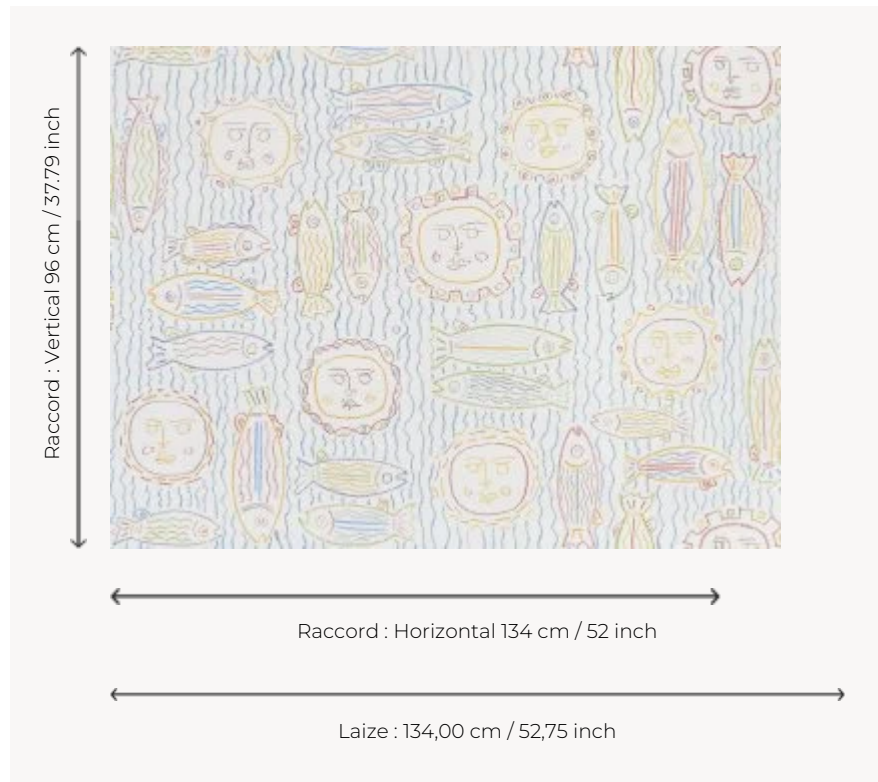

FP779001 - Mediterranee

Pierre Frey

TYPE	Wide width printed wallpapers
ARTIST	Atelier Buffile
SALES UNIT	Available per meter/yard
BACKING	NON WOVEN
COMPOSITION	-
WIDTH	134 cm / 52,75 inch
REPEAT	H: 134 cm - 52,00 inch V: 96 cm - 37,79 inch Half drop repeat
WEIGHT	185 gr / m ²
CARE	
TRIMMING	Pretrimmed
HANGING/REMOVING	Paste the wall Dry strippable
CERTIFICATIONS	EUROCLASS B-s1,d0 ASTM E84 Class A
NOTES	Good lightfastness
INFORMATION	Use the trim & join marks during installation. Double-cut installation.

1 Colors

FP779001
Mediterranee