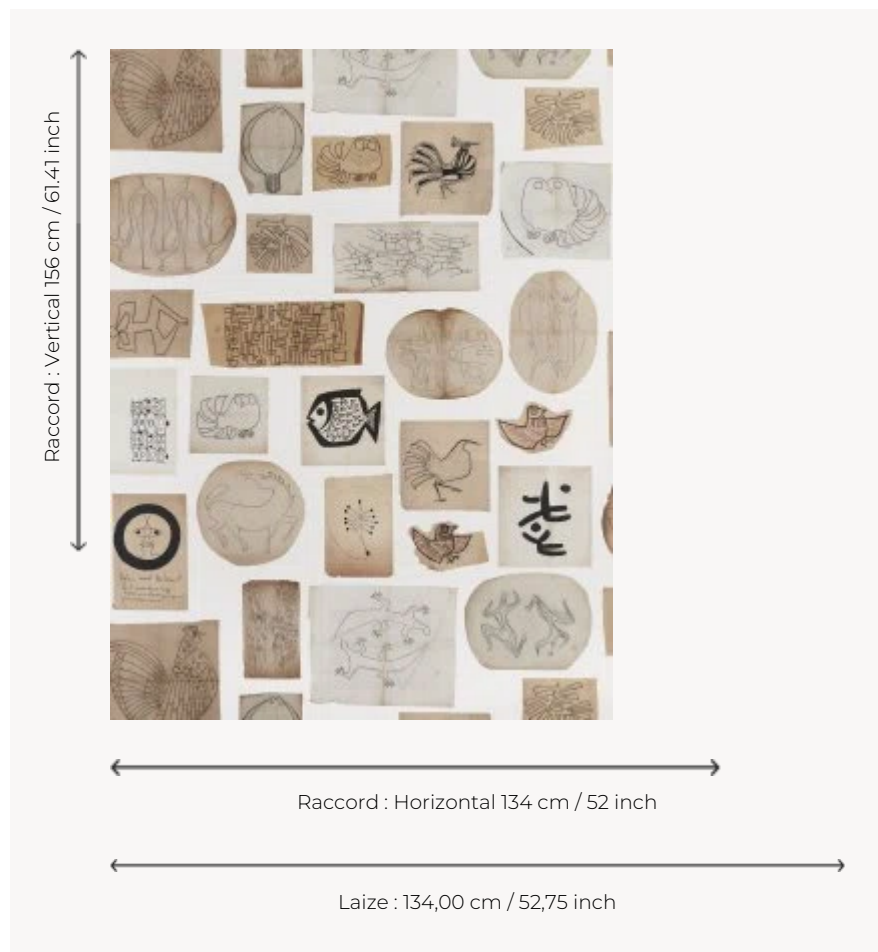

FP780001 ATELIER JEAN

Composition reproducing identically the drawings made by Jean Buffile in the 50s to decorate his ceramic collections. The layers and preliminary sketches kept since then by the Atelier Buffile represent birds, fish, silhouettes and geometric combinations. The blue of Prussia version refers to the monochrome images obtained artisanally using the original photographic process of the cyanotype.

FP780001 - Craft

Pierre Frey

TYPE	Wide width printed wallpapers
ARTIST	Atelier Buffile
SALES UNIT	Available per meter/yard
BACKING	NON WOVEN
COMPOSITION	-
WIDTH	134 cm / 52,75 inch
REPEAT	H: 134 cm - 52,00 inch V: 156 cm - 61,41 inch Half drop repeat
WEIGHT	185 gr / m ²
CARE	 
TRIMMING	Pretrimmed
HANGING/REMOVING	Paste the wall Dry strippable
CERTIFICATIONS	EUROCLASS B-s1,d0 ASTM E84 Class A
NOTES	Good lightfastness
INFORMATION	Use the trim & join marks during installation. Double-cut installation.

2 Colors

FP780001
Craft

FP780002
Bleu