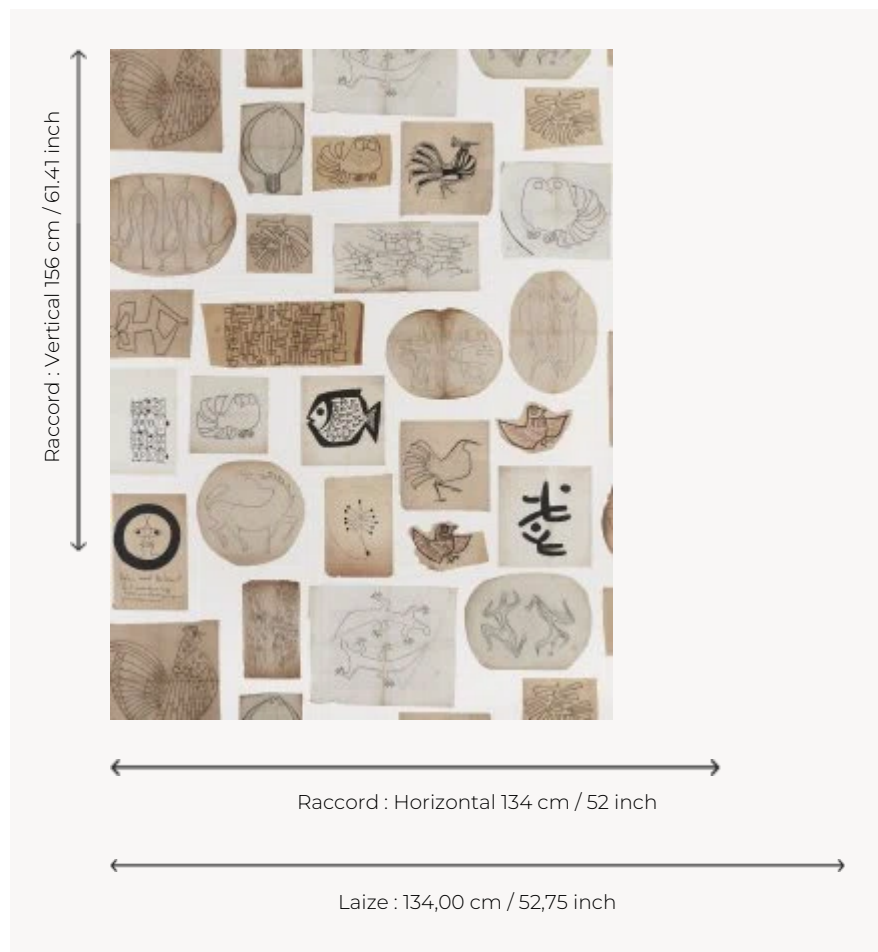

FP780001 ATELIER JEAN

Composition reproducing identically the drawings made by Jean Buffile in the 50s to decorate his ceramic collections. The layers and preliminary sketches kept since then by the Atelier Buffile represent birds, fish, silhouettes and geometric combinations. The blue of Prussia version refers to the monochrome images obtained artisanally using the original photographic process of the cyanotype.

FP780001 - Craft

Pierre Frey

TYPE	Wide width printed wallpapers
ARTIST	Atelier Buffile
SALES UNIT	Available per meter/yard
BACKING	NON WOVEN
COMPOSITION	-
WIDTH	134 cm / 52,75 inch
REPEAT	H: 134 cm - 52,00 inch V: 156 cm - 61,41 inch Half drop repeat
WEIGHT	185 gr / m ²
CARE	 
TRIMMING	Pretrimmed
HANGING/REMOVING	Paste the wall Dry strippable
CERTIFICATIONS	EUROCLASS B-s1,d0 ASTM E84 Class A
NOTES	Good lightfastness
INFORMATION	Use the trim & join marks during installation. Double-cut installation.

2 Colors

FP780001
Craft

FP780002
Bleu