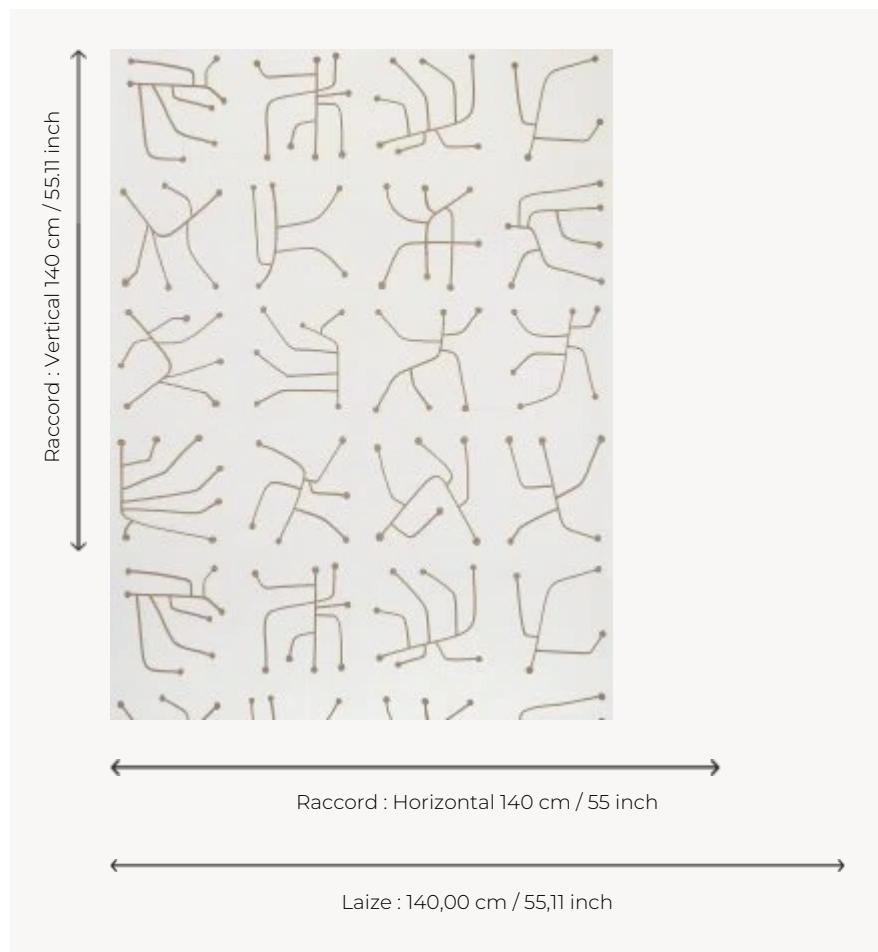

FP782001 VRILLETTE

VRILLETTE is reminiscent of a fanciful alphabet. Its oniric characters are a poetic interpretation of the prints dug in the wood by the insect of the same name. Drawn in the 50s, the patterns come from the archives of the Atelier Buffile in Aix en Provence where three generations of passionate ceramists have been working since 1945.

FP782001 - Dune

Pierre Frey

TYPE	Wide width printed wallpapers
ARTIST	Atelier Buffile
SALES UNIT	Available per meter/yard
BACKING	NON WOVEN
COMPOSITION	-
WIDTH	140 cm / 55,11 inch
REPEAT	H: 140 cm - 55,00 inch V: 140 cm - 55,11 inch Straight repeat
WEIGHT	185 gr / m ²
CARE	
TRIMMING	Trimmed
HANGING/REMOVING	Paste the wall Strippable
CERTIFICATIONS	EUROCLASS B-s1,d0 ASTM E84 Class A
NOTES	Good lightfastness

2 Colors

FP782001
Dune

FP782002
Charbon