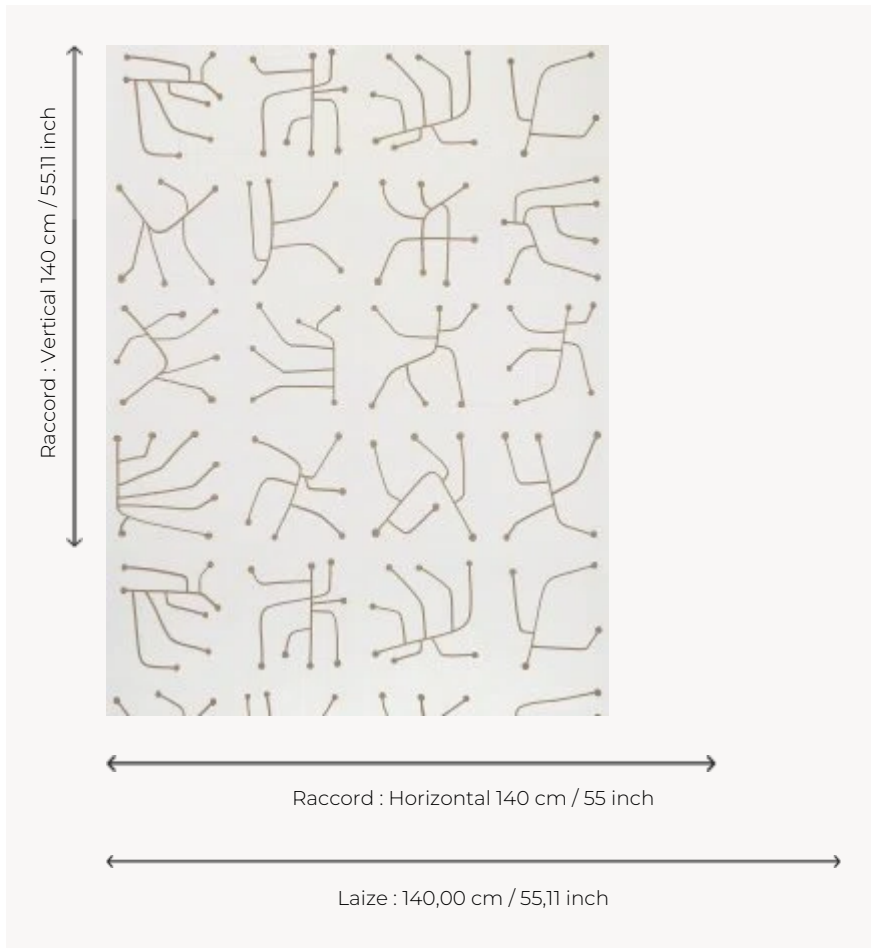

FP782001 VRILLETTE

VRILLETTE is reminiscent of a fanciful alphabet. Its oniric characters are a poetic interpretation of the prints dug in the wood by the insect of the same name. Drawn in the 50s, the patterns come from the archives of the Atelier Buffile in Aix en Provence where three generations of passionate ceramists have been working since 1945.

FP782001 - Dune

Pierre Frey

TYPE	Wide width printed wallpapers
ARTIST	Atelier Buffile
SALES UNIT	Available per meter/yard
BACKING	NON WOVEN
COMPOSITION	-
WIDTH	140 cm / 55,11 inch
REPEAT	H: 140 cm - 55,00 inch V: 140 cm - 55,11 inch Straight repeat
WEIGHT	185 gr / m ²
CARE	
TRIMMING	Trimmed
HANGING/REMOVING	Paste the wall Strippable
CERTIFICATIONS	EUROCLASS B-s1,d0 ASTM E84 Class A
NOTES	Good lightfastness

2 Colors

FP782001
Dune

FP782002
Charbon