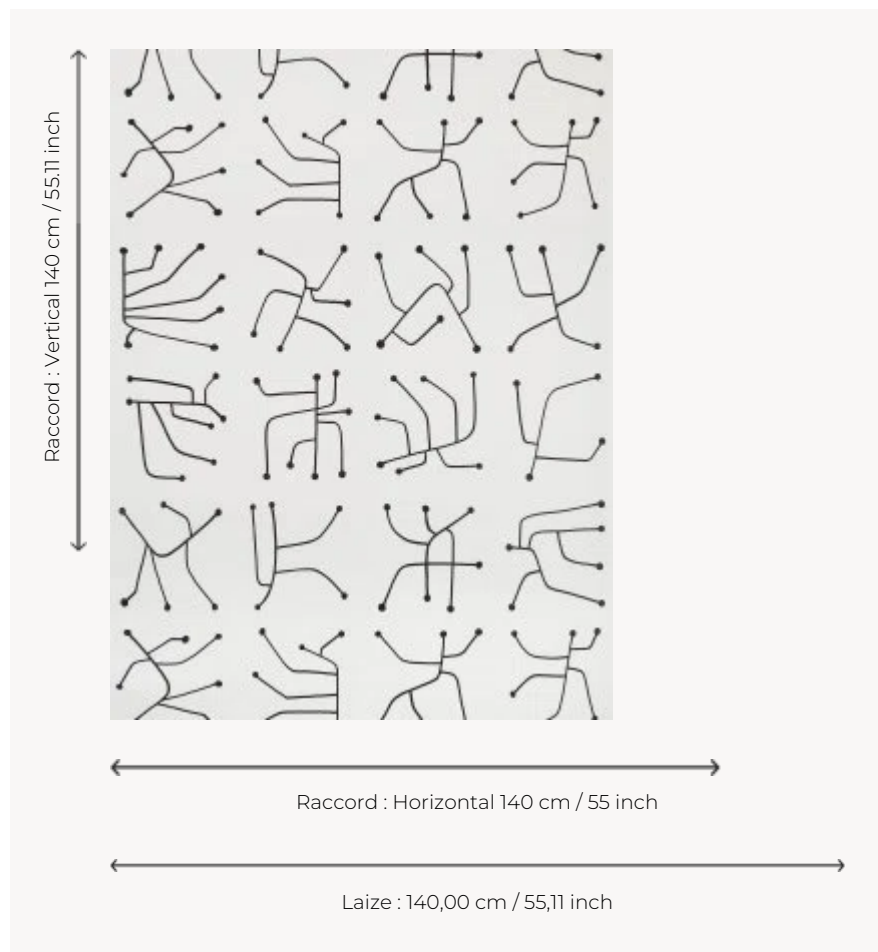

FP782002 VRILLETTE

VRILLETTE is reminiscent of a fanciful alphabet. Its oniric characters are a poetic interpretation of the prints dug in the wood by the insect of the same name. Drawn in the 50s, the patterns come from the archives of the Atelier Buffile in Aix en Provence where three generations of passionate ceramists have been working since 1945.

FP782002 - Charbon

Pierre Frey

TYPE	Wide width printed wallpapers
ARTIST	Atelier Buffile
SALES UNIT	Available per meter/yard
BACKING	NON WOVEN
COMPOSITION	-
WIDTH	140 cm / 55,11 inch
REPEAT	H: 140 cm - 55,00 inch V: 140 cm - 55,11 inch Straight repeat
WEIGHT	185 gr / m ²
CARE	
TRIMMING	Trimmed
HANGING/REMOVING	Paste the wall Strippable
CERTIFICATIONS	EUROCLASS B-s1,d0 ASTM E84 Class A
NOTES	Good lightfastness

2 Colors

FP782001
Dune

FP782002
Charbon