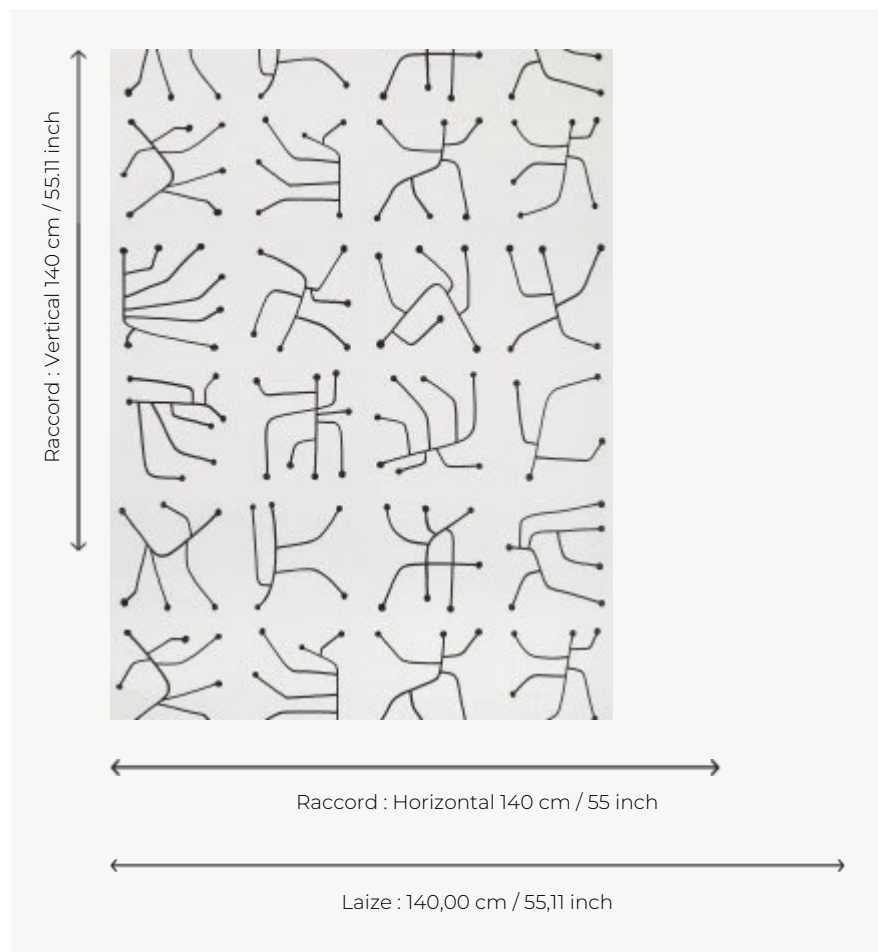

FP782002 VRILLETTE

VRILLETTE is reminiscent of a fanciful alphabet. Its oniric characters are a poetic interpretation of the prints dug in the wood by the insect of the same name. Drawn in the 50s, the patterns come from the archives of the Atelier Buffile in Aix en Provence where three generations of passionate ceramists have been working since 1945.

FP782002 - Charbon

Pierre Frey

TYPE	Wide width printed wallpapers
ARTIST	Atelier Buffile
SALES UNIT	Available per meter/yard
BACKING	NON WOVEN
COMPOSITION	-
WIDTH	140 cm / 55,11 inch
REPEAT	H: 140 cm - 55,00 inch V: 140 cm - 55,11 inch Straight repeat
WEIGHT	185 gr / m ²
CARE	 
TRIMMING	Trimmed
HANGING/REMOVING	Paste the wall Strippable
CERTIFICATIONS	EUROCLASS B-s1,d0 ASTM E84 Class A
NOTES	Good lightfastness

2 Colors

FP782001
Dune

FP782002
Charbon