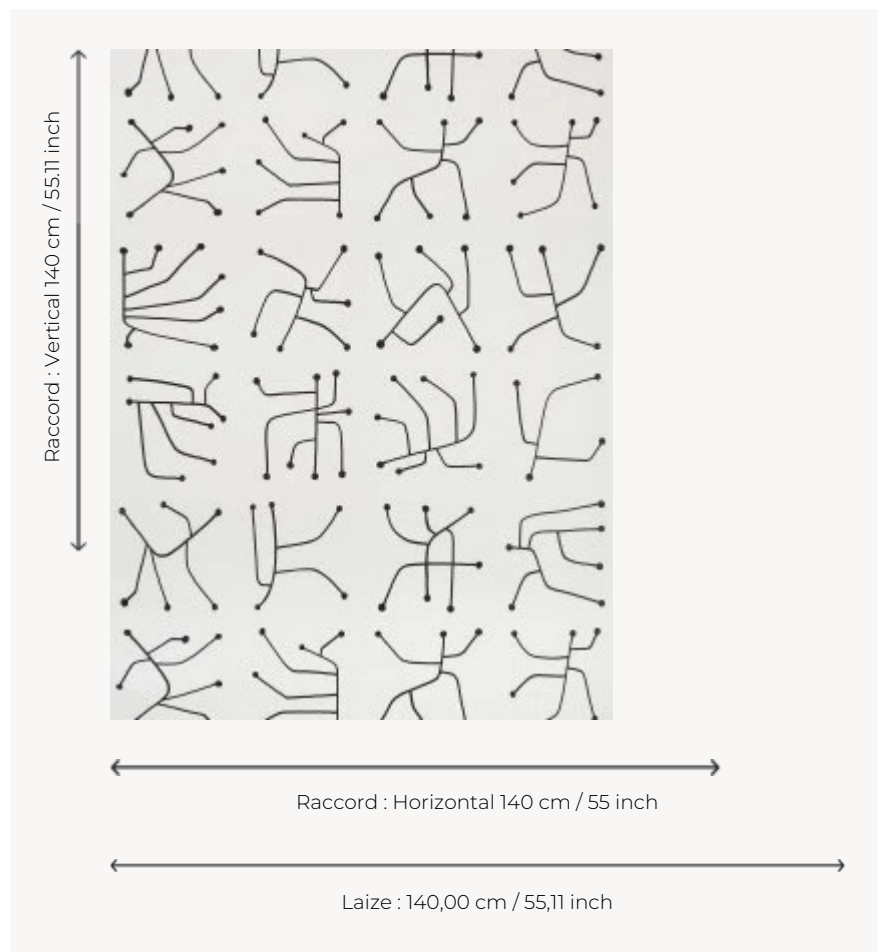

FP782002 VRILLETTE

VRILLETTE is reminiscent of a fanciful alphabet. Its oniric characters are a poetic interpretation of the prints dug in the wood by the insect of the same name. Drawn in the 50s, the patterns come from the archives of the Atelier Buffile in Aix en Provence where three generations of passionate ceramists have been working since 1945.

FP782002 - Charbon

Pierre Frey

TYPE	Wide width printed wallpapers
ARTIST	Atelier Buffile
SALES UNIT	Available per meter/yard
BACKING	NON WOVEN
COMPOSITION	-
WIDTH	140 cm / 55,11 inch
REPEAT	H: 140 cm - 55,00 inch V: 140 cm - 55,11 inch Straight repeat
WEIGHT	185 gr / m ²
CARE	
TRIMMING	Trimmed
HANGING/REMOVING	Paste the wall Strippable
CERTIFICATIONS	EUROCLASS B-s1,d0 ASTM E84 Class A
NOTES	Good lightfastness

2 Colors

FP782001
Dune

FP782002
Charbon