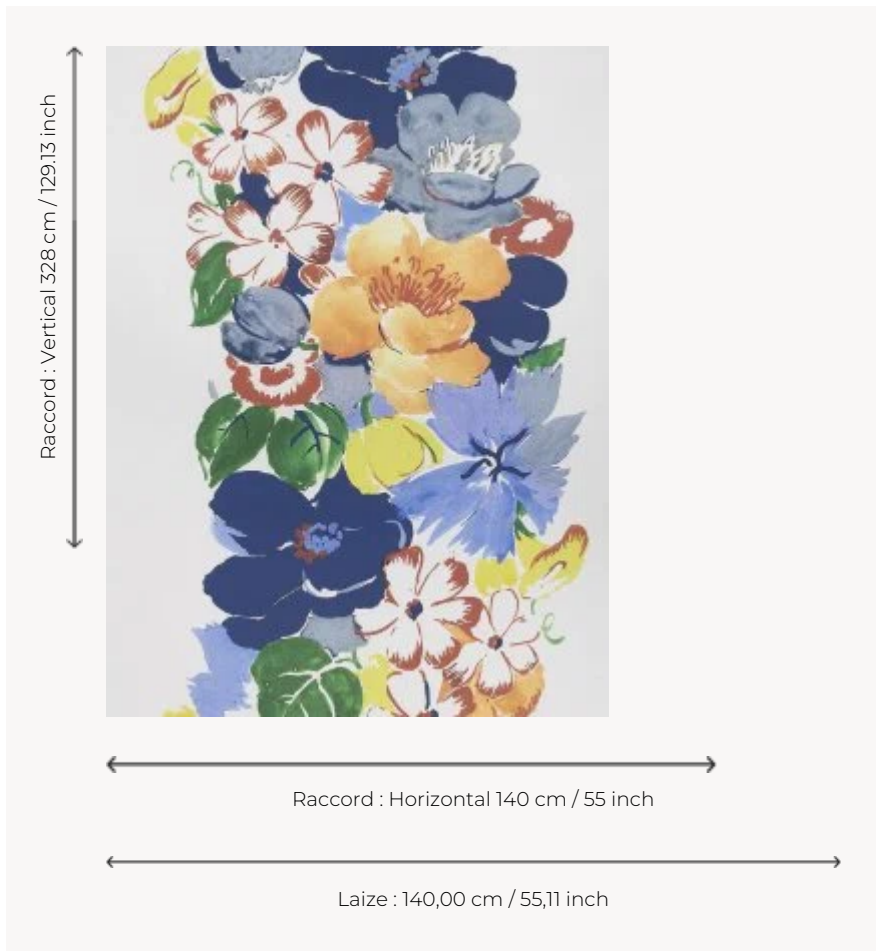

# FP783001 GRASSE

Archive of Maison Pierre Frey, this XXL floral ribbon echoes the captivating scents of the flowers from Grasse in the south of France.

## Pierre Frey

<b>TYPE</b>	Wide width printed wallpapers
<b>SALES UNIT</b>	Available per meter/yard
<b>BACKING</b>	NON WOVEN
<b>COMPOSITION</b>	-
<b>WIDTH</b>	140 cm / 55,11 inch
<b>REPEAT</b>	H: 140 cm - 55,00 inch V: 328 cm - 129,13 inch Straight repeat
<b>WEIGHT</b>	135 gr / m <sup>2</sup>
<b>CARE</b>	
<b>TRIMMING</b>	Trimmed
<b>HANGING/REMOVING</b>	Paste the wall Strippable
<b>CERTIFICATIONS</b>	EUROCLASS B-s1,d0 ASTM E84 Class A
<b>NOTES</b>	Good lightfastness

# 1 Colors

FP783001  
Mediterranee