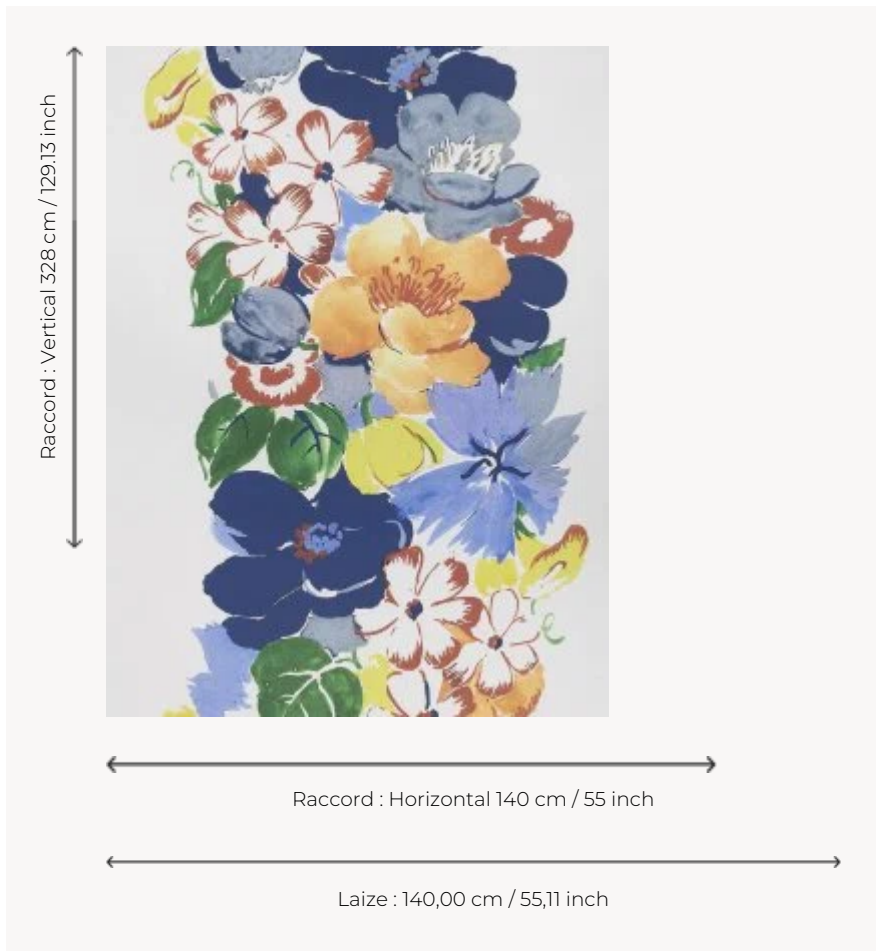

FP783001 GRASSE

Archive of Maison Pierre Frey, this XXL floral ribbon echoes the captivating scents of the flowers from Grasse in the south of France.

FP783001 - Mediterranee

Pierre Frey

TYPE	Wide width printed wallpapers
SALES UNIT	Available per meter/yard
BACKING	NON WOVEN
COMPOSITION	-
WIDTH	140 cm / 55,11 inch
REPEAT	H: 140 cm - 55,00 inch V: 328 cm - 129,13 inch Straight repeat
WEIGHT	135 gr / m ²
CARE	
TRIMMING	Trimmed
HANGING/REMOVING	Paste the wall Strippable
CERTIFICATIONS	EUROCLASS B-s1,d0 ASTM E84 Class A
NOTES	Good lightfastness

1 Colors

FP783001
Mediterranee