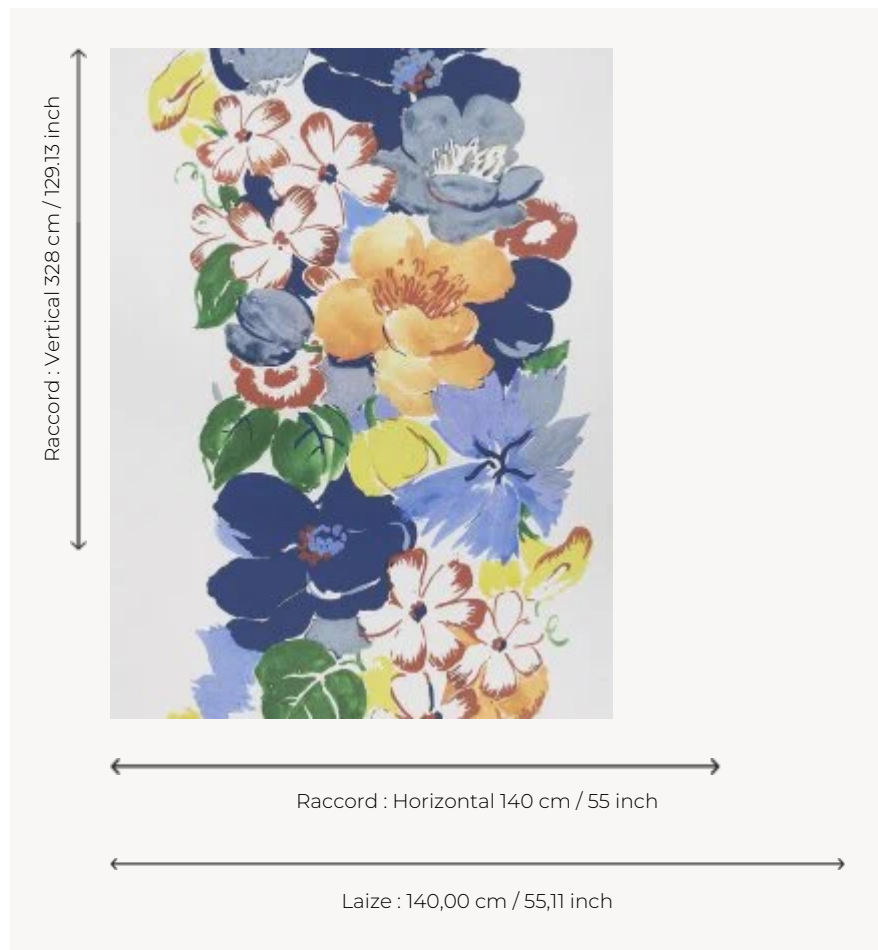

FP783001 GRASSE

Archive of Maison Pierre Frey, this XXL floral ribbon echoes the captivating scents of the flowers from Grasse in the south of France.

FP783001 - Mediterranee

Pierre Frey

TYPE	Wide width printed wallpapers
SALES UNIT	Available per meter/yard
BACKING	NON WOVEN
COMPOSITION	-
WIDTH	140 cm / 55,11 inch
REPEAT	H: 140 cm - 55,00 inch V: 328 cm - 129,13 inch Straight repeat
WEIGHT	135 gr / m ²
CARE	
TRIMMING	Trimmed
HANGING/REMOVING	Paste the wall Strippable
CERTIFICATIONS	EUROCLASS B-s1,d0 ASTM E84 Class A
NOTES	Good lightfastness