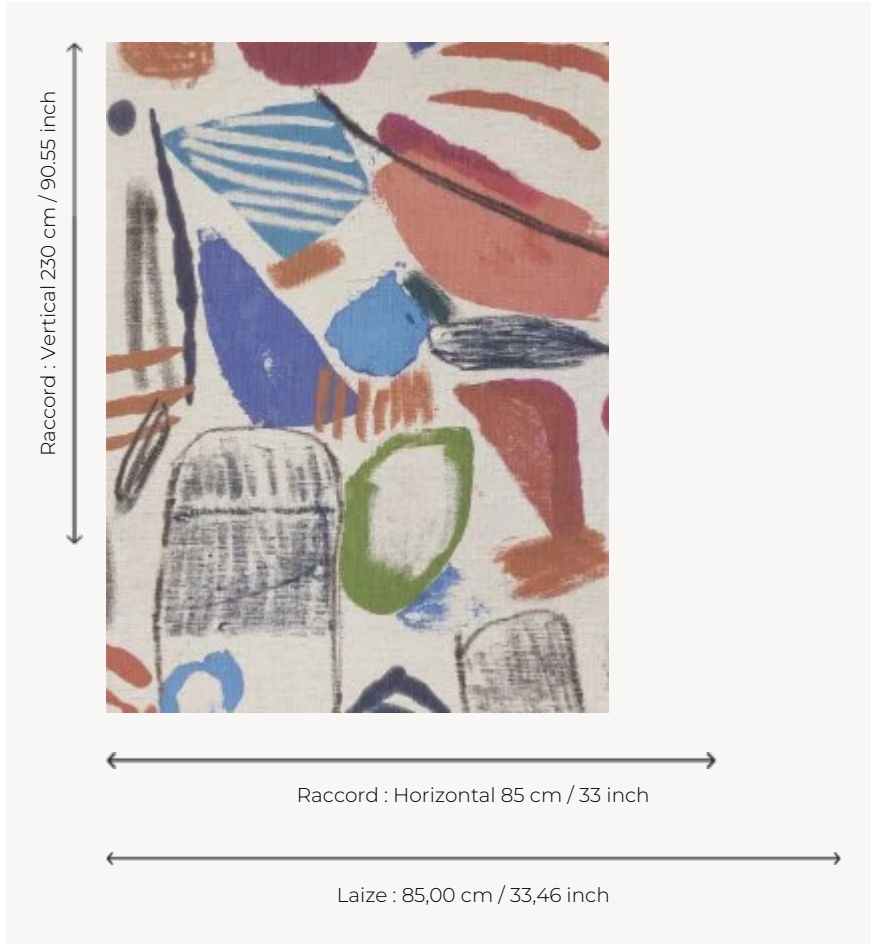

## FP784001 LA TOILE DU PEINTRE

Wide contemporary graphic brightly colored pattern that reinterprets a work by Heather Chontos. Its scale, its free and joyful line, its printing on a bound textile support, make this drawing an ode to artistic expression.

### Pierre Frey

<b>TYPE</b>	Small width printed wallpapers - Paperbacked fabrics
<b>ARTIST</b>	Heather Chontos
<b>SALES UNIT</b>	Available per meter/yard
<b>BACKING</b>	NON WOVEN
<b>COMPOSITION</b>	100 % Linen
<b>WIDTH</b>	85 cm / 33,46 inch
<b>REPEAT</b>	H: 85 cm - 33,00 inch V: 230 cm - 90,55 inch Half drop repeat
<b>WEIGHT</b>	265 gr / m <sup>2</sup>
<b>CARE</b>	
<b>TRIMMING</b>	Trimmed
<b>HANGING/REMOVING</b>	Paste the wall Strippable
<b>CERTIFICATIONS</b>	ASTM E84 Class A
<b>NOTES</b>	Good lightfastness

# 1 Colors

FP784001  
Origina