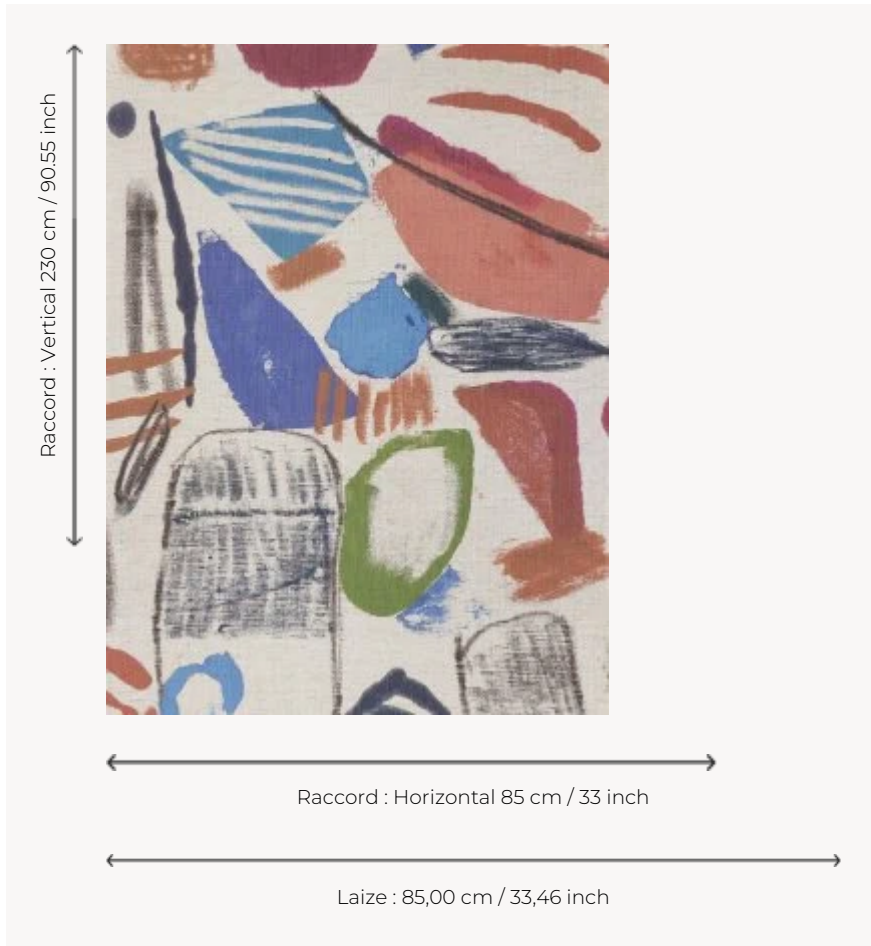

FP784001 LA TOILE DU PEINTRE

Wide contemporary graphic brightly colored pattern that reinterprets a work by Heather Chontos. Its scale, its free and joyful line, its printing on a bound textile support, make this drawing an ode to artistic expression.

FP784001 - Origina

Pierre Frey

TYPE	Small width printed wallpapers - Paperbacked fabrics
ARTIST	Heather Chontos
SALES UNIT	Available per meter/yard
BACKING	NON WOVEN
COMPOSITION	100 % Linen
WIDTH	85 cm / 33,46 inch
REPEAT	H: 85 cm - 33,00 inch V: 230 cm - 90,55 inch Half drop repeat
WEIGHT	265 gr / m ²
CARE	
TRIMMING	Trimmed
HANGING/REMOVING	Paste the wall Strippable
CERTIFICATIONS	ASTM E84 Class A
NOTES	Good lightfastness

1 Colors

FP784001
Origina