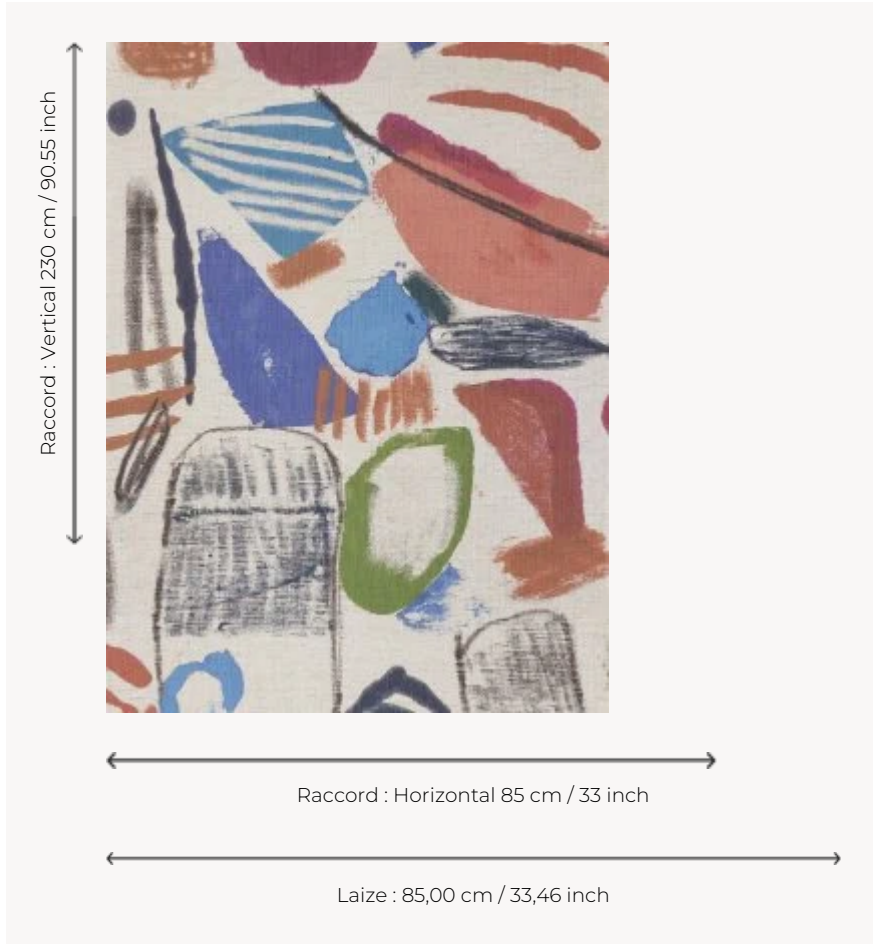

FP784001 LA TOILE DU PEINTRE

Wide contemporary graphic brightly colored pattern that reinterprets a work by Heather Chontos. Its scale, its free and joyful line, its printing on a bound textile support, make this drawing an ode to artistic expression.

FP784001 - Origina

Pierre Frey

TYPE	Small width printed wallpapers - Paperbacked fabrics
ARTIST	Heather Chontos
SALES UNIT	Available per meter/yard
BACKING	NON WOVEN
COMPOSITION	100 % Linen
WIDTH	85 cm / 33,46 inch
REPEAT	H: 85 cm - 33,00 inch V: 230 cm - 90,55 inch Half drop repeat
WEIGHT	265 gr / m ²
CARE	
TRIMMING	Trimmed
HANGING/REMOVING	Paste the wall Strippable
CERTIFICATIONS	ASTM E84 Class A
NOTES	Good lightfastness

1 Colors

FP784001
Origina