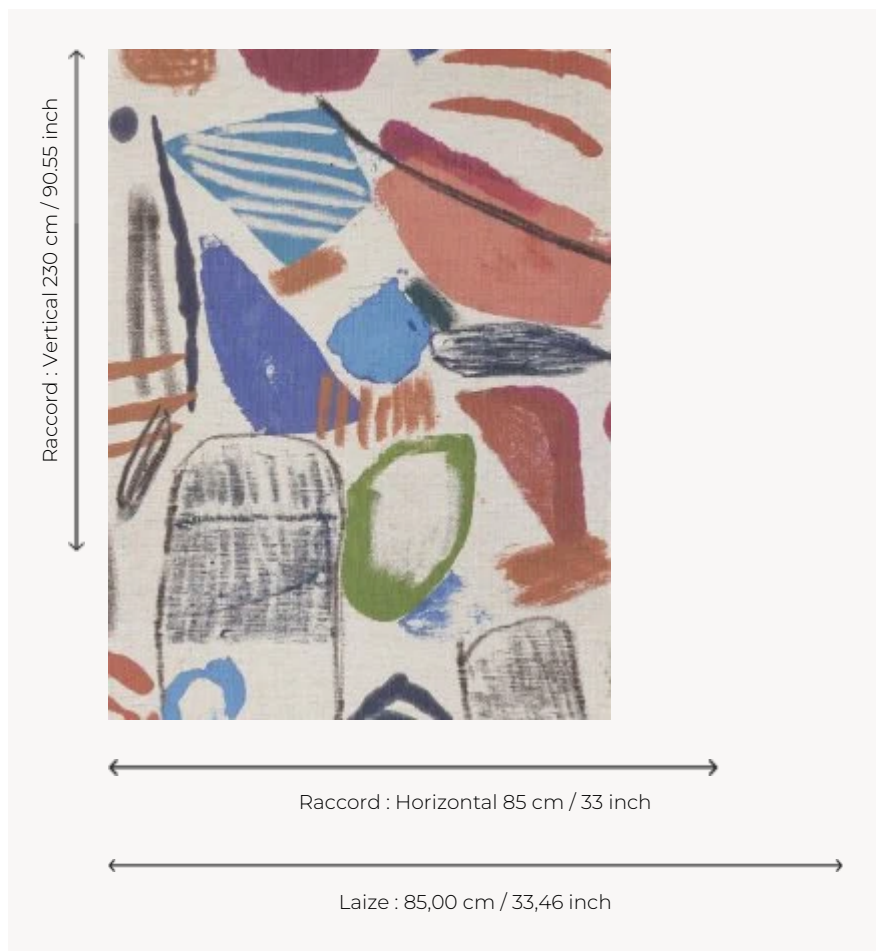

FP784001 LA TOILE DU PEINTRE

Wide contemporary graphic brightly colored pattern that reinterprets a work by Heather Chontos. Its scale, its free and joyful line, its printing on a bound textile support, make this drawing an ode to artistic expression.

FP784001 - Origina

Pierre Frey

TYPE	Small width printed wallpapers - Paperbacked fabrics
ARTIST	Heather Chontos
SALES UNIT	Available per meter/yard
BACKING	NON WOVEN
COMPOSITION	100 % Linen
WIDTH	85 cm / 33,46 inch
REPEAT	H: 85 cm - 33,00 inch V: 230 cm - 90,55 inch Half drop repeat
WEIGHT	265 gr / m ²
CARE	
TRIMMING	Trimmed
HANGING/REMOVING	Paste the wall Strippable
CERTIFICATIONS	ASTM E84 Class A
NOTES	Good lightfastness

1 Colors

FP784001
Origina