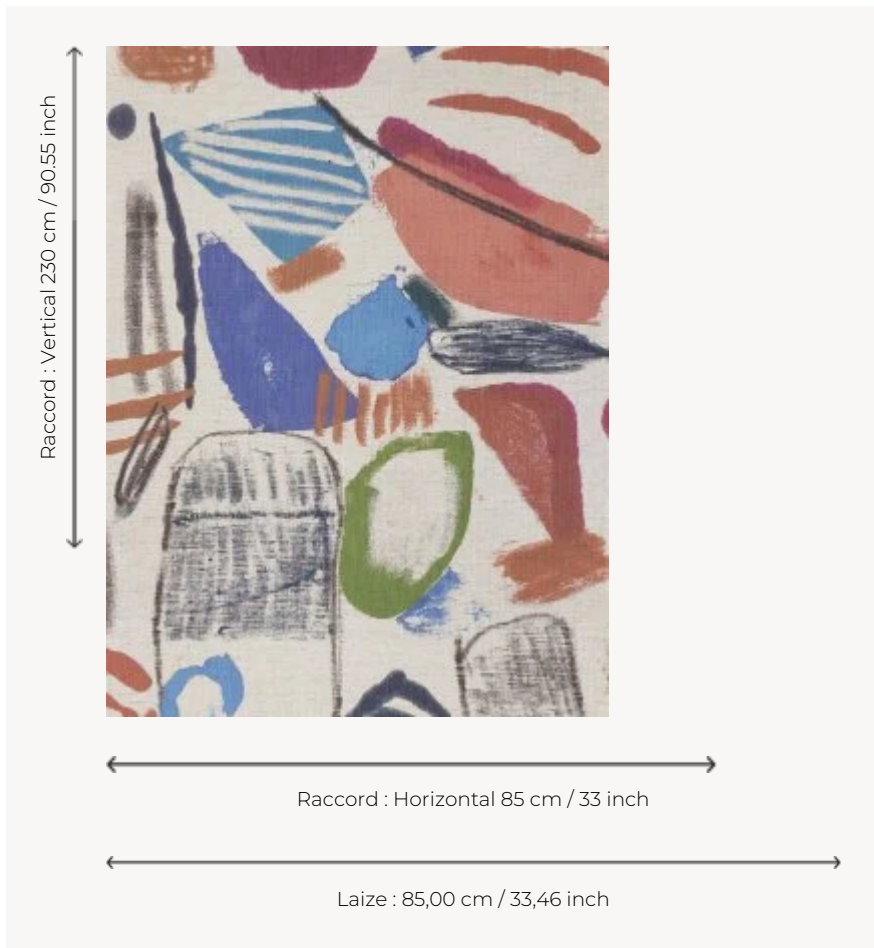

## FP784001 LA TOILE DU PEINTRE

Wide contemporary graphic brightly colored pattern that reinterprets a work by Heather Chontos. Its scale, its free and joyful line, its printing on a bound textile support, make this drawing an ode to artistic expression.

### Pierre Frey

<b>TYPE</b>	Small width printed wallpapers - Paperbacked fabrics
<b>ARTIST</b>	Heather Chontos
<b>SALES UNIT</b>	Available per meter/yard
<b>BACKING</b>	NON WOVEN
<b>COMPOSITION</b>	100 % Linen
<b>WIDTH</b>	85 cm / 33,46 inch
<b>REPEAT</b>	H: 85 cm - 33,00 inch V: 230 cm - 90,55 inch Half drop repeat
<b>WEIGHT</b>	265 gr / m <sup>2</sup>
<b>CARE</b>	
<b>TRIMMING</b>	Trimmed
<b>HANGING/REMOVING</b>	Paste the wall Strippable
<b>CERTIFICATIONS</b>	ASTM E84 Class A
<b>NOTES</b>	Good lightfastness

# 1 Colors

FP784001  
Origina