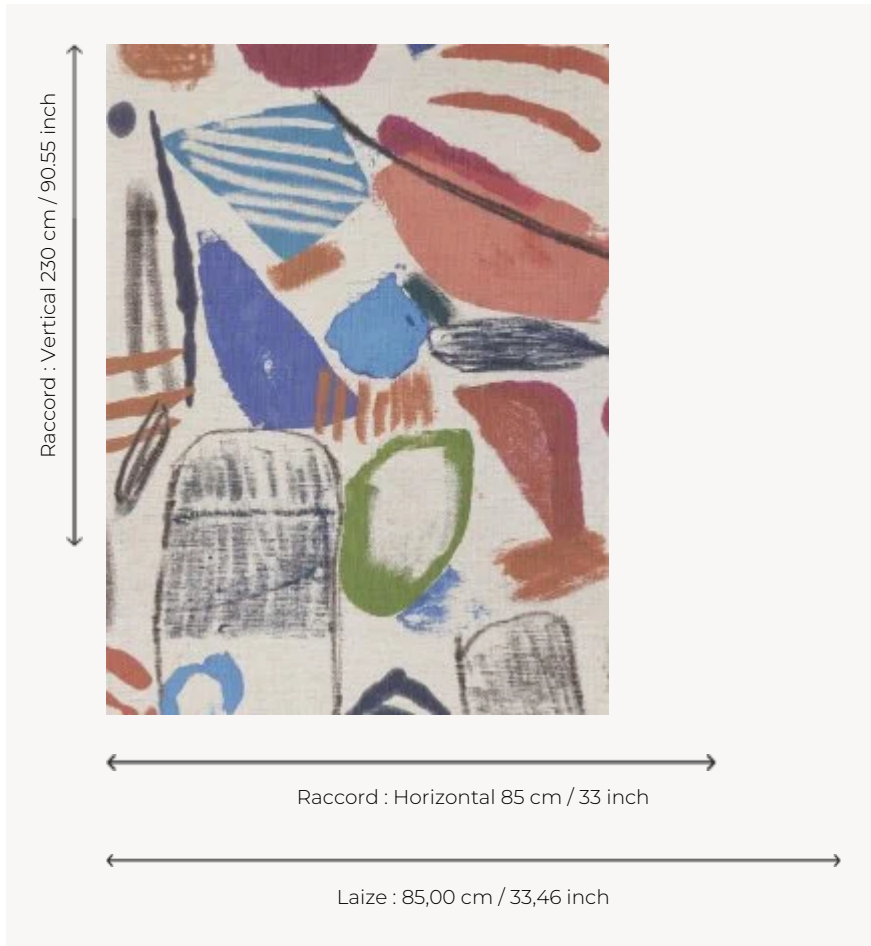

## FP784001 LA TOILE DU PEINTRE

Wide contemporary graphic brightly colored pattern that reinterprets a work by Heather Chontos. Its scale, its free and joyful line, its printing on a bound textile support, make this drawing an ode to artistic expression.

### Pierre Frey

<b>TYPE</b>	Small width printed wallpapers - Paperbacked fabrics
<b>ARTIST</b>	Heather Chontos
<b>SALES UNIT</b>	Available per meter/yard
<b>BACKING</b>	NON WOVEN
<b>COMPOSITION</b>	100 % Linen
<b>WIDTH</b>	85 cm / 33,46 inch
<b>REPEAT</b>	H: 85 cm - 33,00 inch V: 230 cm - 90,55 inch Half drop repeat
<b>WEIGHT</b>	265 gr / m <sup>2</sup>
<b>CARE</b>	
<b>TRIMMING</b>	Trimmed
<b>HANGING/REMOVING</b>	Paste the wall Strippable
<b>CERTIFICATIONS</b>	ASTM E84 Class A
<b>NOTES</b>	Good lightfastness

# 1 Colors

FP784001  
Origina