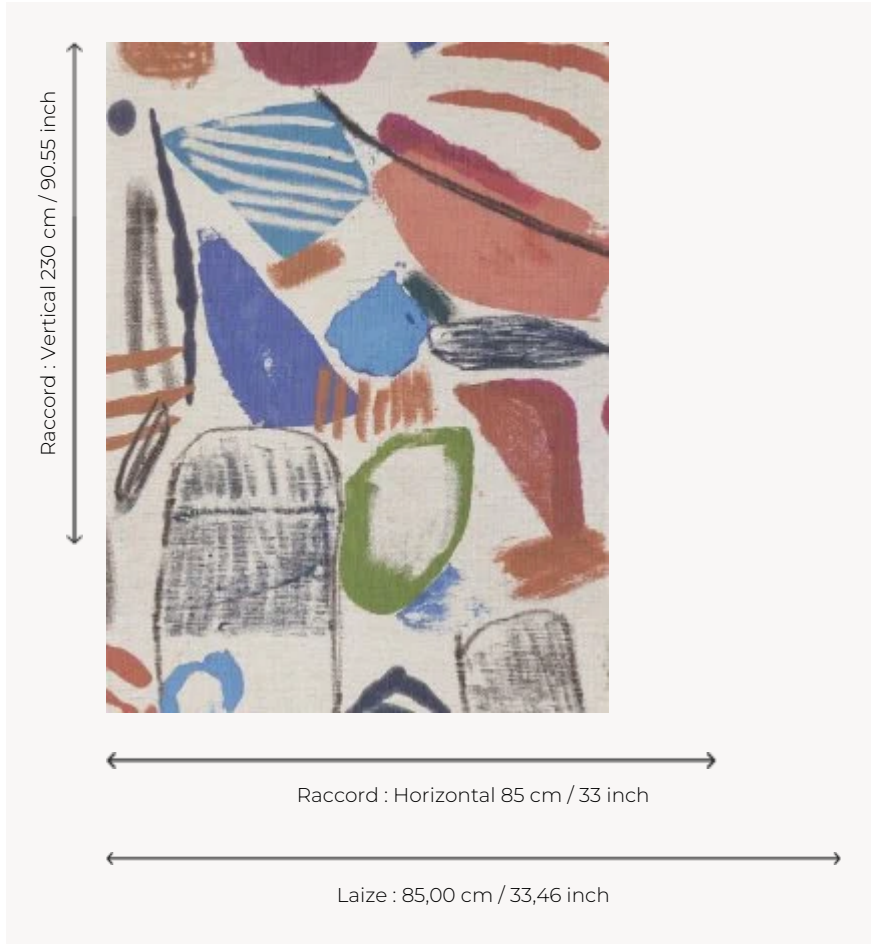

## FP784001 LA TOILE DU PEINTRE

Wide contemporary graphic brightly colored pattern that reinterprets a work by Heather Chontos. Its scale, its free and joyful line, its printing on a bound textile support, make this drawing an ode to artistic expression.

### Pierre Frey

|                         |   |
|-------------------------|---|
| <b>TYPE</b>             | Small width printed wallpapers - Paperbacked fabrics                                  |
| <b>ARTIST</b>           | Heather Chontos   |
| <b>SALES UNIT</b>       | Available per meter/yard  |
| <b>BACKING</b>          | NON WOVEN   |
| <b>COMPOSITION</b>      | 100 % Linen   |
| <b>WIDTH</b>            | 85 cm / 33,46 inch  |
| <b>REPEAT</b>           | H: 85 cm - 33,00 inch<br>V: 230 cm - 90,55 inch<br>Half drop repeat                   |
| <b>WEIGHT</b>           | 265 gr / m <sup>2</sup>   |
| <b>CARE</b>             |  |
| <b>TRIMMING</b>         | Trimmed   |
| <b>HANGING/REMOVING</b> | Paste the wall<br>Strippable  |
| <b>CERTIFICATIONS</b>   | ASTM E84 Class A  |
| <b>NOTES</b>            | Good lightfastness  |

# 1 Colors

FP784001  
Origina