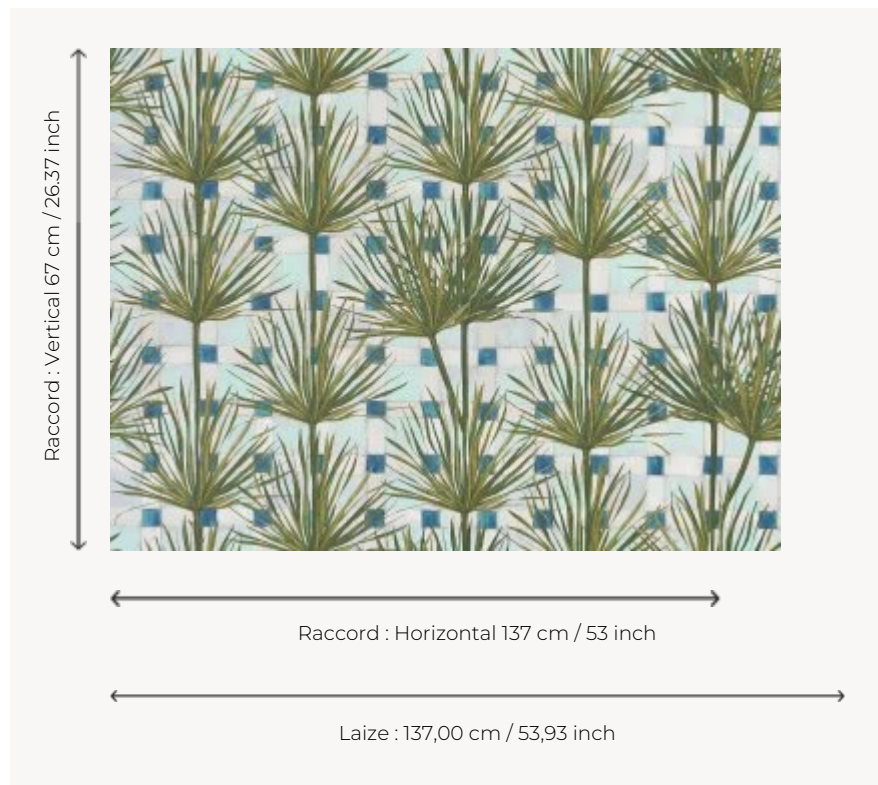

FP789002 PATIO EXOTIQUE

A delightful change of scenery with this sunny wall made of colored ceramic tiles and succulent plants hand-painted with gouache.

FP789002 - Aqua

Pierre Frey

TYPE	Wide width printed wallpapers
SALES UNIT	Available per meter/yard
BACKING	NON WOVEN
COMPOSITION	-
WIDTH	137 cm / 53,93 inch
REPEAT	H: 137 cm - 53,00 inch V: 67 cm - 26,37 inch Straight repeat
WEIGHT	147 gr / m ²
CARE	
TRIMMING	Pretrimmed
HANGING/REMOVING	Paste the wall Wet removable
CERTIFICATIONS	EUROCLASS B-s1,d0 ASTM E84 Class A
NOTES	Good lightfastness
INFORMATION	Use the trim & join marks during installation. Double-cut installation.

3 Colors

FP789001
Roussillon

FP789002
Aqua

FP789003
Fusain