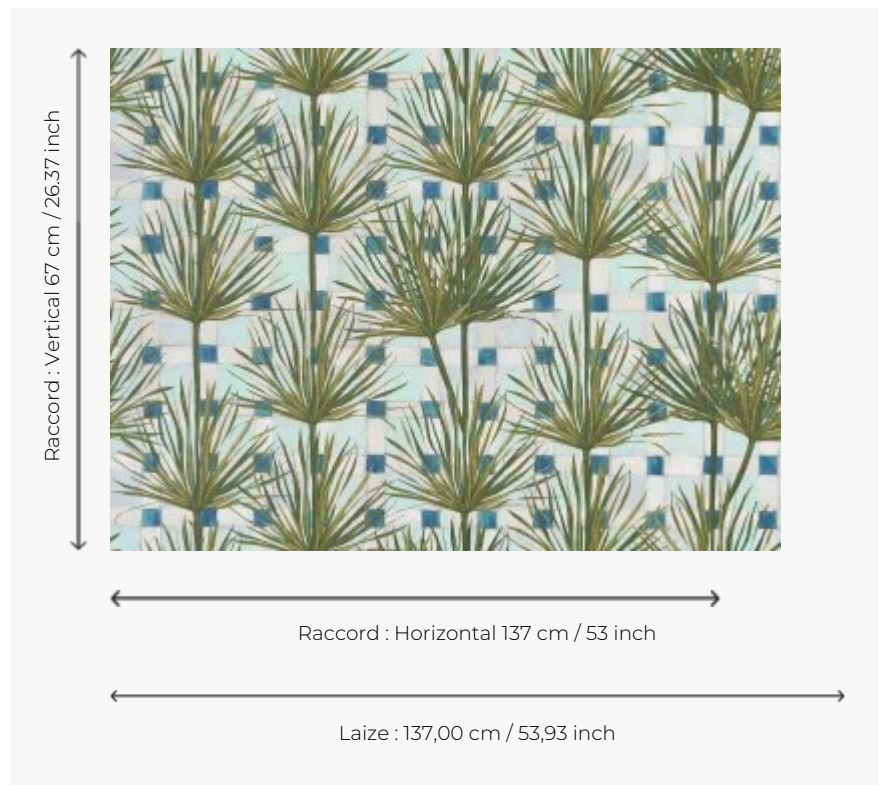

# FP789002 PATIO EXOTIQUE

A delightful change of scenery with this sunny wall made of colored ceramic tiles and succulent plants hand-painted with gouache.

## FP789002 - Aqua

## Pierre Frey

<b>TYPE</b>	Wide width printed wallpapers
<b>SALES UNIT</b>	Available per meter/yard
<b>BACKING</b>	NON WOVEN
<b>COMPOSITION</b>	-
<b>WIDTH</b>	137 cm / 53,93 inch
<b>REPEAT</b>	H: 137 cm - 53,00 inch V: 67 cm - 26,37 inch Straight repeat
<b>WEIGHT</b>	147 gr / m <sup>2</sup>
<b>CARE</b>	
<b>TRIMMING</b>	Pretrimmed
<b>HANGING/REMOVING</b>	Paste the wall Wet removable
<b>CERTIFICATIONS</b>	EUROCLASS B-s1,d0 ASTM E84 Class A
<b>NOTES</b>	Good lightfastness
<b>INFORMATION</b>	Use the trim & join marks during installation. Double-cut installation.

## 3 Colors

FP789001  
Roussillon

FP789002  
Aqua

FP789003  
Fusain