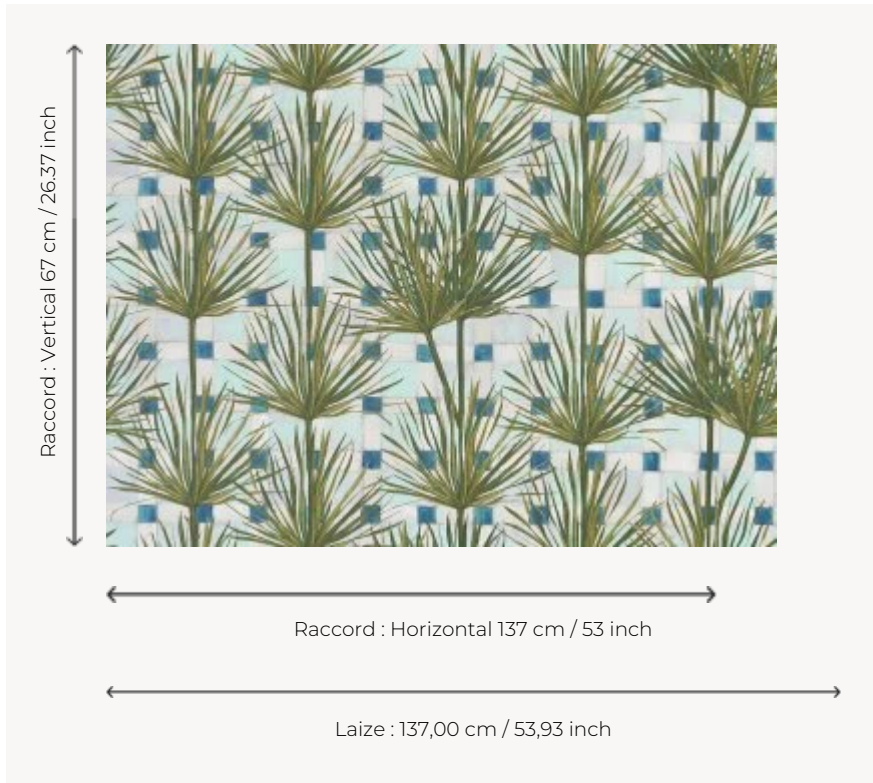

FP789002 PATIO EXOTIQUE

A delightful change of scenery with this sunny wall made of colored ceramic tiles and succulent plants hand-painted with gouache.

FP789002 - Aqua

Pierre Frey

TYPE	Wide width printed wallpapers
SALES UNIT	Available per meter/yard
BACKING	NON WOVEN
COMPOSITION	-
WIDTH	137 cm / 53,93 inch
REPEAT	H: 137 cm - 53,00 inch V: 67 cm - 26,37 inch Straight repeat
WEIGHT	147 gr / m ²
CARE	
TRIMMING	Pretrimmed
HANGING/REMOVING	Paste the wall Wet removable
CERTIFICATIONS	EUROCLASS B-s1,d0 ASTM E84 Class A
NOTES	Good lightfastness
INFORMATION	Use the trim & join marks during installation. Double-cut installation.

3 Colors

FP789001
Roussillon

FP789002
Aqua

FP789003
Fusain