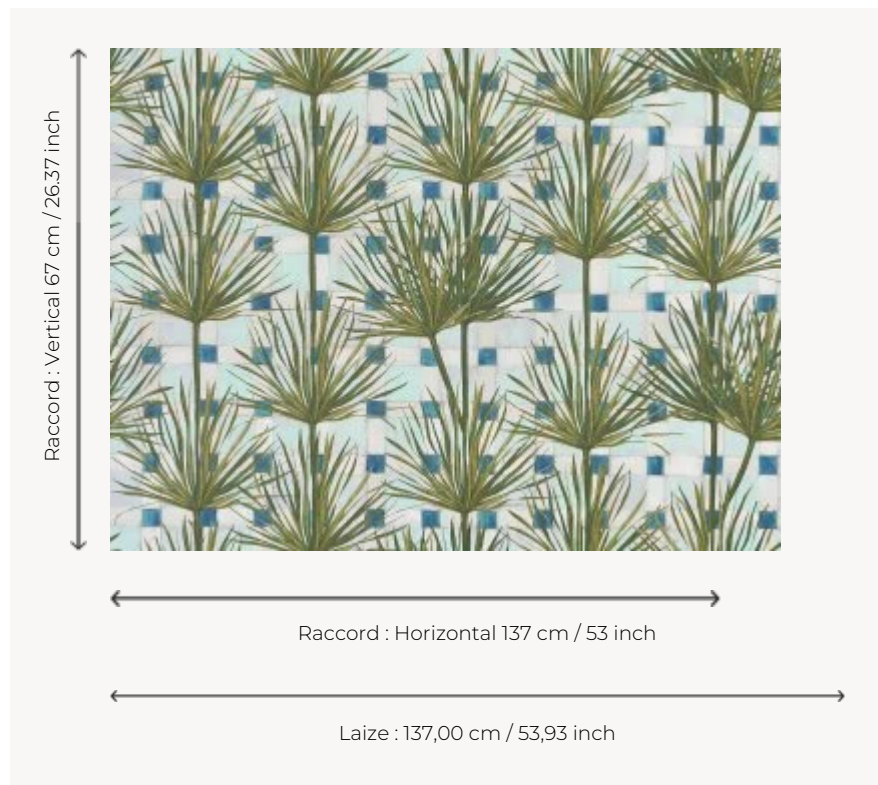

## FP789002 PATIO EXOTIQUE

A delightful change of scenery with this sunny wall made of colored ceramic tiles and succulent plants hand-painted with gouache.

### FP789002 - Aqua

### Pierre Frey

<b>TYPE</b>	Wide width printed wallpapers
<b>SALES UNIT</b>	Available per meter/yard
<b>BACKING</b>	NON WOVEN
<b>COMPOSITION</b>	-
<b>WIDTH</b>	137 cm / 53,93 inch
<b>REPEAT</b>	H: 137 cm - 53,00 inch V: 67 cm - 26,37 inch Straight repeat
<b>WEIGHT</b>	147 gr / m <sup>2</sup>
<b>CARE</b>	
<b>TRIMMING</b>	Pretrimmed
<b>HANGING/REMOVING</b>	Paste the wall Wet removable
<b>CERTIFICATIONS</b>	EUROCLASS B-s1,d0 ASTM E84 Class A
<b>NOTES</b>	Good lightfastness
<b>INFORMATION</b>	Use the trim & join marks during installation. Double-cut installation.