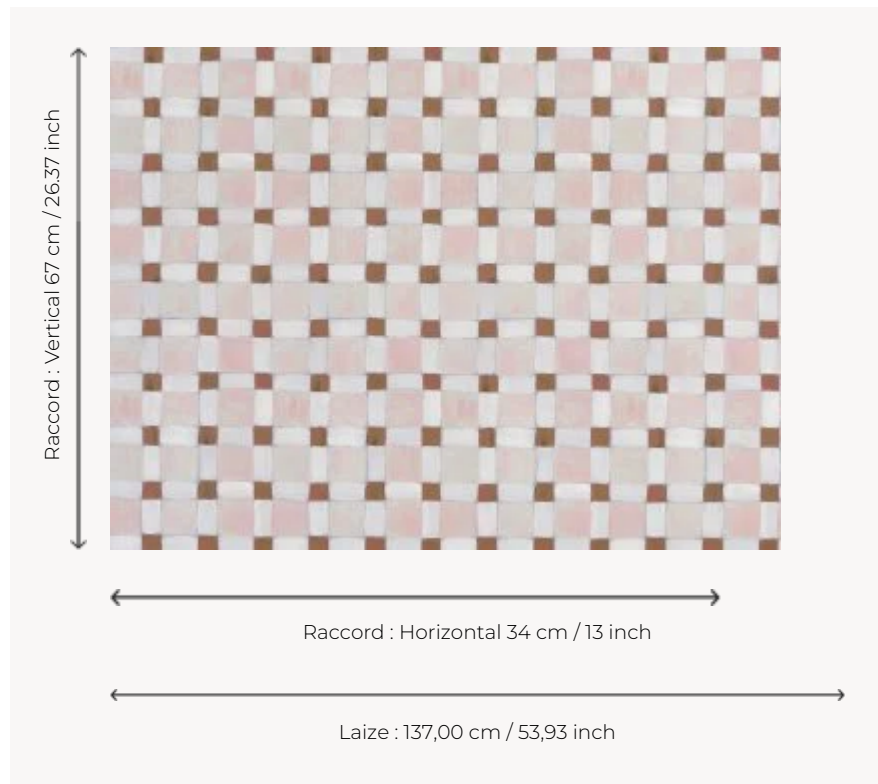

FP790001 PATIO

Sunny wall made of ceramic tiles hand colored with gouache.

FP790001 - Roussillon

Pierre Frey

TYPE Wide width printed wallpapers

SALES UNIT Available per meter/yard

BACKING NON WOVEN

COMPOSITION -

WIDTH 137 cm / 53,93 inch

REPEAT H: 34 cm - 13,00 inch
V: 67 cm - 26,37 inch
Straight repeat

WEIGHT 147 gr / m²

CARE 

TRIMMING Pretrimmed

HANGING/REMOVING Paste the wall
Wet removable

CERTIFICATIONS EUROCLASS B-s1,d0
ASTM E84 Class A

INFORMATION Use the trim & join marks during installation. Double-cut installation.

3 Colors

FP790001
Roussillon

FP790002
Aqua

FP790003
Fusain