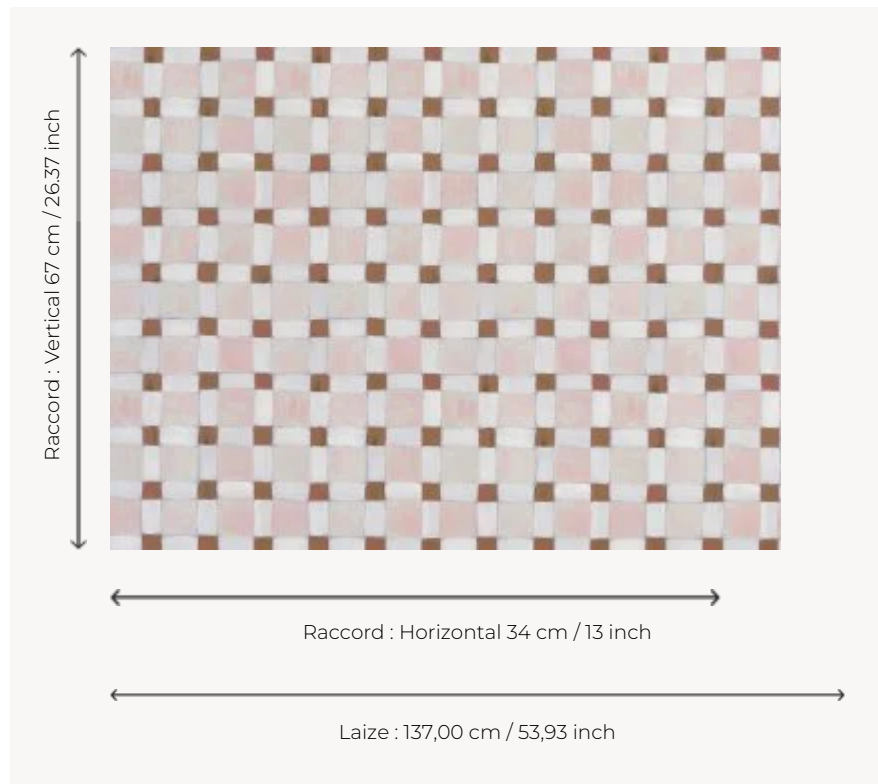

FP790001 PATIO

Sunny wall made of ceramic tiles hand colored with gouache.

FP790001 - Roussillon

Pierre Frey

TYPE Wide width printed wallpapers

SALES UNIT Available per meter/yard

BACKING NON WOVEN

COMPOSITION -

WIDTH 137 cm / 53,93 inch

REPEAT H: 34 cm - 13,00 inch
V: 67 cm - 26,37 inch
Straight repeat

WEIGHT 147 gr / m²

CARE 

TRIMMING Pretrimmed

HANGING/REMOVING Paste the wall
Wet removable

CERTIFICATIONS EUROCLASS B-s1,d0
ASTM E84 Class A

INFORMATION Use the trim & join marks during installation. Double-cut installation.

3 Colors

FP790001
Roussillon

FP790002
Aqua

FP790003
Fusain