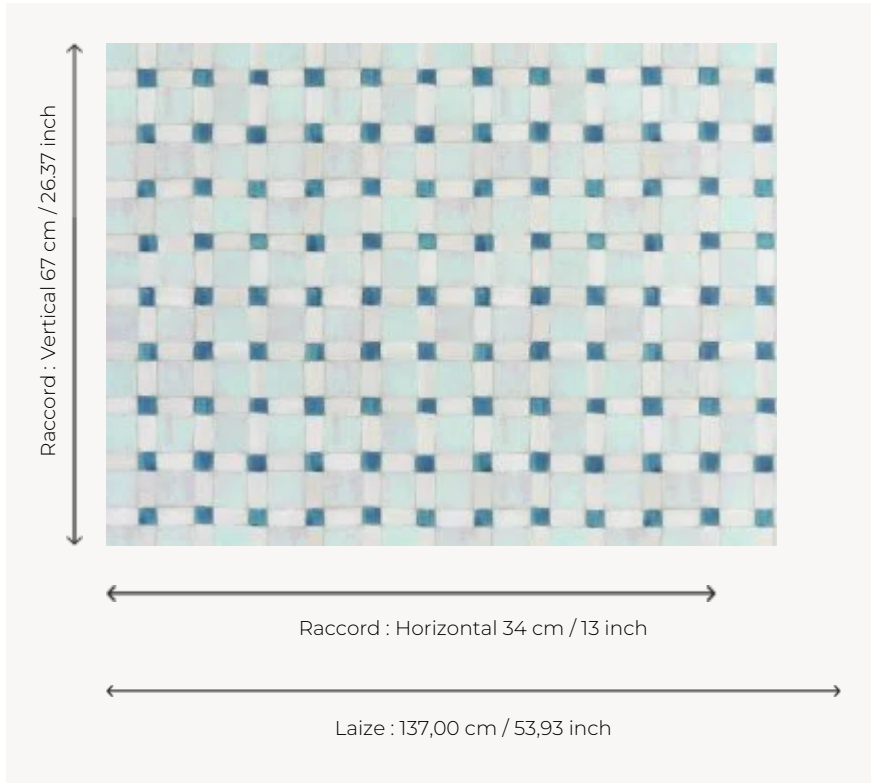

FP790002 PATIO

Sunny wall made of ceramic tiles hand colored with gouache.

FP790002 - Aqua

Pierre Frey

TYPE	Wide width printed wallpapers
SALES UNIT	Available per meter/yard
BACKING	NON WOVEN
COMPOSITION	-
WIDTH	137 cm / 53,93 inch
REPEAT	H: 34 cm - 13,00 inch V: 67 cm - 26,37 inch Straight repeat
WEIGHT	147 gr / m ²
CARE	
TRIMMING	Pretrimmed
HANGING/REMOVING	Paste the wall Wet removable
CERTIFICATIONS	EUROCLASS B-s1,d0 ASTM E84 Class A
INFORMATION	Use the trim & join marks during installation. Double-cut installation.