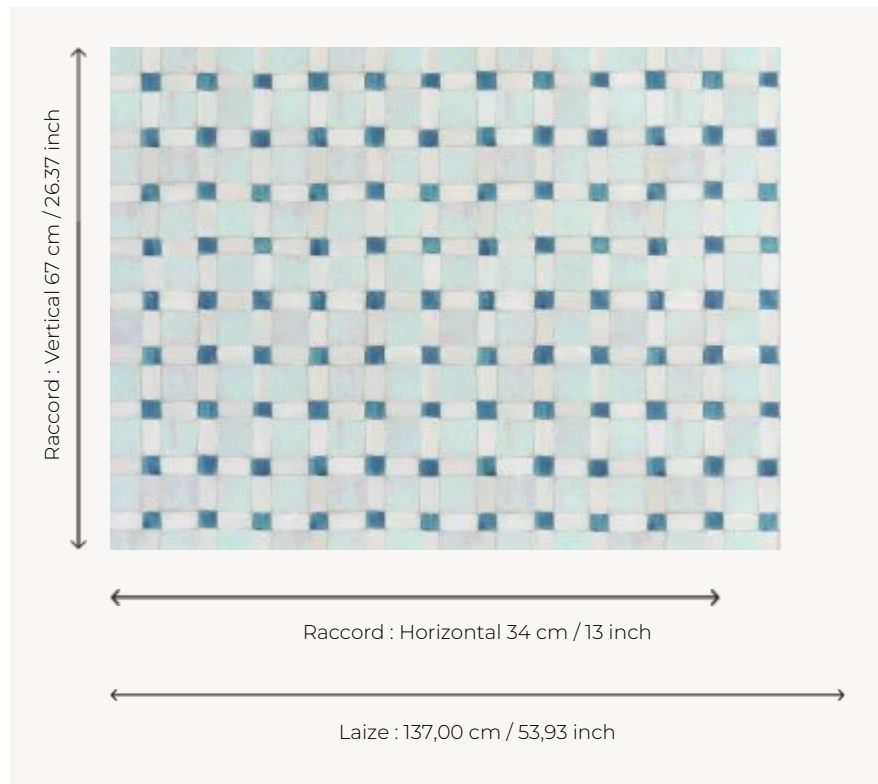

## Pierre Frey

<b>TYPE</b>	Wide width printed wallpapers
<b>SALES UNIT</b>	Available per meter/yard
<b>BACKING</b>	NON WOVEN
<b>COMPOSITION</b>	-
<b>WIDTH</b>	137 cm / 53,93 inch
<b>REPEAT</b>	H: 34 cm - 13,00 inch V: 67 cm - 26,37 inch Straight repeat
<b>WEIGHT</b>	147 gr / m <sup>2</sup>
<b>CARE</b>	
<b>TRIMMING</b>	Pretrimmed
<b>HANGING/REMOVING</b>	Paste the wall Wet removable
<b>CERTIFICATIONS</b>	EUROCLASS B-s1,d0 ASTM E84 Class A
<b>INFORMATION</b>	Use the trim & join marks during installation. Double-cut installation.