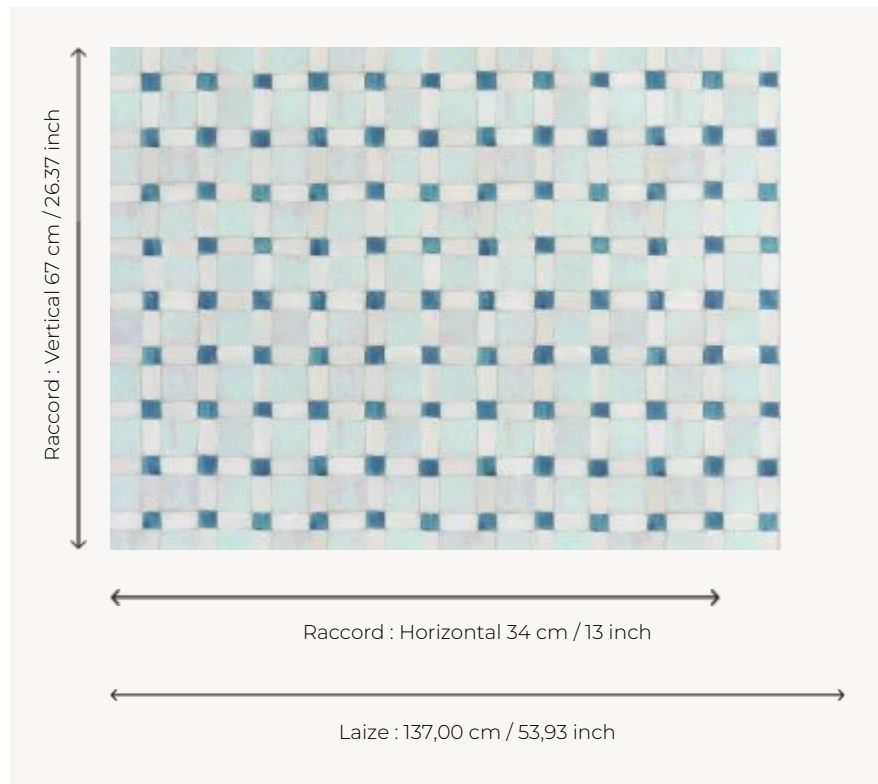

FP790002 PATIO

Sunny wall made of ceramic tiles hand colored with gouache.

FP790002 - Aqua

Pierre Frey

TYPE Wide width printed wallpapers

SALES UNIT Available per meter/yard

BACKING NON WOVEN

COMPOSITION -

WIDTH 137 cm / 53,93 inch

REPEAT H: 34 cm - 13,00 inch
V: 67 cm - 26,37 inch
Straight repeat

WEIGHT 147 gr / m²

CARE 

TRIMMING Pretrimmed

HANGING/REMOVING Paste the wall
Wet removable

CERTIFICATIONS EUROCLASS B-s1,d0
ASTM E84 Class A

INFORMATION Use the trim & join marks during installation. Double-cut installation.

3 Colors

FP790001
Roussillon

FP790002
Aqua

FP790003
Fusain