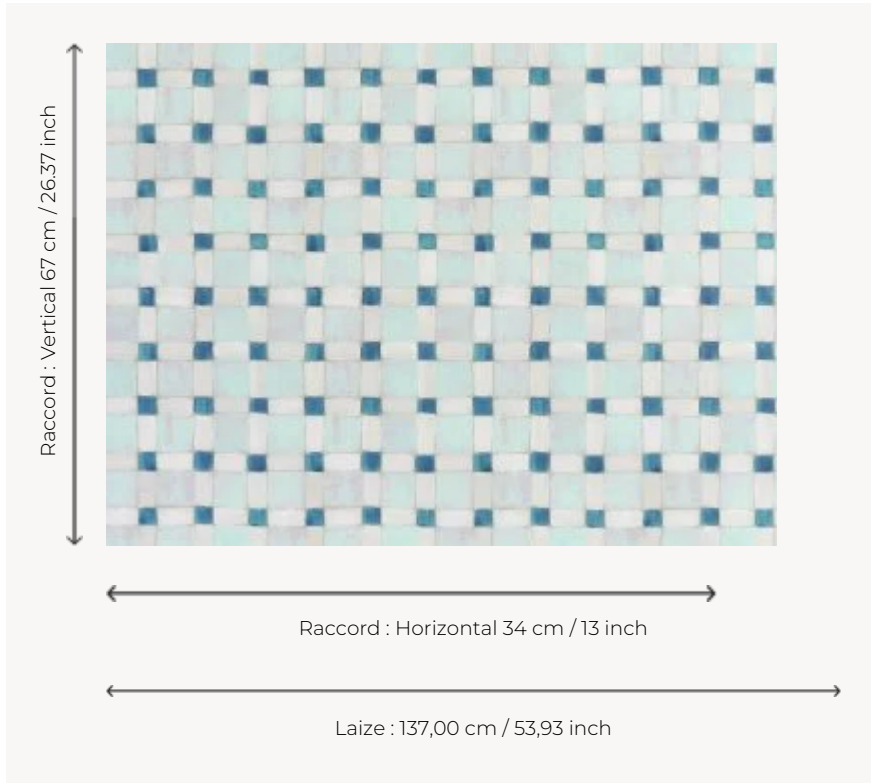

FP790002 PATIO

Sunny wall made of ceramic tiles hand colored with gouache.

FP790002 - Aqua

Pierre Frey

TYPE	Wide width printed wallpapers
SALES UNIT	Available per meter/yard
BACKING	NON WOVEN
COMPOSITION	-
WIDTH	137 cm / 53,93 inch
REPEAT	H: 34 cm - 13,00 inch V: 67 cm - 26,37 inch Straight repeat
WEIGHT	147 gr / m ²
CARE	
TRIMMING	Pretrimmed
HANGING/REMOVING	Paste the wall Wet removable
CERTIFICATIONS	EUROCLASS B-s1,d0 ASTM E84 Class A
INFORMATION	Use the trim & join marks during installation. Double-cut installation.