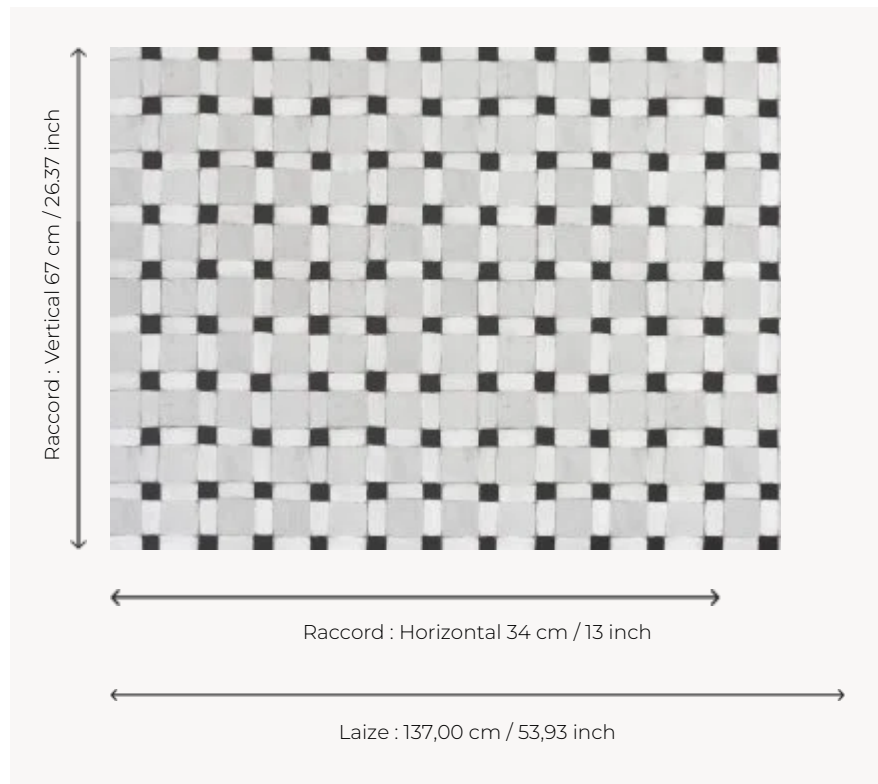

FP790003 PATIO

Sunny wall made of ceramic tiles hand colored with gouache.

FP790003 - Fusain

Pierre Frey

TYPE	Wide width printed wallpapers
SALES UNIT	Available per meter/yard
BACKING	NON WOVEN
COMPOSITION	-
WIDTH	137 cm / 53,93 inch
REPEAT	H: 34 cm - 13,00 inch V: 67 cm - 26,37 inch Straight repeat
WEIGHT	147 gr / m²
CARE	
TRIMMING	Pretrimmed
HANGING/REMOVING	Paste the wall Wet removable
CERTIFICATIONS	EUROCLASS B-s1,d0 ASTM E84 Class A
INFORMATION	Use the trim & join marks during installation. Double-cut installation.