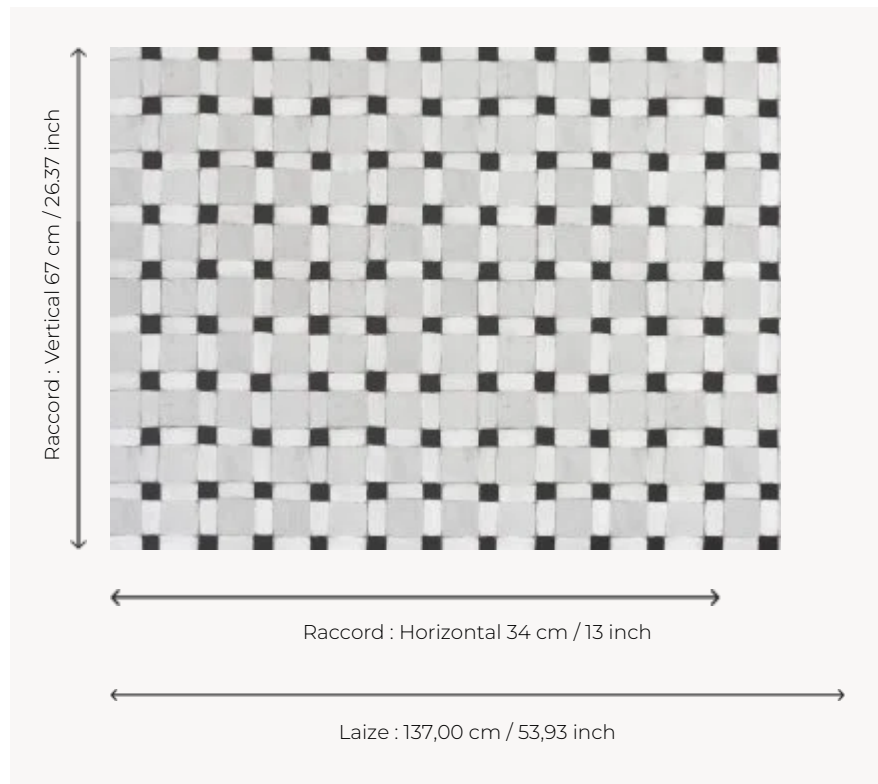

FP790003 PATIO

Sunny wall made of ceramic tiles hand colored with gouache.

FP790003 - Fusain

Pierre Frey

TYPE	Wide width printed wallpapers
SALES UNIT	Available per meter/yard
BACKING	NON WOVEN
COMPOSITION	-
WIDTH	137 cm / 53,93 inch
REPEAT	H: 34 cm - 13,00 inch V: 67 cm - 26,37 inch Straight repeat
WEIGHT	147 gr / m ²
CARE	
TRIMMING	Pretrimmed
HANGING/REMOVING	Paste the wall Wet removable
CERTIFICATIONS	EUROCLASS B-s1,d0 ASTM E84 Class A
INFORMATION	Use the trim & join marks during installation. Double-cut installation.