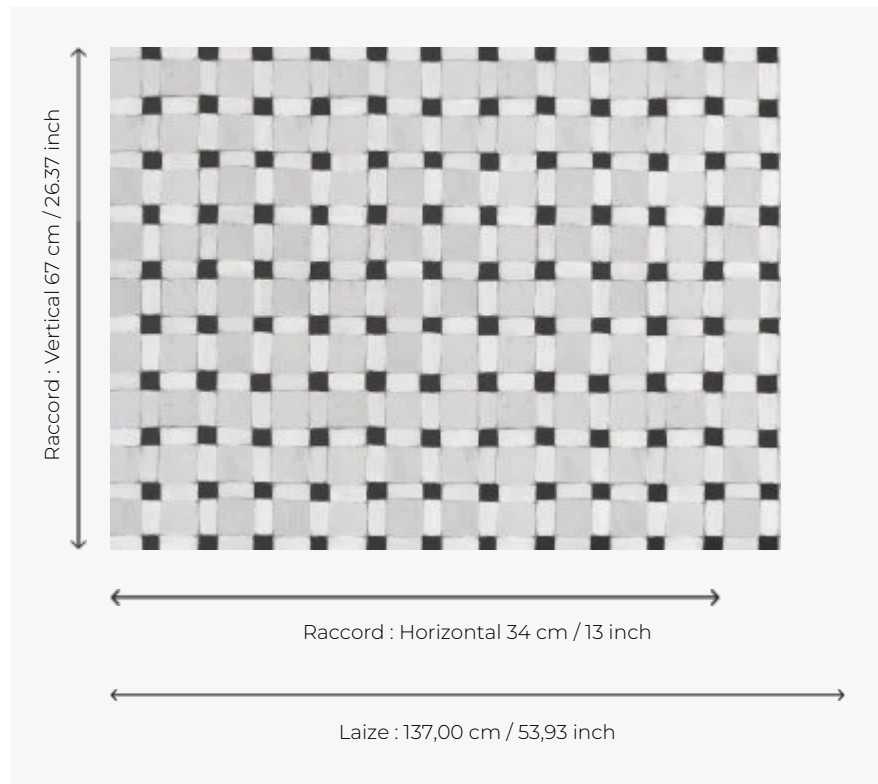

### Pierre Frey

<b>TYPE</b>	Wide width printed wallpapers
<b>SALES UNIT</b>	Available per meter/yard
<b>BACKING</b>	NON WOVEN
<b>COMPOSITION</b>	-
<b>WIDTH</b>	137 cm / 53,93 inch
<b>REPEAT</b>	H: 34 cm - 13,00 inch V: 67 cm - 26,37 inch Straight repeat
<b>WEIGHT</b>	147 gr / m <sup>2</sup>
<b>CARE</b>	
<b>TRIMMING</b>	Pretrimmed
<b>HANGING/REMOVING</b>	Paste the wall Wet removable
<b>CERTIFICATIONS</b>	EUROCLASS B-s1,d0 ASTM E84 Class A
<b>INFORMATION</b>	Use the trim & join marks during installation. Double-cut installation.