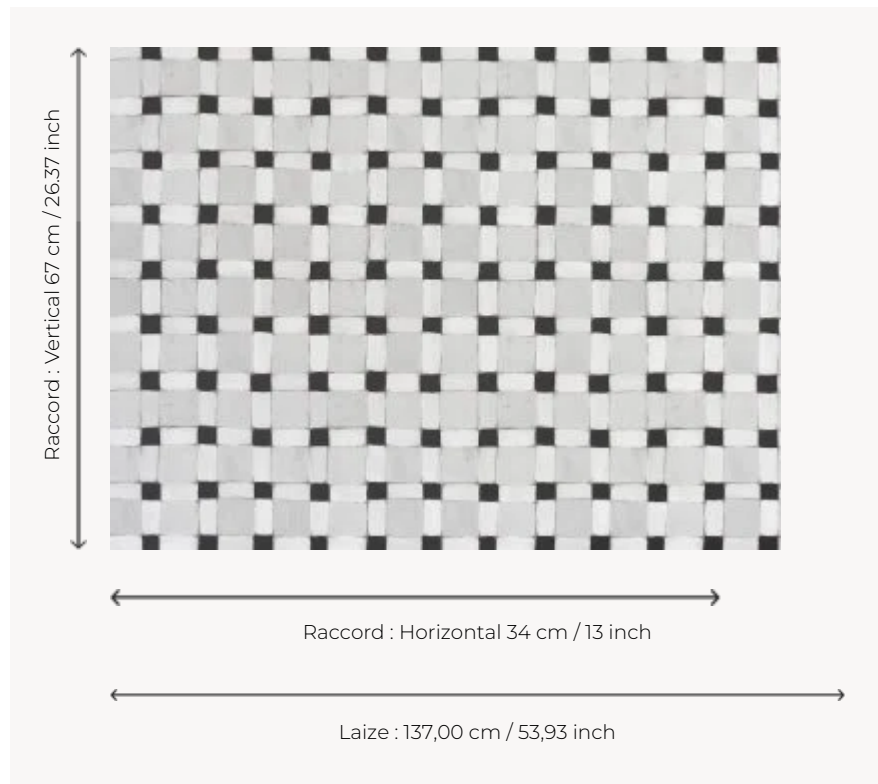

## Pierre Frey

<b>TYPE</b>	Wide width printed wallpapers
<b>SALES UNIT</b>	Available per meter/yard
<b>BACKING</b>	NON WOVEN
<b>COMPOSITION</b>	-
<b>WIDTH</b>	137 cm / 53,93 inch
<b>REPEAT</b>	H: 34 cm - 13,00 inch V: 67 cm - 26,37 inch Straight repeat
<b>WEIGHT</b>	147 gr / m <sup>2</sup>
<b>CARE</b>	
<b>TRIMMING</b>	Pretrimmed
<b>HANGING/REMOVING</b>	Paste the wall Wet removable
<b>CERTIFICATIONS</b>	EUROCLASS B-s1,d0 ASTM E84 Class A
<b>INFORMATION</b>	Use the trim & join marks during installation. Double-cut installation.