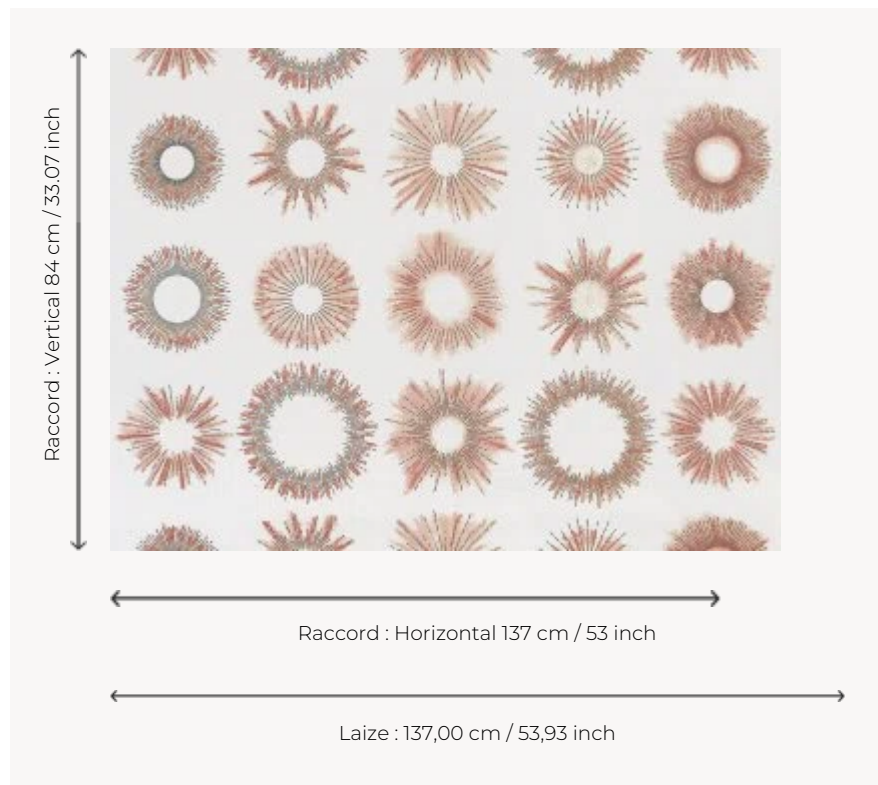

FP791002 SUNNY

Collection of suns sketched by Victoria Maria Geyer, the summer yellows radiate. The digital print on matte wide non-woven highlights the artist's touch.

FP791002 - Tomette

Pierre Frey

TYPE	Wide width printed wallpapers
ARTIST	Victoria Maria Geyer
SALES UNIT	Available per meter/yard
BACKING	NON WOVEN
COMPOSITION	-
WIDTH	137 cm / 53,93 inch
REPEAT	H: 137 cm - 53,00 inch V: 84 cm - 33,07 inch Straight repeat
WEIGHT	147 gr / m ²
CARE	
TRIMMING	Pretrimmed
HANGING/REMOVING	Paste the wall Wet removable
CERTIFICATIONS	EUROCLASS B-s1,d0 ASTM E84 Class A
INFORMATION	Use the trim & join marks during installation. Double-cut installation.

2 Colors

FP791001
Jaune

FP791002
Tomette