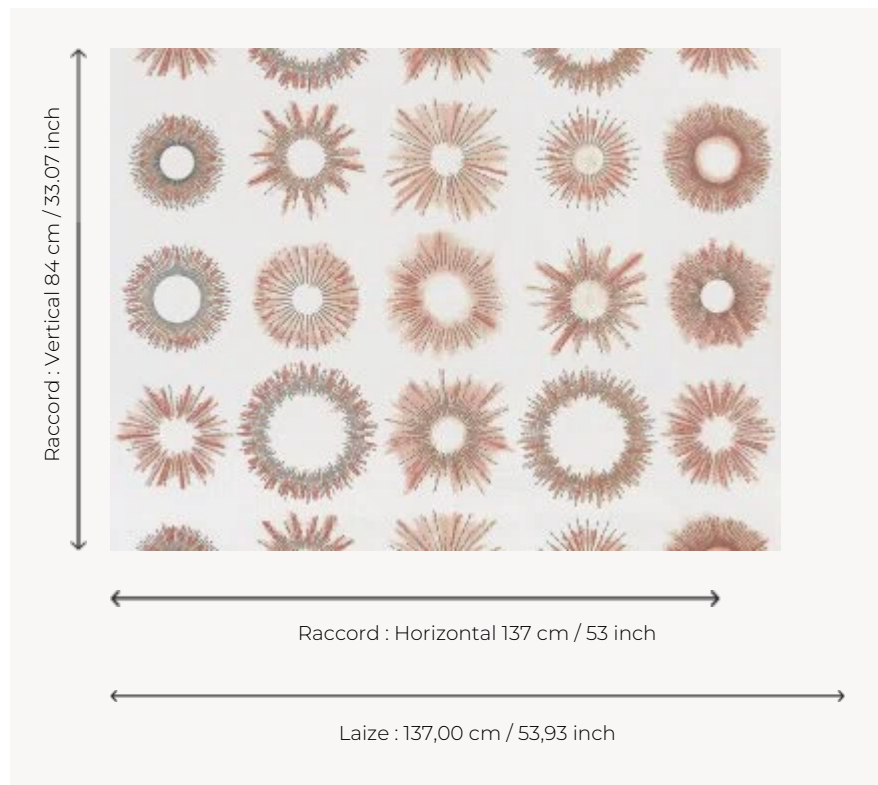

FP791002 SUNNY

Collection of suns sketched by Victoria Maria Geyer, the summer yellows radiate. The digital print on matte wide non-woven highlights the artist's touch.

FP791002 - Tomette

Pierre Frey

TYPE	Wide width printed wallpapers
ARTIST	Victoria Maria Geyer
SALES UNIT	Available per meter/yard
BACKING	NON WOVEN
COMPOSITION	-
WIDTH	137 cm / 53,93 inch
REPEAT	H: 137 cm - 53,00 inch V: 84 cm - 33,07 inch Straight repeat
WEIGHT	147 gr / m ²
CARE	
TRIMMING	Pretrimmed
HANGING/REMOVING	Paste the wall Wet removable
CERTIFICATIONS	EUROCLASS B-s1,d0 ASTM E84 Class A
INFORMATION	Use the trim & join marks during installation. Double-cut installation.

2 Colors

FP791001
Jaune

FP791002
Tomette