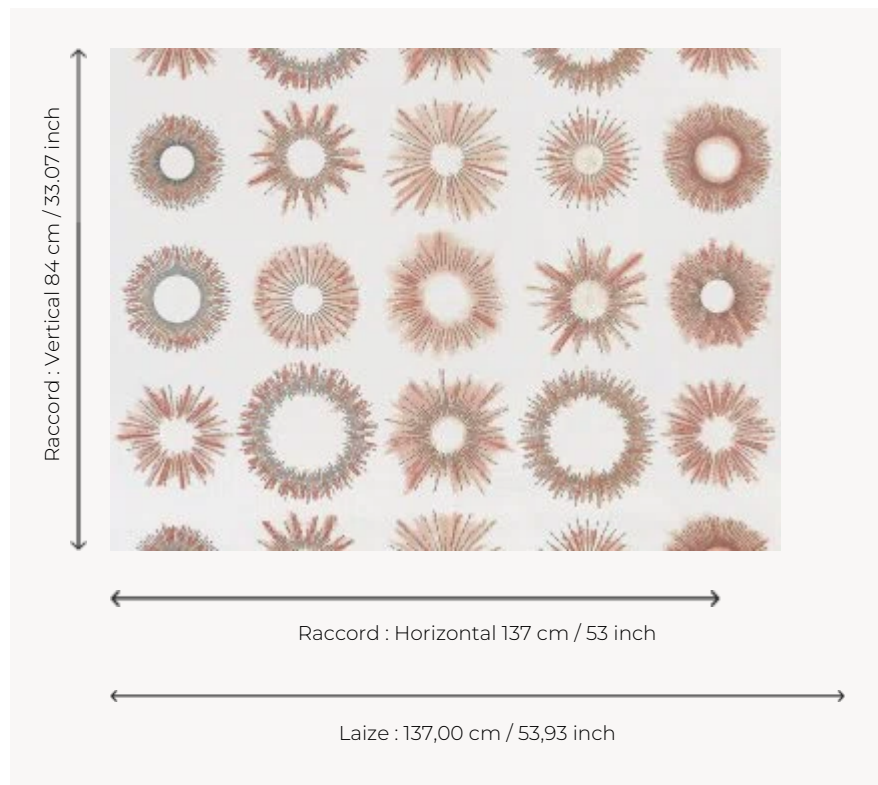

# FP791002 SUNNY

Collection of suns sketched by Victoria Maria Geyer, the summer yellows radiate. The digital print on matte wide non-woven highlights the artist's touch.

## Pierre Frey

<b>TYPE</b>	Wide width printed wallpapers
<b>ARTIST</b>	Victoria Maria Geyer
<b>SALES UNIT</b>	Available per meter/yard
<b>BACKING</b>	NON WOVEN
<b>COMPOSITION</b>	-
<b>WIDTH</b>	137 cm / 53,93 inch
<b>REPEAT</b>	H: 137 cm - 53,00 inch V: 84 cm - 33,07 inch Straight repeat
<b>WEIGHT</b>	147 gr / m <sup>2</sup>
<b>CARE</b>	
<b>TRIMMING</b>	Pretrimmed
<b>HANGING/REMOVING</b>	Paste the wall Wet removable
<b>CERTIFICATIONS</b>	EUROCLASS B-s1,d0 ASTM E84 Class A
<b>INFORMATION</b>	Use the trim & join marks during installation. Double-cut installation.

## 2 Colors

FP791001  
Jaune

FP791002  
Tomette