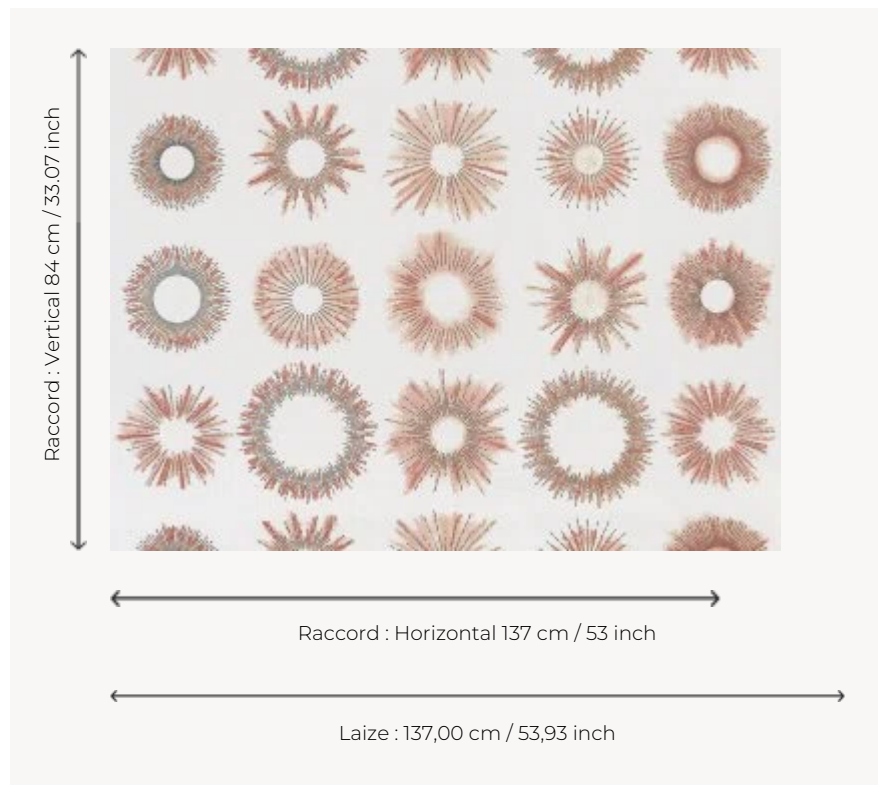

# FP791002 SUNNY

Collection of suns sketched by Victoria Maria Geyer, the summer yellows radiate. The digital print on matte wide non-woven highlights the artist's touch.

## Pierre Frey

<b>TYPE</b>	Wide width printed wallpapers
<b>ARTIST</b>	Victoria Maria Geyer
<b>SALES UNIT</b>	Available per meter/yard
<b>BACKING</b>	NON WOVEN
<b>COMPOSITION</b>	-
<b>WIDTH</b>	137 cm / 53,93 inch
<b>REPEAT</b>	H: 137 cm - 53,00 inch V: 84 cm - 33,07 inch Straight repeat
<b>WEIGHT</b>	147 gr / m <sup>2</sup>
<b>CARE</b>	
<b>TRIMMING</b>	Pretrimmed
<b>HANGING/REMOVING</b>	Paste the wall Wet removable
<b>CERTIFICATIONS</b>	EUROCLASS B-s1,d0 ASTM E84 Class A
<b>INFORMATION</b>	Use the trim & join marks during installation. Double-cut installation.

## 2 Colors

FP791001  
Jaune

FP791002  
Tomette