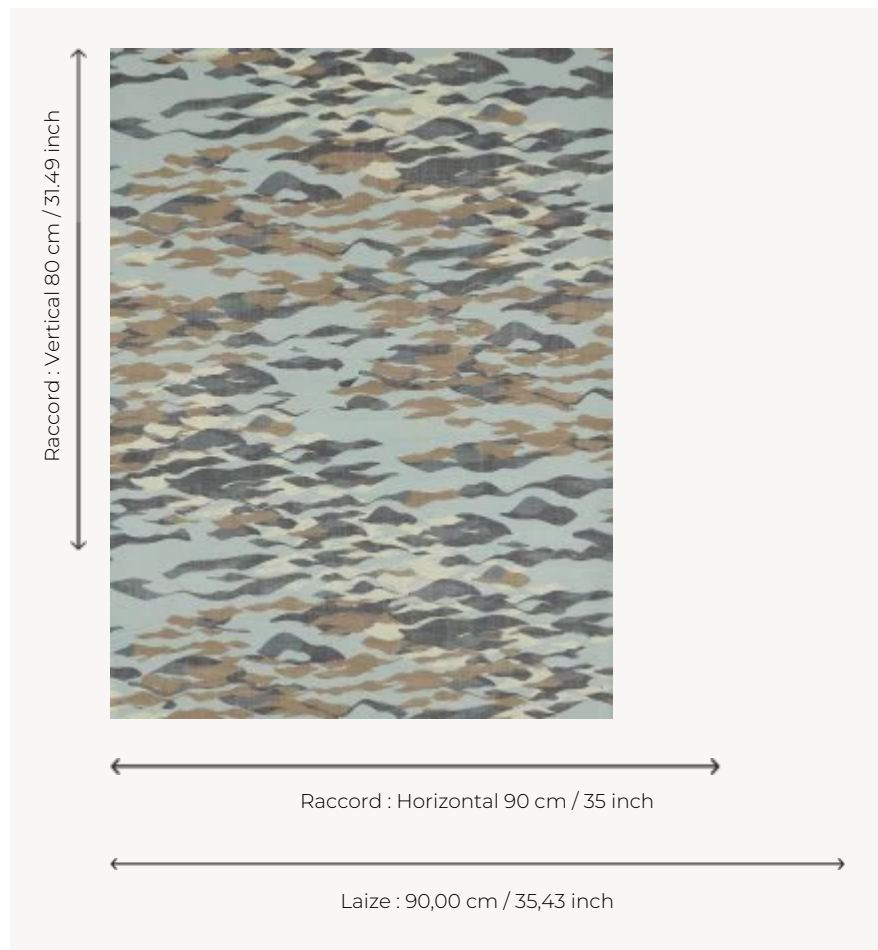

FP792002 CLAPOTIS

The sun reflects on the gentle lapping of the Mediterranean sea and offers soothing marine reflections and nuances.

FP792002 - Opale

Pierre Frey

TYPE	Small width printed wallpapers - Paperbacked fabrics
SALES UNIT	Available per meter/yard
BACKING	NON WOVEN
COMPOSITION	100 % Polyester
WIDTH	90 cm / 35,43 inch
REPEAT	H: 90 cm - 35,00 inch V: 80 cm - 31,49 inch Straight repeat
WEIGHT	205 gr / m ²
CARE	
TRIMMING	Trimmed
HANGING/REMOVING	Paste the wall Strippable
CERTIFICATIONS	EUROCLASS B-s1,d0 ASTM E84 Class A

4 Colors

FP792001
Aquatique

FP792002
Opale

FP792003
Grand large

FP792004
Ocre