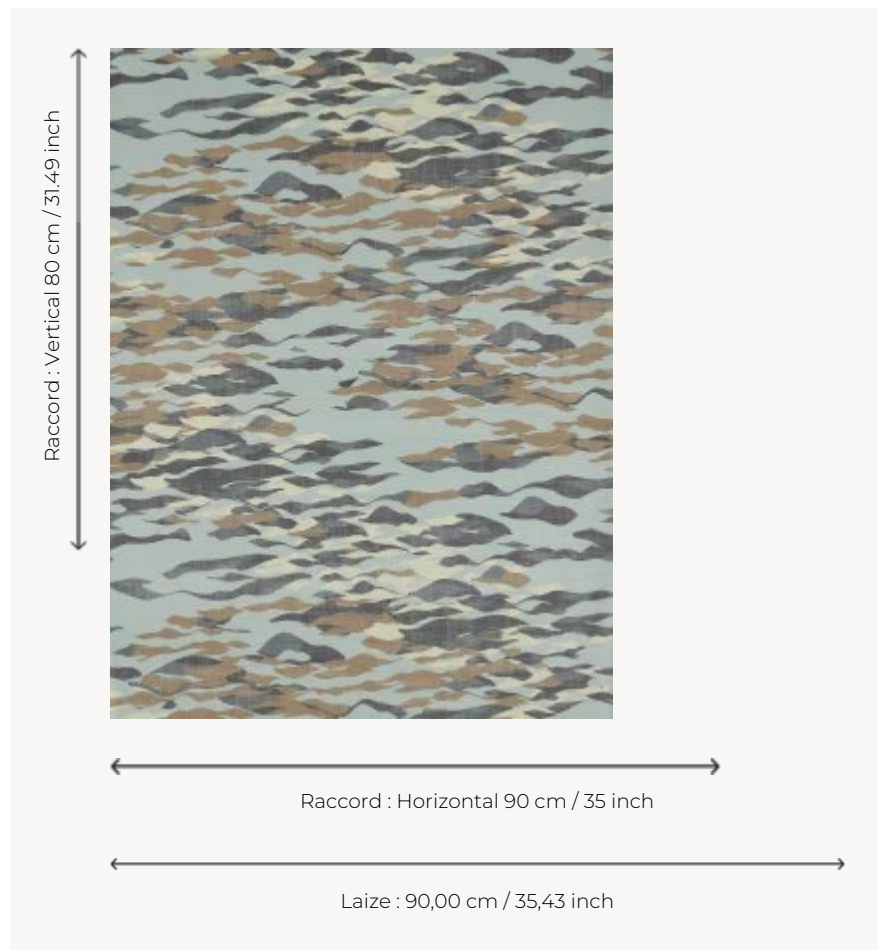

FP792002 CLAPOTIS

The sun reflects on the gentle lapping of the Mediterranean sea and offers soothing marine reflections and nuances.

FP792002 - Opale

Pierre Frey

TYPE	Small width printed wallpapers - Paperbacked fabrics
SALES UNIT	Available per meter/yard
BACKING	NON WOVEN
COMPOSITION	100 % Polyester
WIDTH	90 cm / 35,43 inch
REPEAT	H: 90 cm - 35,00 inch V: 80 cm - 31,49 inch Straight repeat
WEIGHT	205 gr / m ²
CARE	
TRIMMING	Trimmed
HANGING/REMOVING	Paste the wall Strippable
CERTIFICATIONS	EUROCLASS B-s1,d0 ASTM E84 Class A

4 Colors

FP792001
Aquatique

FP792002
Opale

FP792003
Grand large

FP792004
Ocre