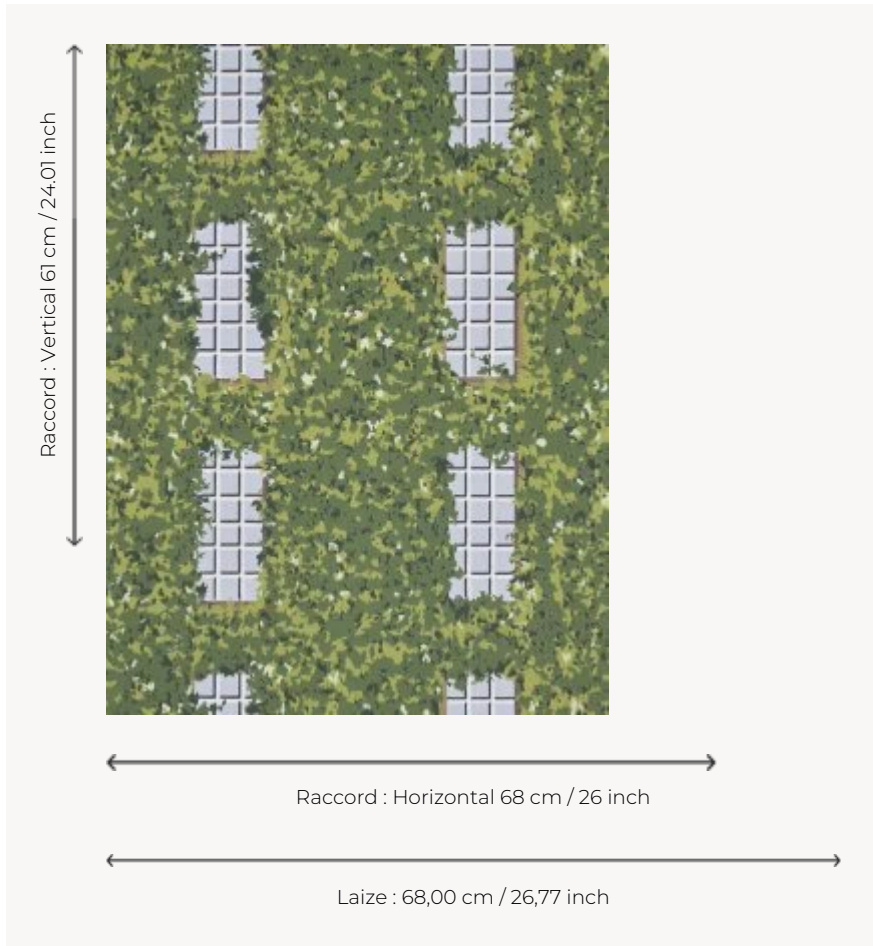

FP795002 GEORGIAN

Like a stage set with everlasting foliage, this classically proportioned façade sublimates the ivy that covers it. Traditional rotary screen printing with thick ink, this wallpaper respects an ancestral printing technique.

FP795002 - Ete

Pierre Frey

TYPE	Small width printed wallpapers
ARTIST	Ken Fulk
SALES UNIT	Available per roll of 10,05 mts
BACKING	NON WOVEN
COMPOSITION	-
WIDTH	68 cm / 26,77 inch
REPEAT	H: 68 cm - 26,00 inch V: 61 cm - 24,01 inch Straight repeat
WEIGHT	175 gr / m ²
CARE	
TRIMMING	Trimmed
HANGING/REMOVING	Paste the wall Strippable
CERTIFICATIONS	EUROCLASS B-s1,d0 ASTM E84 Class A
NOTES	Traditional printing technique
BOOK	F9979PPFREY30