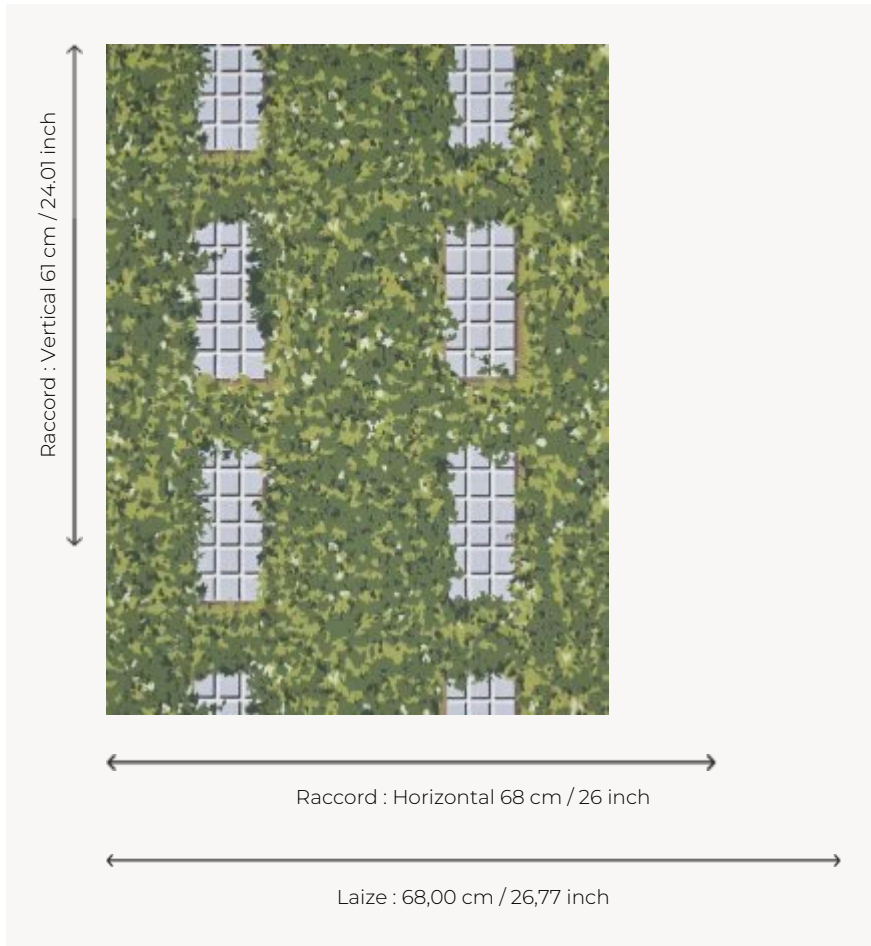

FP795002 GEORGIAN

Like a stage set with everlasting foliage, this classically proportioned façade sublimates the ivy that covers it. Traditional rotary screen printing with thick ink, this wallpaper respects an ancestral printing technique.

FP795002 - Ete

Pierre Frey

TYPE	Small width printed wallpapers
ARTIST	Ken Fulk
SALES UNIT	Available per roll of 10,05 mts
BACKING	NON WOVEN
COMPOSITION	-
WIDTH	68 cm / 26,77 inch
REPEAT	H: 68 cm - 26,00 inch V: 61 cm - 24,01 inch Straight repeat
WEIGHT	175 gr / m ²
CARE	
TRIMMING	Trimmed
HANGING/REMOVING	Paste the wall Strippable
CERTIFICATIONS	EUROCLASS B-s1,d0 ASTM E84 Class A
NOTES	Traditional printing technique
BOOK	F9979PPFREY30