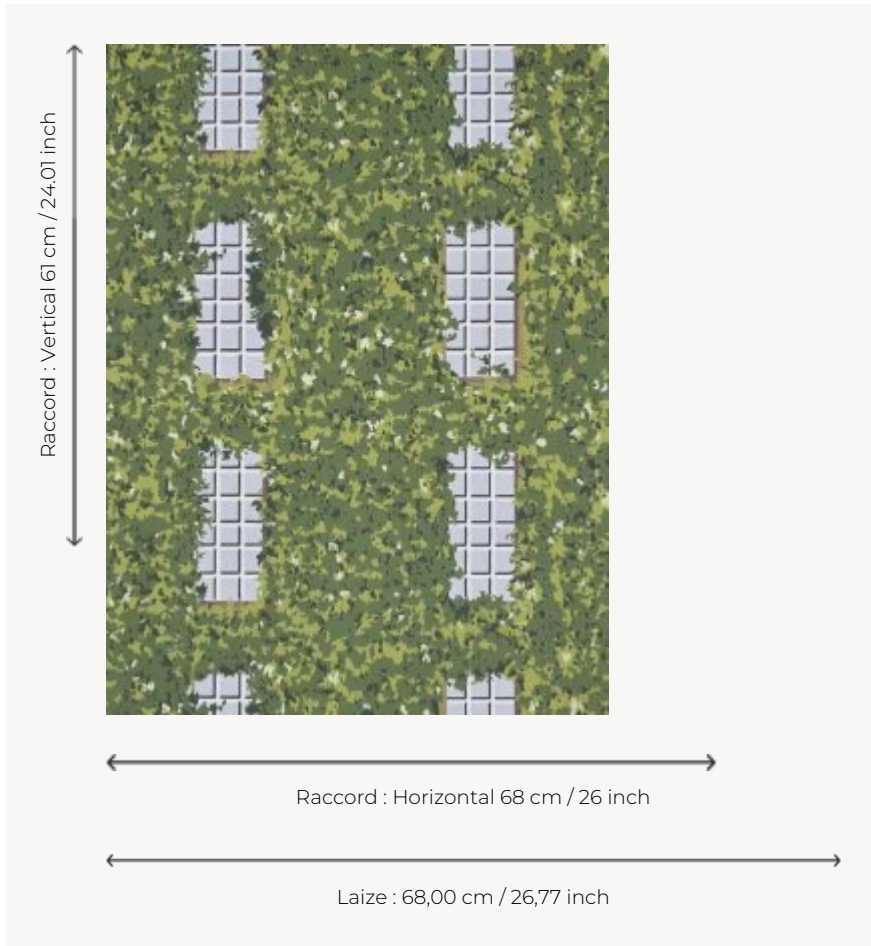

FP795002 GEORGIAN

Like a stage set with everlasting foliage, this classically proportioned façade sublimates the ivy that covers it. Traditional rotary screen printing with thick ink, this wallpaper respects an ancestral printing technique.

FP795002 - Ete

Pierre Frey

TYPE	Small width printed wallpapers
ARTIST	Ken Fulk
SALES UNIT	Available per roll of 10,05 mts
BACKING	NON WOVEN
COMPOSITION	-
WIDTH	68 cm / 26,77 inch
REPEAT	H: 68 cm - 26,00 inch V: 61 cm - 24,01 inch Straight repeat
WEIGHT	175 gr / m ²
CARE	
TRIMMING	Trimmed
HANGING/REMOVING	Paste the wall Strippable
CERTIFICATIONS	EUROCLASS B-s1,d0 ASTM E84 Class A
NOTES	Traditional printing technique
BOOK	F9979PPFREY30