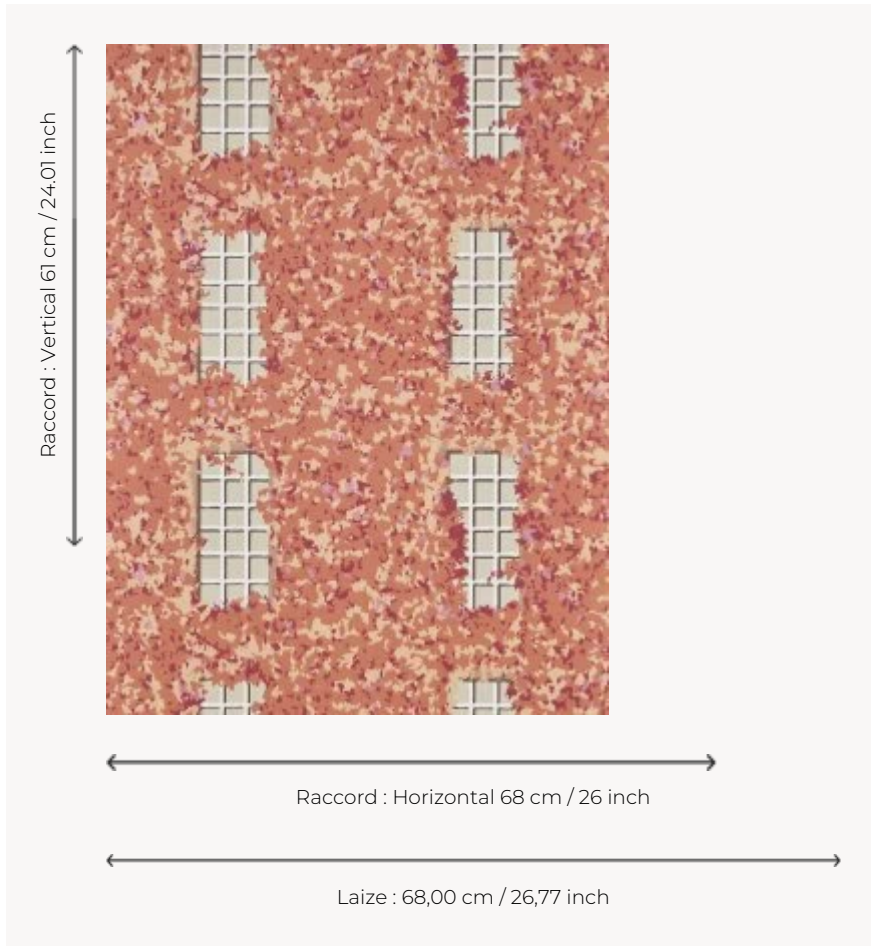

FP795003 GEORGIAN

Like a stage set with everlasting foliage, this classically proportioned façade sublimates the ivy that covers it. Traditional rotary screen printing with thick ink, this wallpaper respects an ancestral printing technique.

FP795003 - Automne

Pierre Frey

TYPE	Small width printed wallpapers
ARTIST	Ken Fulk
SALES UNIT	Available per roll of 10,05 mts
BACKING	NON WOVEN
COMPOSITION	-
WIDTH	68 cm / 26,77 inch
REPEAT	H: 68 cm - 26,00 inch V: 61 cm - 24,01 inch Straight repeat
WEIGHT	175 gr / m ²
CARE	
TRIMMING	Trimmed
HANGING/REMOVING	Paste the wall Strippable
CERTIFICATIONS	EUROCLASS B-s1,d0 ASTM E84 Class A
NOTES	Traditional printing technique
BOOK	F9979PPFREY30