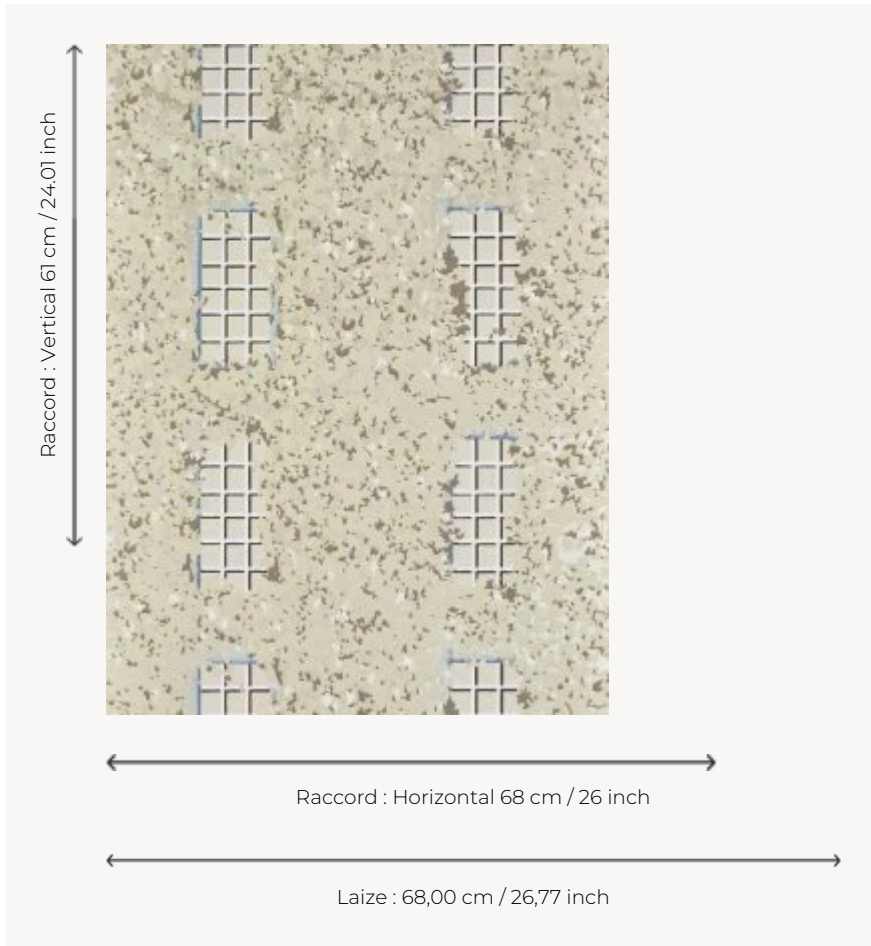

FP795004 GEORGIAN

Like a stage set with everlasting foliage, this classically proportioned façade sublimates the ivy that covers it. Traditional rotary screen printing with thick ink, this wallpaper respects an ancestral printing technique.

FP795004 - Hiver

Pierre Frey

TYPE	Small width printed wallpapers
ARTIST	Ken Fulk
SALES UNIT	Available per roll of 10,05 mts
BACKING	NON WOVEN
COMPOSITION	-
WIDTH	68 cm / 26,77 inch
REPEAT	H: 68 cm - 26,00 inch V: 61 cm - 24,01 inch Straight repeat
WEIGHT	175 gr / m ²
CARE	
TRIMMING	Trimmed
HANGING/REMOVING	Paste the wall Strippable
CERTIFICATIONS	EUROCLASS B-s1,d0 ASTM E84 Class A
NOTES	Traditional printing technique
BOOK	F9979PPFREY30