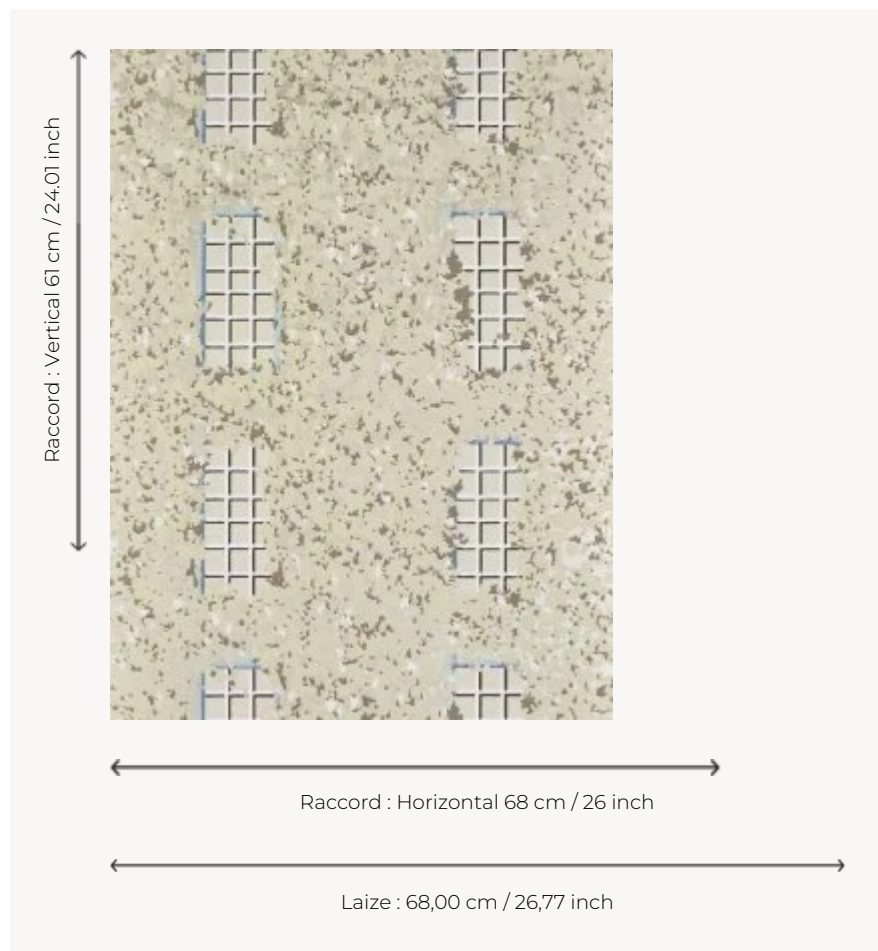

FP795004 GEORGIAN

Like a stage set with everlasting foliage, this classically proportioned façade sublimates the ivy that covers it. Traditional rotary screen printing with thick ink, this wallpaper respects an ancestral printing technique.

FP795004 - Hiver

Pierre Frey

TYPE	Small width printed wallpapers
ARTIST	Ken Fulk
SALES UNIT	Available per roll of 10,05 mts
BACKING	NON WOVEN
COMPOSITION	-
WIDTH	68 cm / 26,77 inch
REPEAT	H: 68 cm - 26,00 inch V: 61 cm - 24,01 inch Straight repeat
WEIGHT	175 gr / m ²
CARE	
TRIMMING	Trimmed
HANGING/REMOVING	Paste the wall Strippable
CERTIFICATIONS	EUROCLASS B-s1,d0 ASTM E84 Class A
NOTES	Traditional printing technique
BOOK	F9979PPFREY30