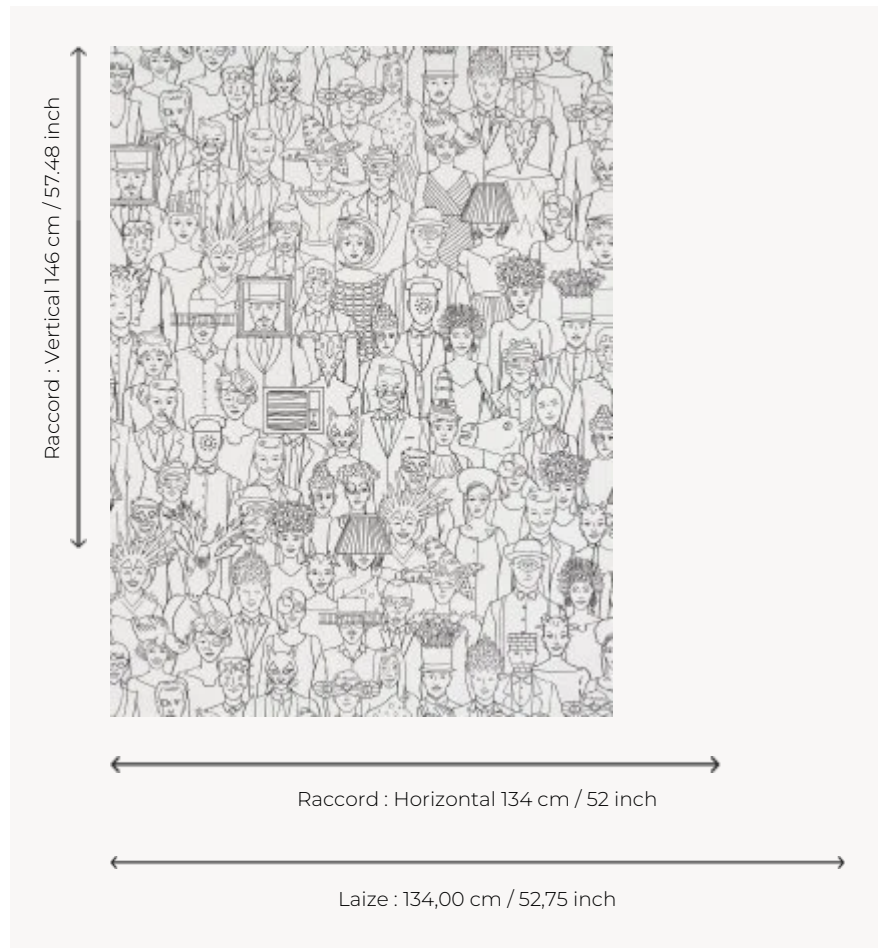

FP796001 SURREALIST BALL

This line drawing evokes the famous masked ball organized by Salvador Dalí in 1941 at the prestigious Hotel Del Monte in California and filled with guests in dreamy disguises. Digital printing in wide width on non-woven backing.

FP796001 - Croquis

Pierre Frey

TYPE	Wide width printed wallpapers
ARTIST	Ken Fulk
SALES UNIT	Available per meter/yard
BACKING	NON WOVEN
COMPOSITION	-
WIDTH	134 cm / 52,75 inch
REPEAT	H: 134 cm - 52,00 inch V: 146 cm - 57,48 inch Straight repeat
WEIGHT	185 gr / m ²
CARE	
TRIMMING	Pretrimmed
HANGING/REMOVING	Paste the wall Strippable
CERTIFICATIONS	EUROCLASS B-s1,d0 ASTM E84 Class A
NOTES	Good lightfastness Flame retardant backing
INFORMATION	Use the trim & join marks during installation. Double-cut installation.
BOOK	F9979PPFREY30