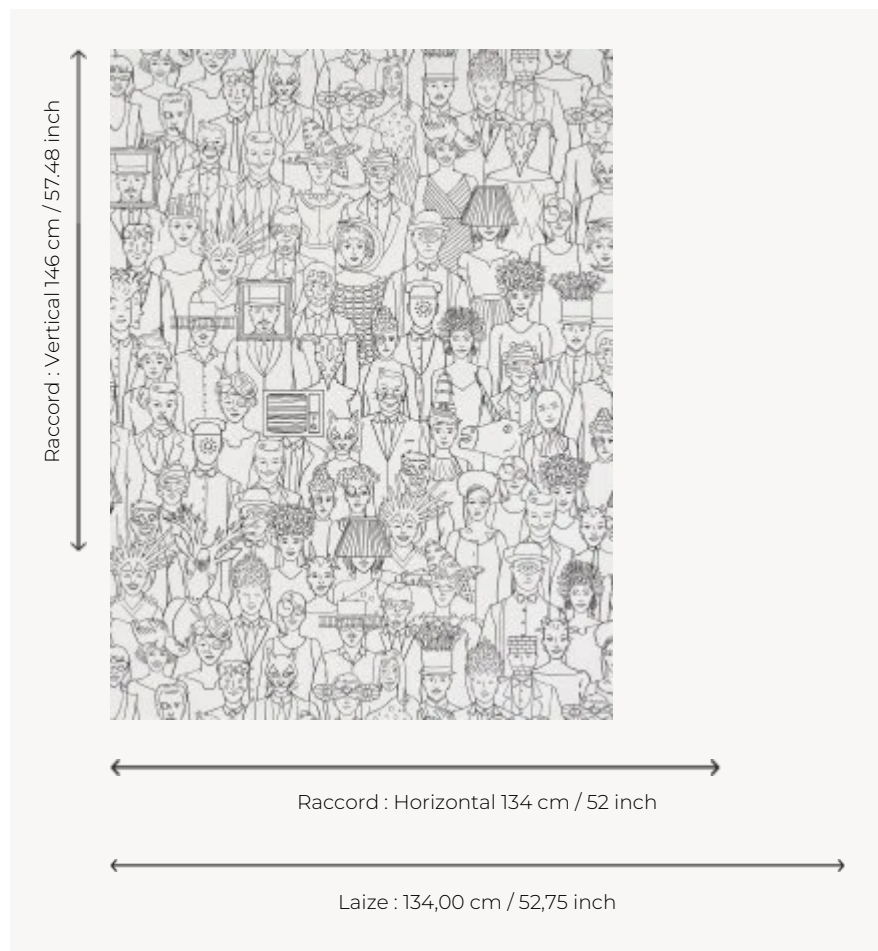

FP796001 SURREALIST BALL

This line drawing evokes the famous masked ball organized by Salvador Dalí in 1941 at the prestigious Hotel Del Monte in California and filled with guests in dreamy disguises. Digital printing in wide width on non-woven backing.

FP796001 - Croquis

Pierre Frey

TYPE	Wide width printed wallpapers
ARTIST	Ken Fulk
SALES UNIT	Available per meter/yard
BACKING	NON WOVEN
COMPOSITION	-
WIDTH	134 cm / 52,75 inch
REPEAT	H: 134 cm - 52,00 inch V: 146 cm - 57,48 inch Straight repeat
WEIGHT	185 gr / m ²
CARE	
TRIMMING	Pretrimmed
HANGING/REMOVING	Paste the wall Strippable
CERTIFICATIONS	EUROCLASS B-s1,d0 ASTM E84 Class A
NOTES	Good lightfastness Flame retardant backing
INFORMATION	Use the trim & join marks during installation. Double-cut installation.
BOOK	F9979PPFREY30