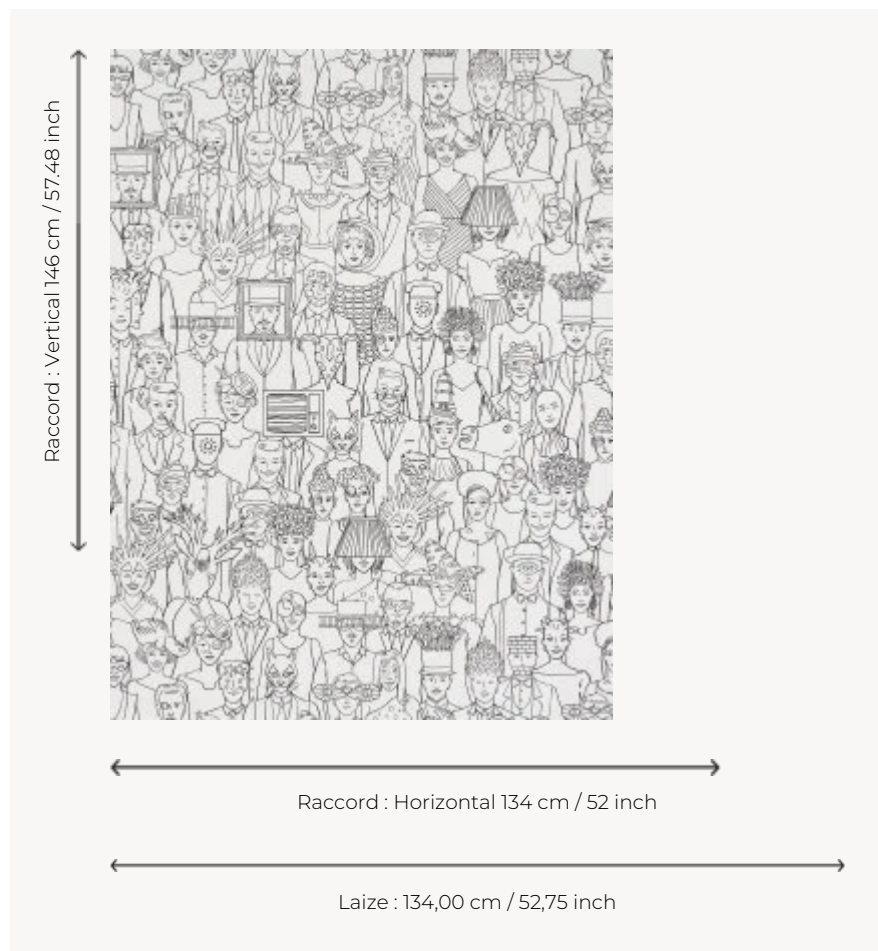

FP796001 SURREALIST BALL

This line drawing evokes the famous masked ball organized by Salvador Dalí in 1941 at the prestigious Hotel Del Monte in California and filled with guests in dreamy disguises. Digital printing in wide width on non-woven backing.

FP796001 - Croquis

Pierre Frey

TYPE	Wide width printed wallpapers
ARTIST	Ken Fulk
SALES UNIT	Available per meter/yard
BACKING	NON WOVEN
COMPOSITION	-
WIDTH	134 cm / 52,75 inch
REPEAT	H: 134 cm - 52,00 inch V: 146 cm - 57,48 inch Straight repeat
WEIGHT	185 gr / m ²
CARE	
TRIMMING	Pretrimmed
HANGING/REMOVING	Paste the wall Strippable
CERTIFICATIONS	EUROCLASS B-s1,d0 ASTM E84 Class A
NOTES	Good lightfastness Flame retardant backing
INFORMATION	Use the trim & join marks during installation. Double-cut installation.
BOOK	F9979PPFREY30