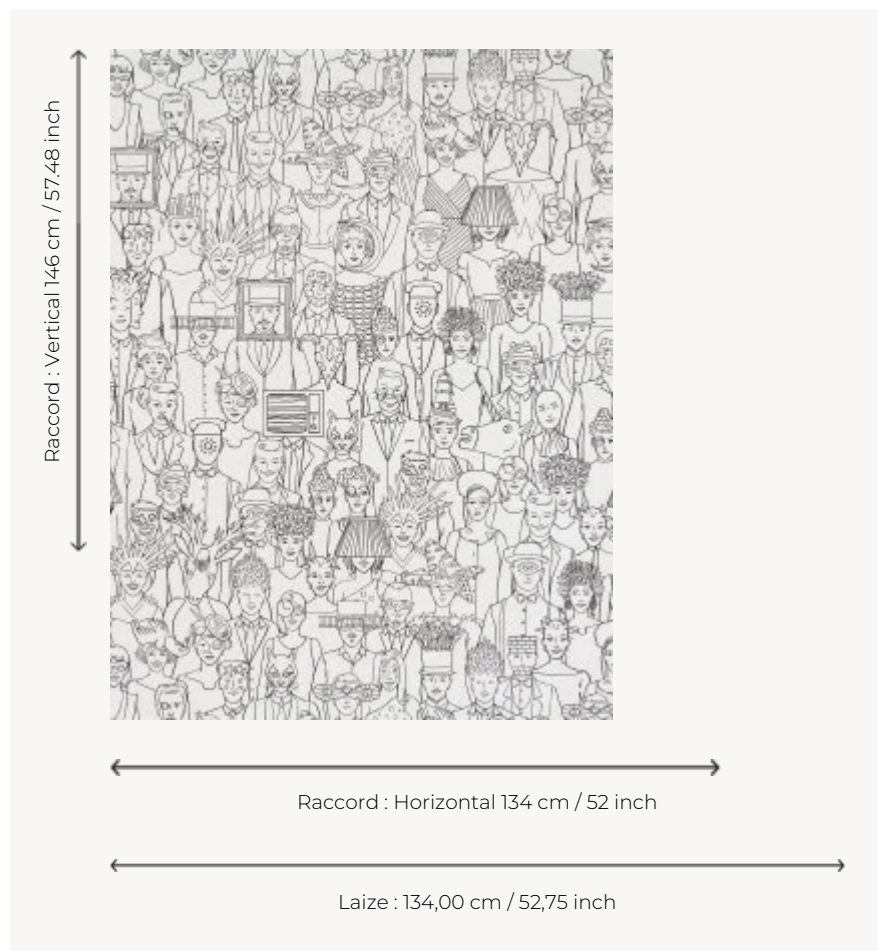

## FP796001 SURREALIST BALL

This line drawing evokes the famous masked ball organized by Salvador Dalí in 1941 at the prestigious Hotel Del Monte in California and filled with guests in dreamy disguises. Digital printing in wide width on non-woven backing.

### Pierre Frey

<b>TYPE</b>	Wide width printed wallpapers
<b>ARTIST</b>	Ken Fulk
<b>SALES UNIT</b>	Available per meter/yard
<b>BACKING</b>	NON WOVEN
<b>COMPOSITION</b>	-
<b>WIDTH</b>	134 cm / 52,75 inch
<b>REPEAT</b>	H: 134 cm - 52,00 inch V: 146 cm - 57,48 inch Straight repeat
<b>WEIGHT</b>	185 gr / m <sup>2</sup>
<b>CARE</b>	
<b>TRIMMING</b>	Pretrimmed
<b>HANGING/REMOVING</b>	Paste the wall Strippable
<b>CERTIFICATIONS</b>	EUROCLASS B-s1,d0 ASTM E84 Class A
<b>NOTES</b>	Good lightfastness Flame retardant backing
<b>INFORMATION</b>	Use the trim & join marks during installation. Double-cut installation.
<b>BOOK</b>	F9979PPFREY30