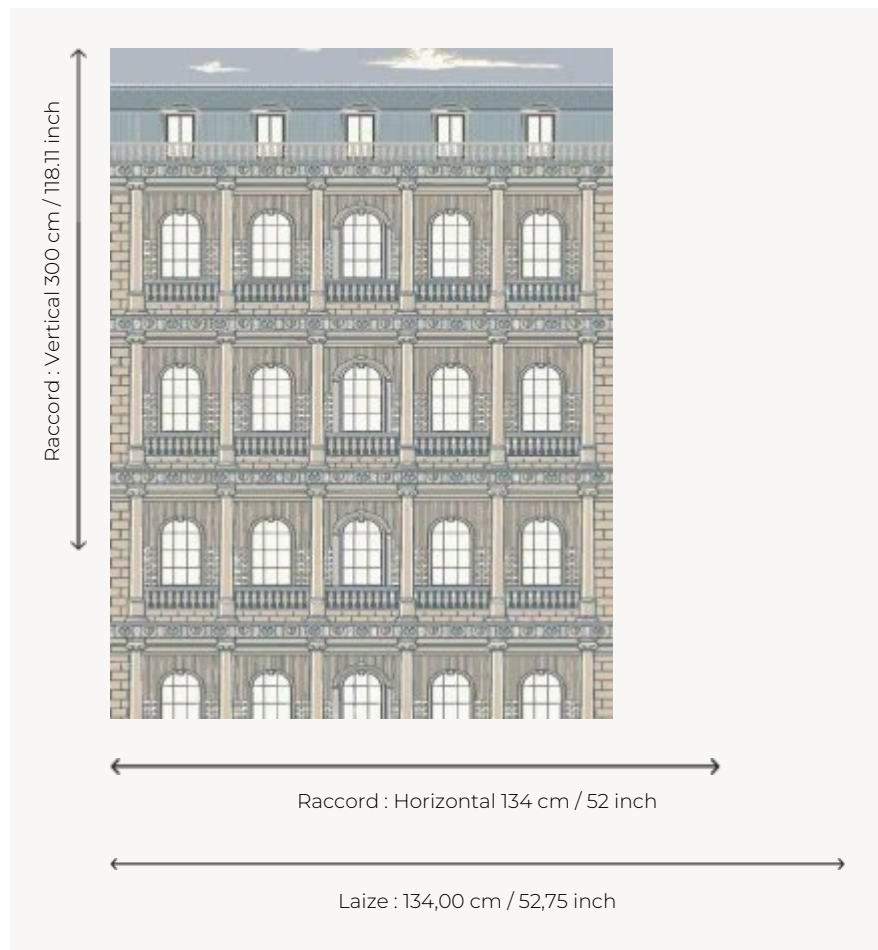

FP798001 NEOCLASSICAL

A tribute to the charm of neoclassical Parisian architecture, this panoramic wallpaper depicts a facade printed on a laminated textile. The buildings can be matched infinitely, every 134 cm.

FP798001 - Jour

Pierre Frey

TYPE	Wide width printed wallpapers - Paperbacked fabrics - Panoramic wallpapers
ARTIST	Ken Fulk
SALES UNIT	Available per panel
BACKING	NON WOVEN
COMPOSITION	61 % Polyester - 31 % Acrylic - 8 % Linen
WIDTH	134 cm / 52,75 inch
REPEAT	H: 134 cm - 52,00 inch V: 300 cm - 118,11 inch Straight repeat
WEIGHT	321 gr / m ²
CARE	
TRIMMING	Pretrimmed
HANGING/REMOVING	Paste the wall Wet removable
NOTES	Sold as a complete artwork
INFORMATION	1 roll = 1 panel

2 Colors

FP798001

Jour

FP798002

Eclipse