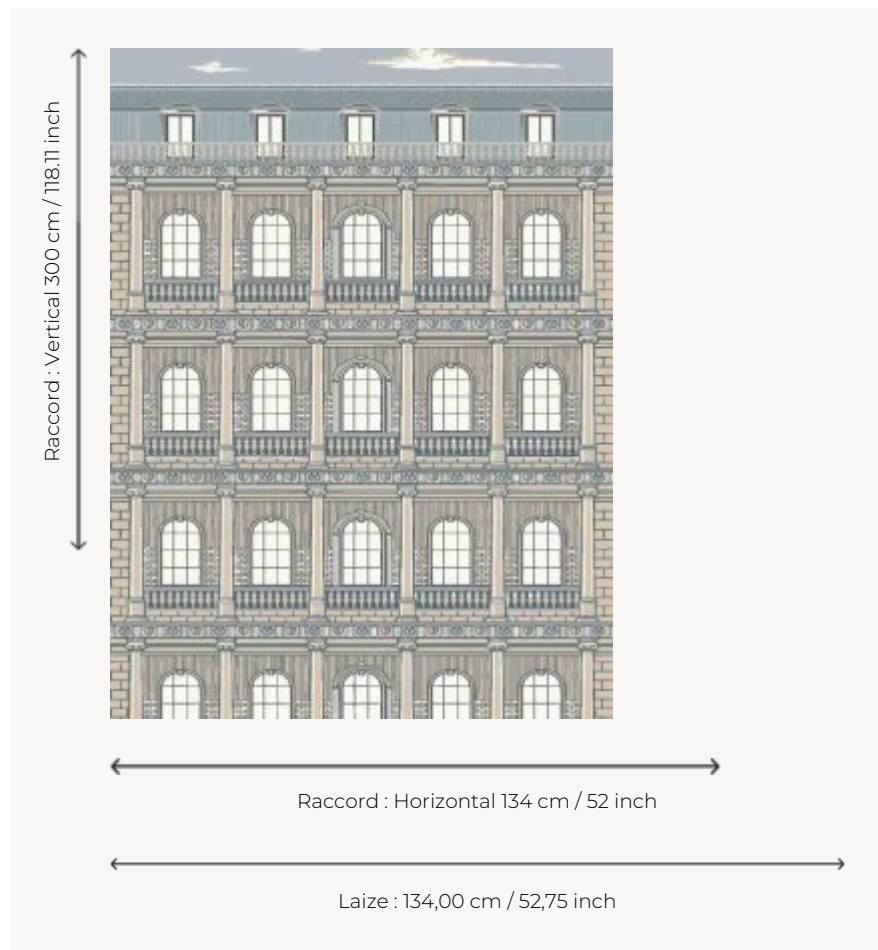

FP798001 NEOCLASSICAL

A tribute to the charm of neoclassical Parisian architecture, this panoramic wallpaper depicts a facade printed on a laminated textile. The buildings can be matched infinitely, every 134 cm.

FP798001 - Jour

Pierre Frey

TYPE	Wide width printed wallpapers - Paperbacked fabrics - Panoramic wallpapers
ARTIST	Ken Fulk
SALES UNIT	Available per panel
BACKING	NON WOVEN
COMPOSITION	61 % Polyester - 31 % Acrylic - 8 % Linen
WIDTH	134 cm / 52,75 inch
REPEAT	H: 134 cm - 52,00 inch V: 300 cm - 118,11 inch Straight repeat
WEIGHT	321 gr / m ²
CARE	
TRIMMING	Pretrimmed
HANGING/REMOVING	Paste the wall Wet removable
NOTES	Sold as a complete artwork
INFORMATION	1 roll = 1 panel

2 Colors

FP798001
Jour

FP798002
Eclipse