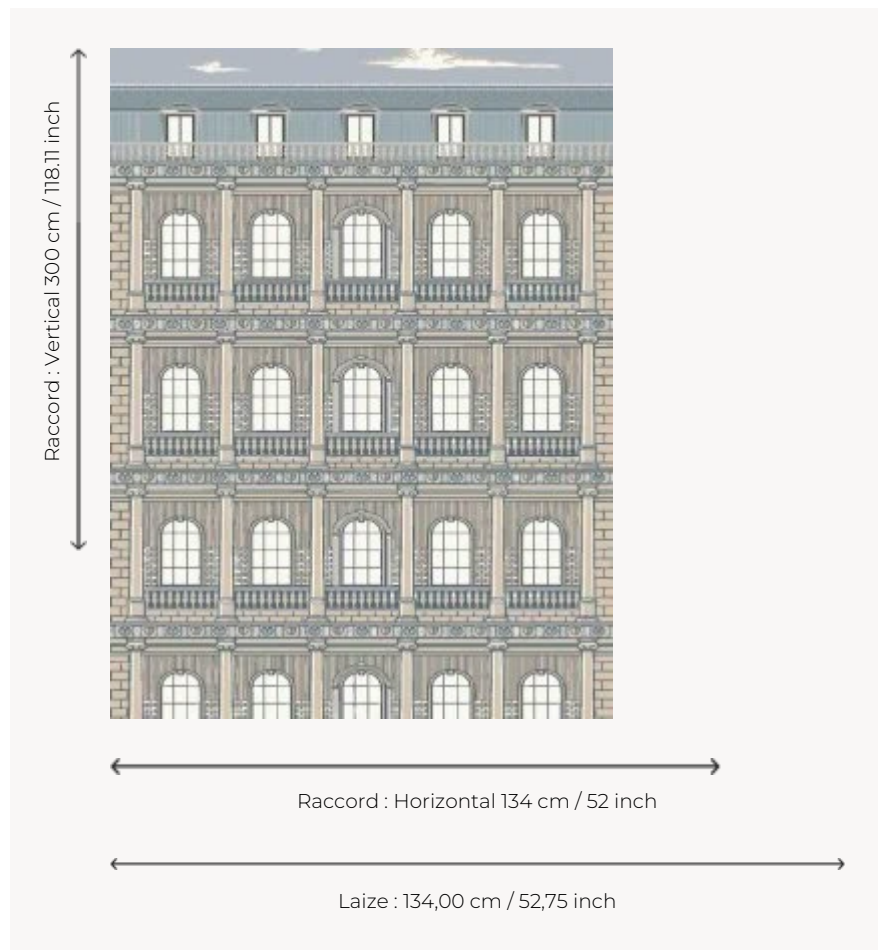

## FP798001 NEOCLASSICAL

A tribute to the charm of neoclassical Parisian architecture, this panoramic wallpaper depicts a facade printed on a laminated textile. The buildings can be matched infinitely, every 134 cm.

### Pierre Frey

<b>TYPE</b>	Wide width printed wallpapers - Paperbacked fabrics - Panoramic wallpapers
<b>ARTIST</b>	Ken Fulk
<b>SALES UNIT</b>	Available per panel
<b>BACKING</b>	NON WOVEN
<b>COMPOSITION</b>	61 % Polyester - 31 % Acrylic - 8 % Linen
<b>WIDTH</b>	134 cm / 52,75 inch
<b>REPEAT</b>	H: 134 cm - 52,00 inch V: 300 cm - 118,11 inch Straight repeat
<b>WEIGHT</b>	321 gr / m <sup>2</sup>
<b>CARE</b>	
<b>TRIMMING</b>	Pretrimmed
<b>HANGING/REMOVING</b>	Paste the wall Wet removable
<b>NOTES</b>	Sold as a complete artwork
<b>INFORMATION</b>	1 roll = 1 panel