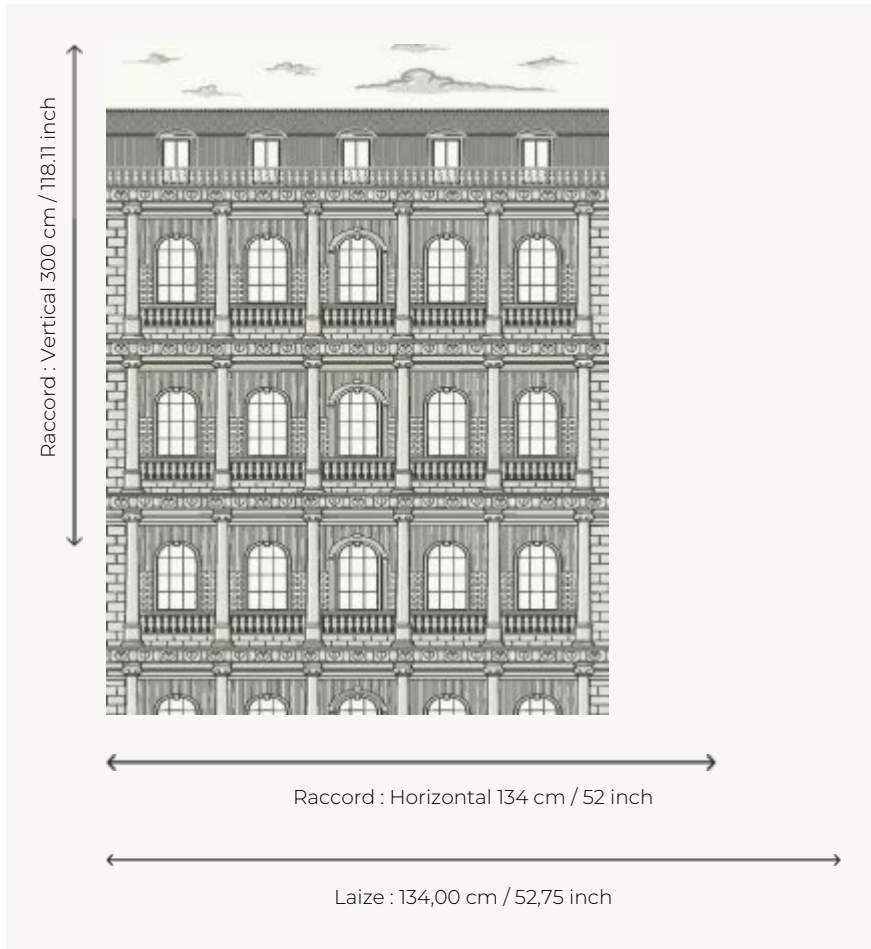

FP798002 NEOCLASSICAL

A tribute to the charm of neoclassical Parisian architecture, this panoramic wallpaper depicts a facade printed on a laminated textile. The buildings can be matched infinitely, every 134 cm.

FP798002 - Eclipse

Pierre Frey

TYPE	Wide width printed wallpapers - Paperbacked fabrics - Panoramic wallpapers
ARTIST	Ken Fulk
SALES UNIT	Available per panel
BACKING	NON WOVEN
COMPOSITION	61 % Polyester - 31 % Acrylic - 8 % Linen
WIDTH	134 cm / 52,75 inch
REPEAT	H: 134 cm - 52,00 inch V: 300 cm - 118,11 inch Straight repeat
WEIGHT	321 gr / m ²
CARE	
TRIMMING	Pretrimmed
HANGING/REMOVING	Paste the wall Wet removable
NOTES	Sold as a complete artwork
INFORMATION	1 roll = 1 panel