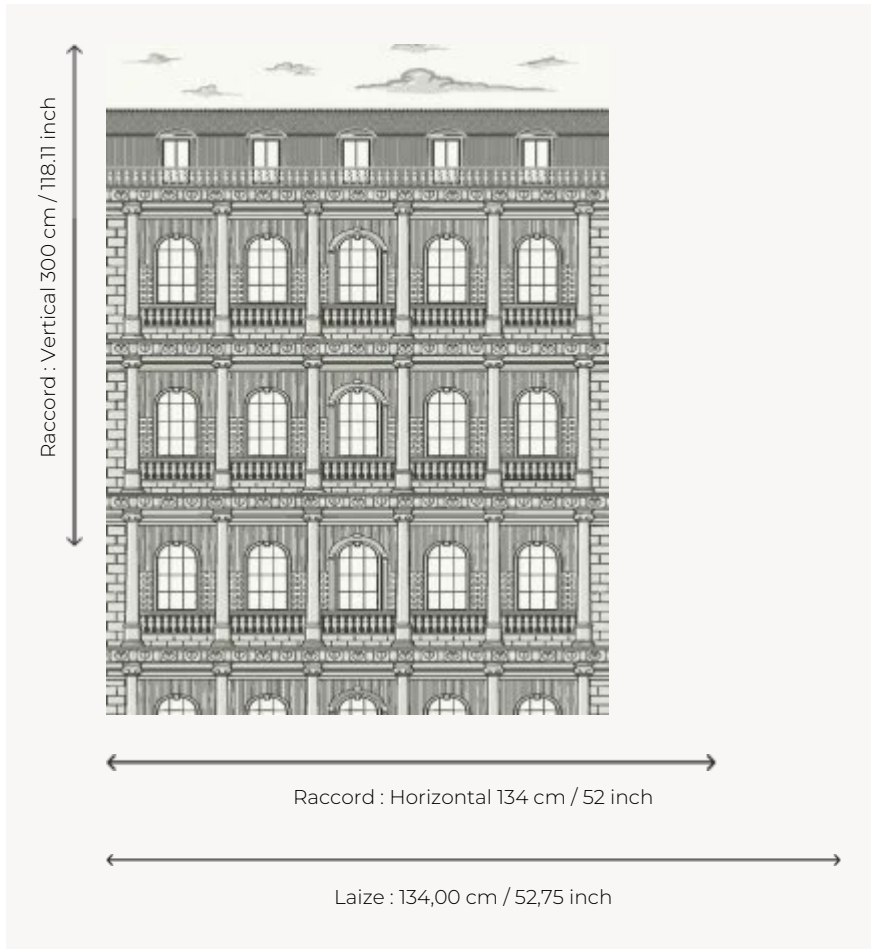

FP798002 NEOCLASSICAL

A tribute to the charm of neoclassical Parisian architecture, this panoramic wallpaper depicts a facade printed on a laminated textile. The buildings can be matched infinitely, every 134 cm.

FP798002 - Eclipse

Pierre Frey

| | |
|-------------------------|---|
| TYPE | Wide width printed wallpapers - Paperbacked fabrics - Panoramic wallpapers |
| ARTIST | Ken Fulk |
| SALES UNIT | Available per panel |
| BACKING | NON WOVEN |
| COMPOSITION | 61 % Polyester - 31 % Acrylic - 8 % Linen |
| WIDTH | 134 cm / 52,75 inch |
| REPEAT | H: 134 cm - 52,00 inch V: 300 cm - 118,11 inch Straight repeat |
| WEIGHT | 321 gr / m ² |
| CARE |  |
| TRIMMING | Pretrimmed |
| HANGING/REMOVING | Paste the wall Wet removable |
| NOTES | Sold as a complete artwork |
| INFORMATION | 1 roll = 1 panel |