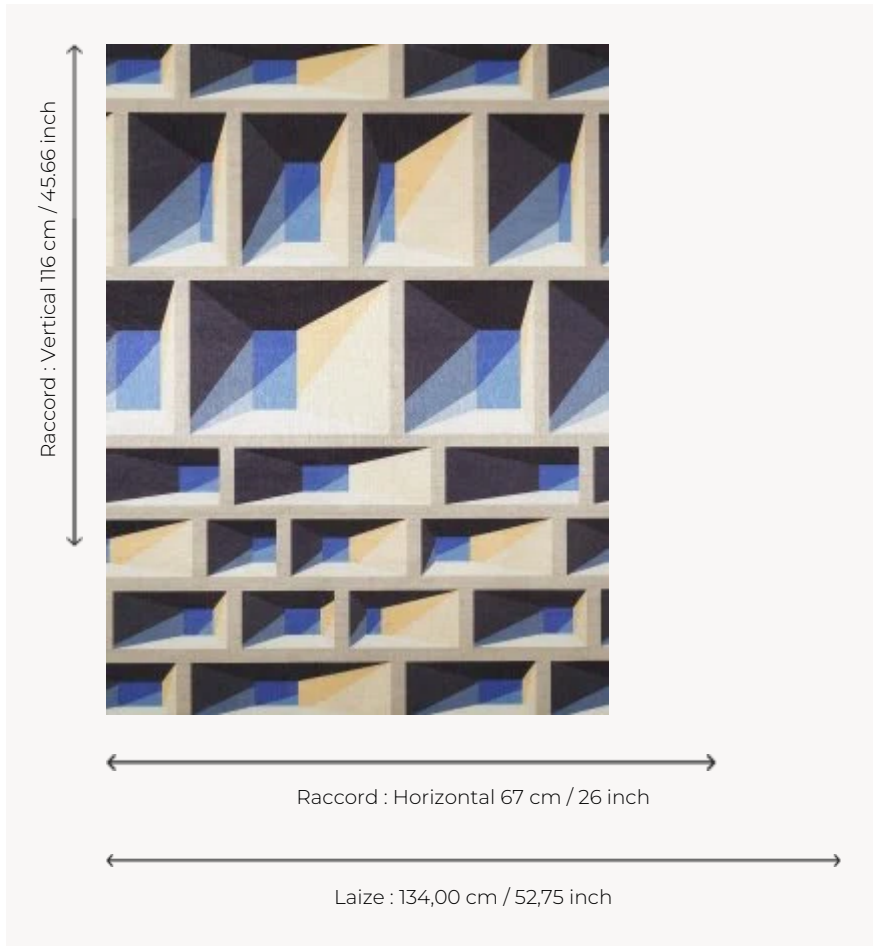

FP800002 BRUTALIST

Like a celebration of Brutalist architecture, of which the Velasca Tower in Milan is one of the most notable examples, this lightly glossy wire print plays with perspective like light on a façade. This wallpaper is printed, in wide width, in transfer on a non-woven backing.

FP800002 - Horizon

Pierre Frey

TYPE	End-on-end threads - Wide width printed wallpapers
ARTIST	Ken Fulk
SALES UNIT	Available per meter/yard
BACKING	NON WOVEN
COMPOSITION	100 % Polyester
WIDTH	134 cm / 52,75 inch
REPEAT	H: 67 cm - 26,00 inch V: 116 cm - 45,66 inch Straight repeat
WEIGHT	265 gr / m ²
CARE	
TRIMMING	Trimmed
HANGING/REMOVING	Paste the wall Strippable
CERTIFICATIONS	ASTM E84 Class A EUROCLASS C-s2,d0
NOTES	Good lightfastness
BOOK	F9979PPFREY30