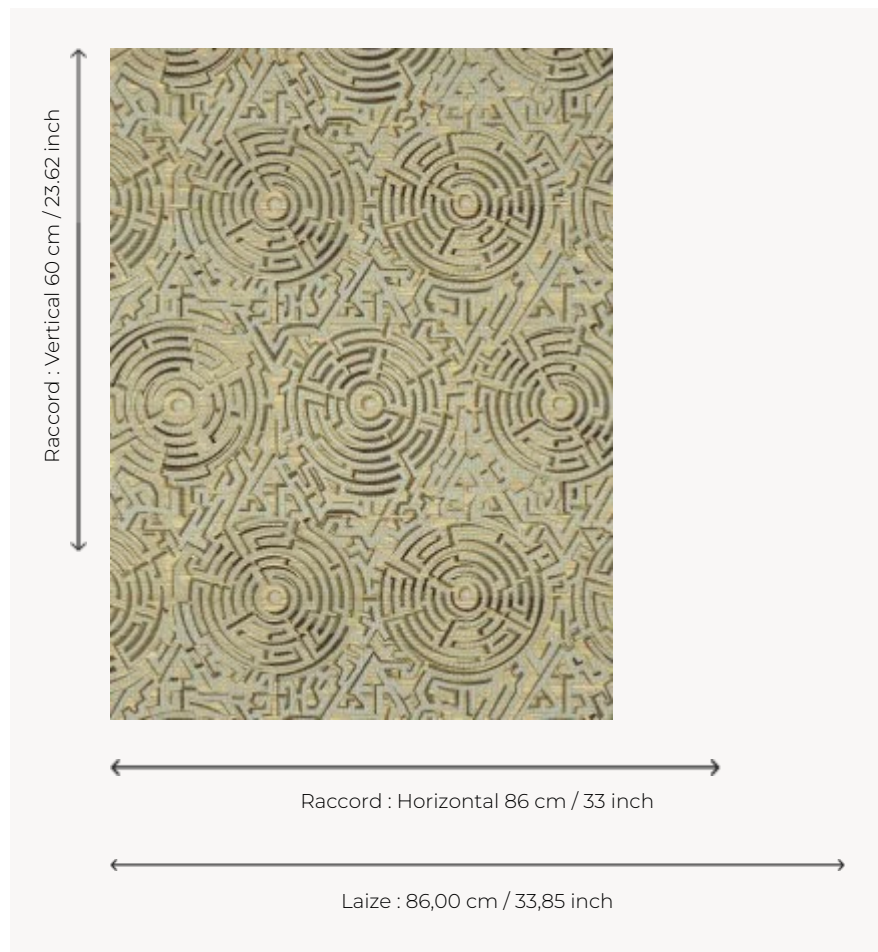

FP802002 HEDGEROW

Seen from the sky, this labyrinth of hedges interweave as symbols of patience and self reflection. A tribute to landscape construction, this design combines references to 18th century gardens designed by Lancelot Brown and the illusionist works of Escher. Embroidered on straw in small widths and laminated on a paper backing, the patterns play with the light through different stitch effects creating a volume effect.

FP802002 - Lichen

Pierre Frey

TYPE	Embossed patterns - Straws and similar materials - Embroideries
ARTIST	Ken Fulk
SALES UNIT	Available per roll of 7,20 mts
BACKING	PAPER
COMPOSITION	35 % Viscose - 32 % Sisa - 20 % Polyester - 13 % Cotton
WIDTH	86 cm / 33,85 inch
REPEAT	H: 86 cm - 33,00 inch V: 60 cm - 23,62 inch Straight repeat
WEIGHT	685 gr / m ²
CARE	 
TRIMMING	Trimmed
HANGING/REMOVING	Paste the wall Dry strippable
INFORMATION	Panel effect
BOOK	F9979PPFREY30

2 Colors

FP802001
Neige

FP802002
Lichen