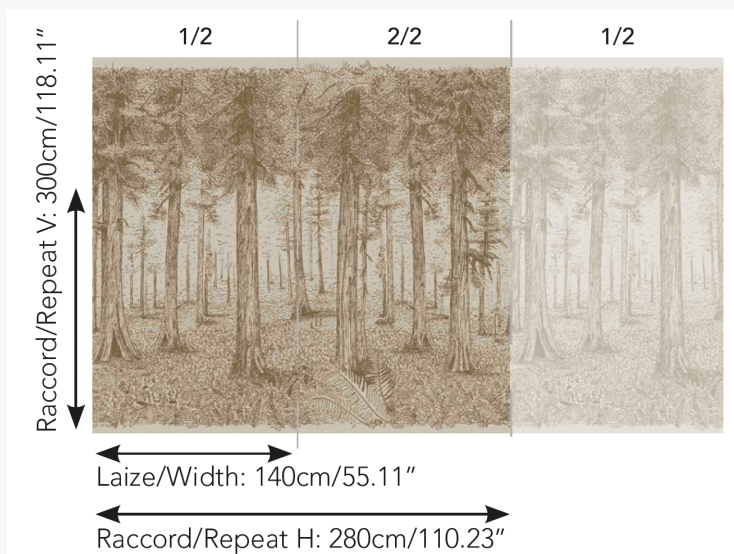

FP803001 A THOUSAND REDWOODS

Although they once flourished throughout much of the Northwestern Hemisphere, today in America, ancient redwoods are found exclusively along the coastal region of Northern California and Oregon. These majestic trees give the forest a cathedral-like appearance, as seen in this panoramic wallpaper printed on raffia threads laminated to a non-woven backing. It is woven in two 140 cm widths and can be matched at will.

FP803001 - Champagne

Pierre Frey

TYPE	Paperbacked fabrics - Panoramic wallpapers
ARTIST	Ken Fulk
SALES UNIT	Available per panel
BACKING	NON WOVEN
COMPOSITION	67 % Polyester - 29 % Polyamide - 4 % Cotton
WIDTH	140 cm / 55,11 inch
REPEAT	H: 280 cm - 110,00 inch V: 300 cm - 118,11 inch
WEIGHT	467 gr / m ²
CARE	
TRIMMING	Trimmed
HANGING/REMOVING	Paste the wall Wet removable
CERTIFICATIONS	ASTM E84 Class A
NOTES	Sold as a complete artwork
INFORMATION	1 roll = 2 panels
BOOK	F9979PPFREY30