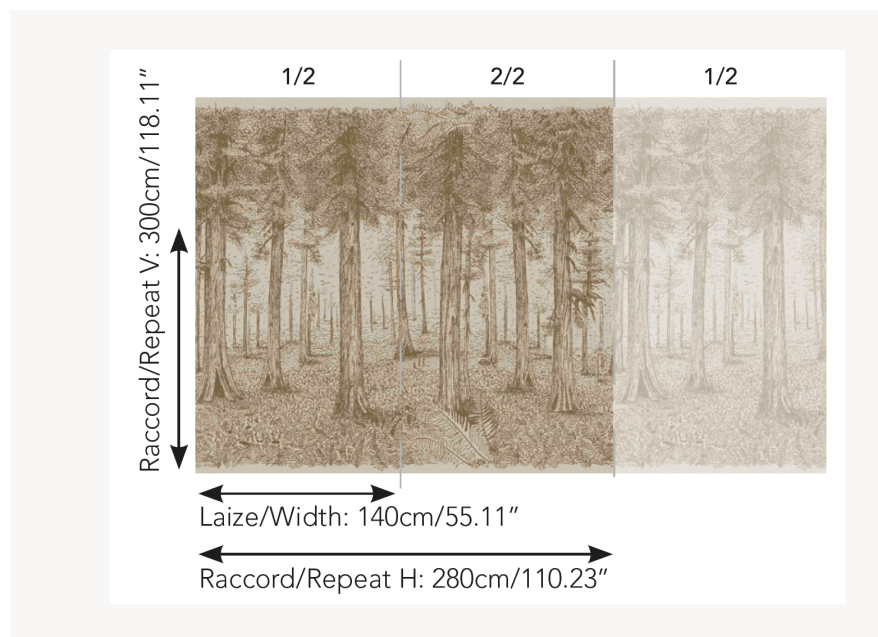

FP803001 A THOUSAND REDWOODS

Although they once flourished throughout much of the Northwestern Hemisphere, today in America, ancient redwoods are found exclusively along the coastal region of Northern California and Oregon. These majestic trees give the forest a cathedral-like appearance, as seen in this panoramic wallpaper printed on raffia threads laminated to a non-woven backing. It is woven in two 140 cm widths and can be matched at will.

FP803001 - Champagne

Pierre Frey

TYPE	Paperbacked fabrics - Panoramic wallpapers
ARTIST	Ken Fulk
SALES UNIT	Available per panel
BACKING	NON WOVEN
COMPOSITION	67 % Polyester - 29 % Polyamide - 4 % Cotton
WIDTH	140 cm / 55,11 inch
REPEAT	H: 280 cm - 110,00 inch V: 300 cm - 118,11 inch
WEIGHT	467 gr / m ²
CARE	
TRIMMING	Trimmed
HANGING/REMOVING	Paste the wall Wet removable
CERTIFICATIONS	ASTM E84 Class A
NOTES	Sold as a complete artwork
INFORMATION	1 roll = 2 panels
BOOK	F9979PPFREY30