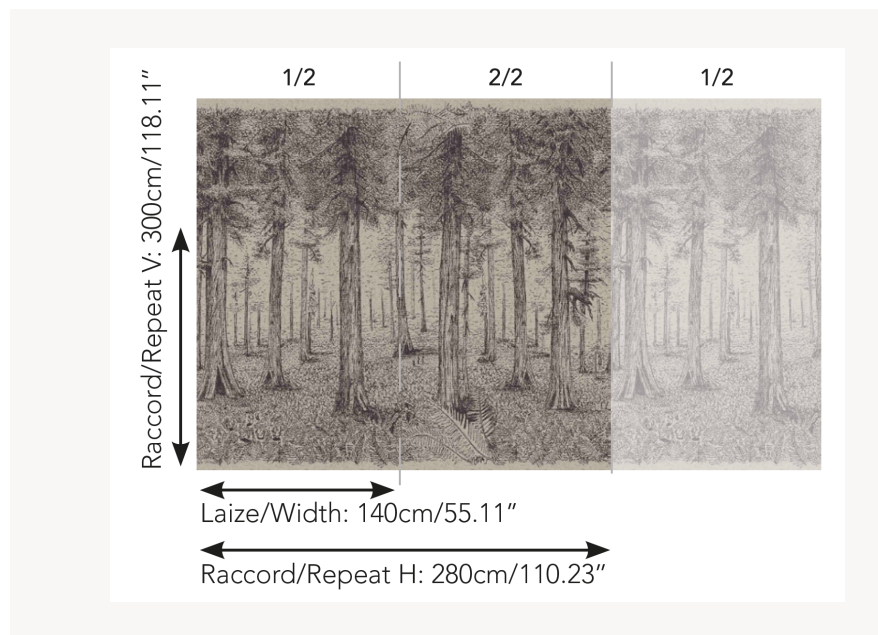

FP803002 A THOUSAND REDWOODS

Although they once flourished throughout much of the Northwestern Hemisphere, today in America, ancient redwoods are found exclusively along the coastal region of Northern California and Oregon. These majestic trees give the forest a cathedral-like appearance, as seen in this panoramic wallpaper printed on raffia threads laminated to a non-woven backing. It is woven in two 140 cm widths and can be matched at will.

FP803002 - Fusain

Pierre Frey

TYPE	Paperbacked fabrics - Panoramic wallpapers
ARTIST	Ken Fulk
SALES UNIT	Available per panel
BACKING	NON WOVEN
COMPOSITION	67 % Polyester - 29 % Polyamide - 4 % Cotton
WIDTH	140 cm / 55,11 inch
REPEAT	H: 280 cm - 110,00 inch V: 300 cm - 118,11 inch
WEIGHT	467 gr / m ²
CARE	
TRIMMING	Trimmed
HANGING/REMOVING	Paste the wall Wet removable
CERTIFICATIONS	ASTM E84 Class A
NOTES	Sold as a complete artwork
INFORMATION	1 roll = 2 panels
BOOK	F9979PPFREY30