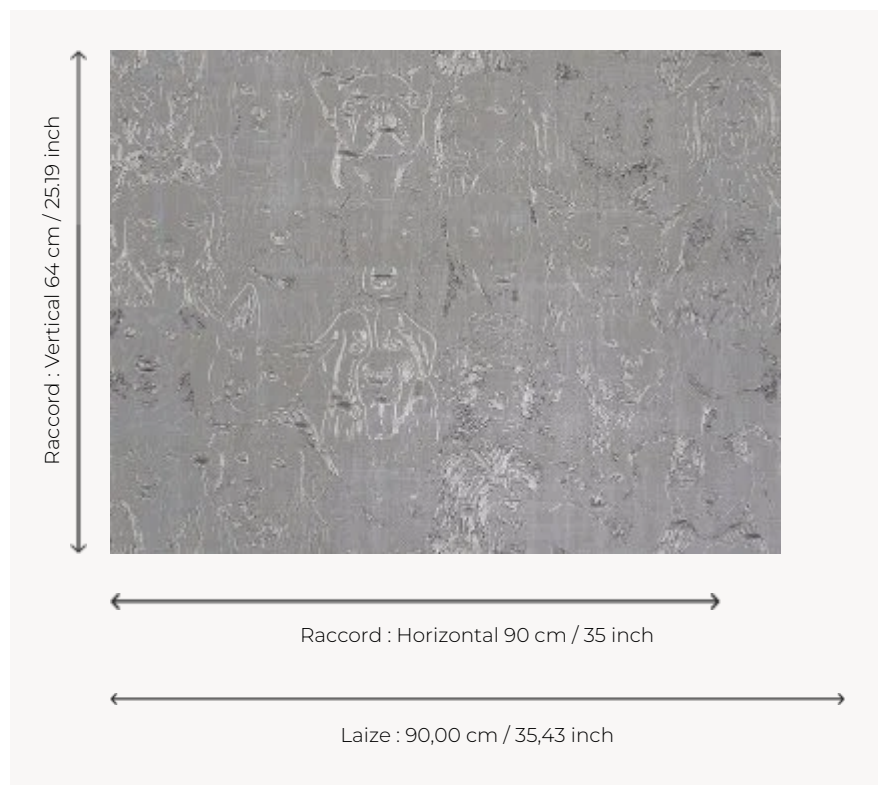

FP804003 - Corde

Pierre Frey

TYPE	Wide width printed wallpapers - Embossed patterns
ARTIST	Ken Fulk
SALES UNIT	Available per meter/yard
BACKING	NON WOVEN
COMPOSITION	100 % Polyester
WIDTH	90 cm / 35,43 inch
REPEAT	H: 90 cm - 35,00 inch V: 64 cm - 25,19 inch Straight repeat
WEIGHT	245 gr / m ²
CARE	
TRIMMING	Trimmed
HANGING/REMOVING	Paste the wall Wet removable
CERTIFICATIONS	EUROCLASS B-s1,d0 ASTM E84 Class A
NOTES	Good lightfastness Flame retardant backing
BOOK	F9979PPFREY30