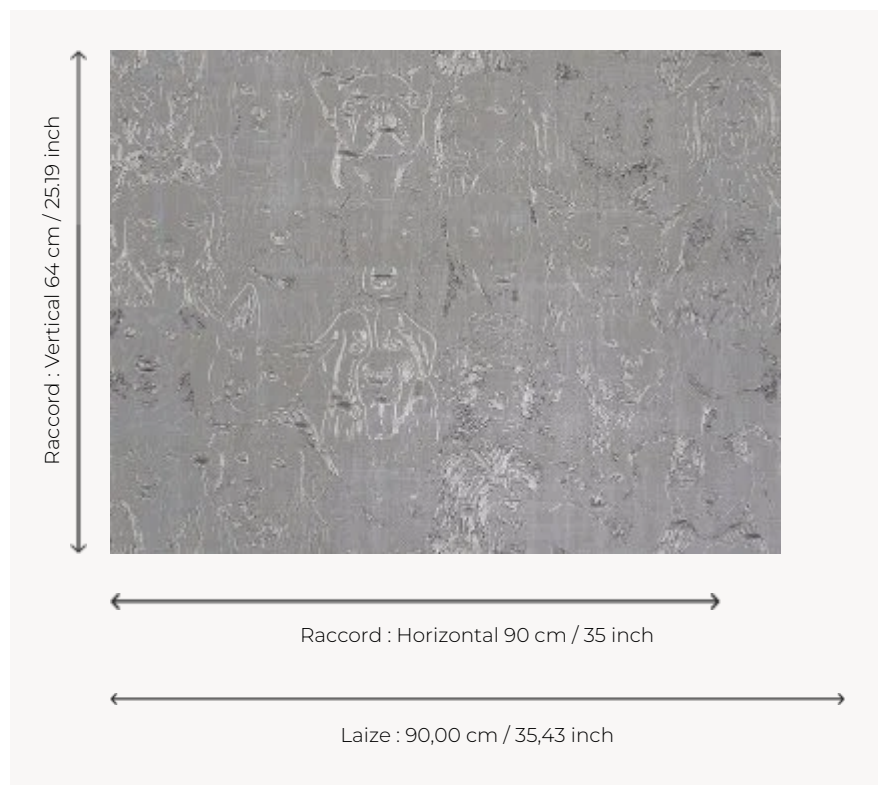

### FP804003 - Corde

### Pierre Frey

<b>TYPE</b>	Wide width printed wallpapers - Embossed patterns
<b>ARTIST</b>	Ken Fulk
<b>SALES UNIT</b>	Available per meter/yard
<b>BACKING</b>	NON WOVEN
<b>COMPOSITION</b>	100 % Polyester
<b>WIDTH</b>	90 cm / 35,43 inch
<b>REPEAT</b>	H: 90 cm - 35,00 inch V: 64 cm - 25,19 inch Straight repeat
<b>WEIGHT</b>	245 gr / m <sup>2</sup>
<b>CARE</b>	
<b>TRIMMING</b>	Trimmed
<b>HANGING/REMOVING</b>	Paste the wall Wet removable
<b>CERTIFICATIONS</b>	EUROCLASS B-s1,d0 ASTM E84 Class A
<b>NOTES</b>	Good lightfastness Flame retardant backing
<b>BOOK</b>	F9979PPFREY30