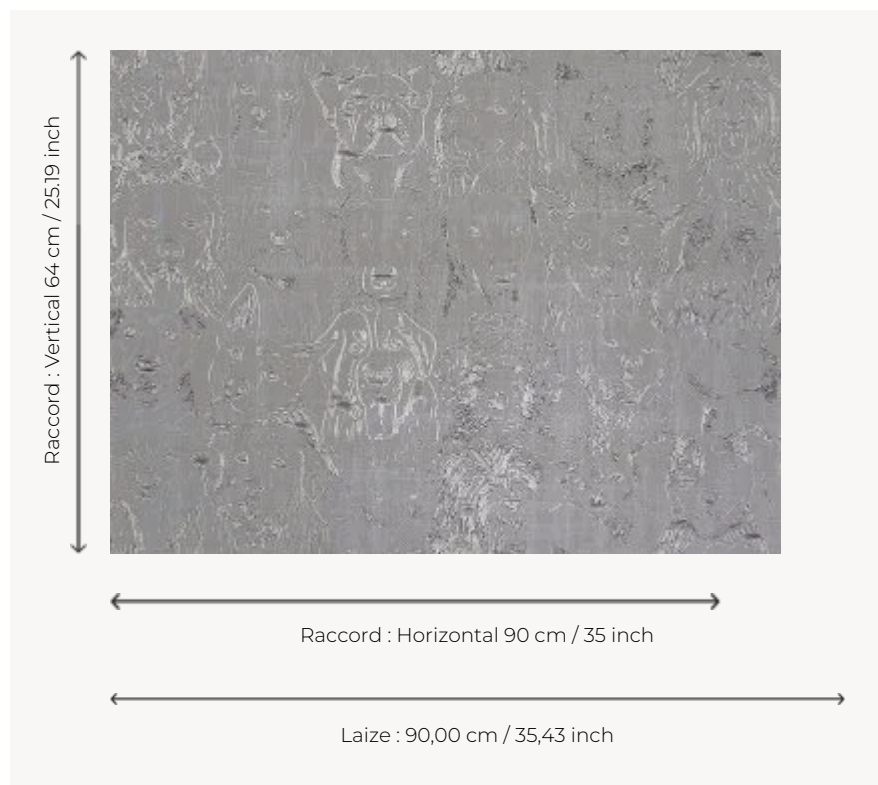

### FP804003 - Corde

### Pierre Frey

<b>TYPE</b>	Wide width printed wallpapers - Embossed patterns
<b>ARTIST</b>	Ken Fulk
<b>SALES UNIT</b>	Available per meter/yard
<b>BACKING</b>	NON WOVEN
<b>COMPOSITION</b>	100 % Polyester
<b>WIDTH</b>	90 cm / 35,43 inch
<b>REPEAT</b>	H: 90 cm - 35,00 inch V: 64 cm - 25,19 inch Straight repeat
<b>WEIGHT</b>	245 gr / m <sup>2</sup>
<b>CARE</b>	
<b>TRIMMING</b>	Trimmed
<b>HANGING/REMOVING</b>	Paste the wall Wet removable
<b>CERTIFICATIONS</b>	EUROCLASS B-s1,d0 ASTM E84 Class A
<b>NOTES</b>	Good lightfastness Flame retardant backing
<b>BOOK</b>	F9979PPFREY30