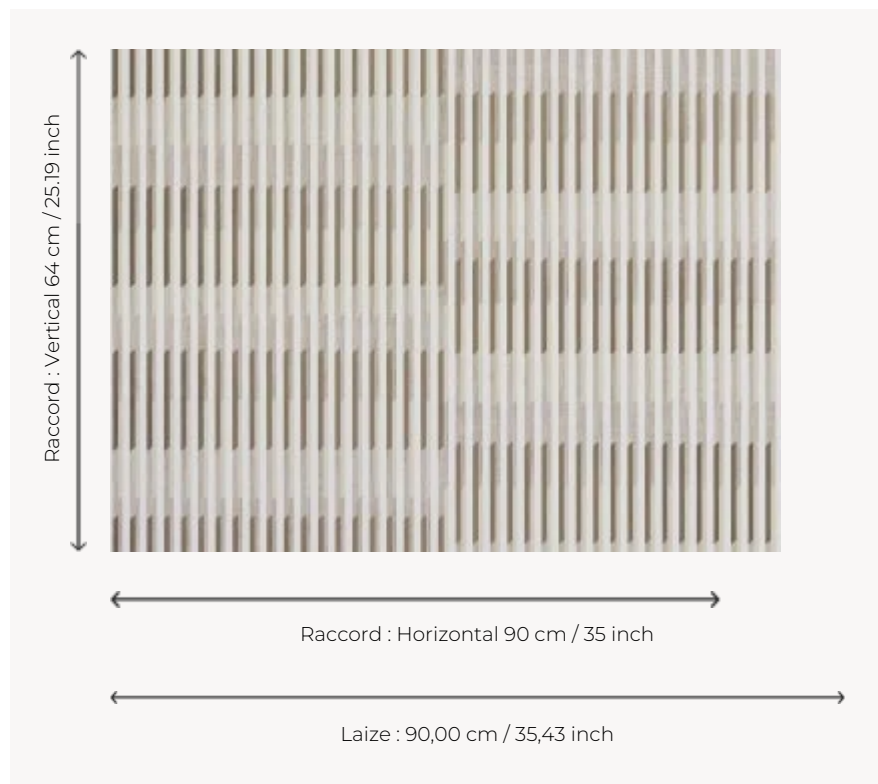

FP805001 KEN'S LINES

A recurring theme in Ken Fulk's designs, the stripes, initially vertical, are playing with the illusion of other horizontals, following the color theories of the Bauhaus artist Josef Albers. This wallpaper shows a very sophisticated digital printing technique: metallic effect printed in transfer and use of swelling inks. Laminated on a non-woven backing, it plays with alternating matte and glossy effects.

FP805001 - Brume

Pierre Frey

TYPE	Wide width printed wallpapers
ARTIST	Ken Fulk
SALES UNIT	Available per meter/yard
BACKING	NON WOVEN
COMPOSITION	100 % Polyester
WIDTH	90 cm / 35,43 inch
REPEAT	H: 90 cm - 35,00 inch V: 64 cm - 25,19 inch Straight repeat
WEIGHT	205 gr / m ²
CARE	
TRIMMING	Trimmed
HANGING/REMOVING	Paste the wall Wet removable
CERTIFICATIONS	EUROCLASS B-s1,d0 ASTM E84 Class A
NOTES	Good lightfastness Flame retardant backing
BOOK	F9979PPFREY30

5 Colors

FP805001
Brume

FP805002
Orage

FP805003
Prairie

FP805004
Ocean

FP805005
Corail