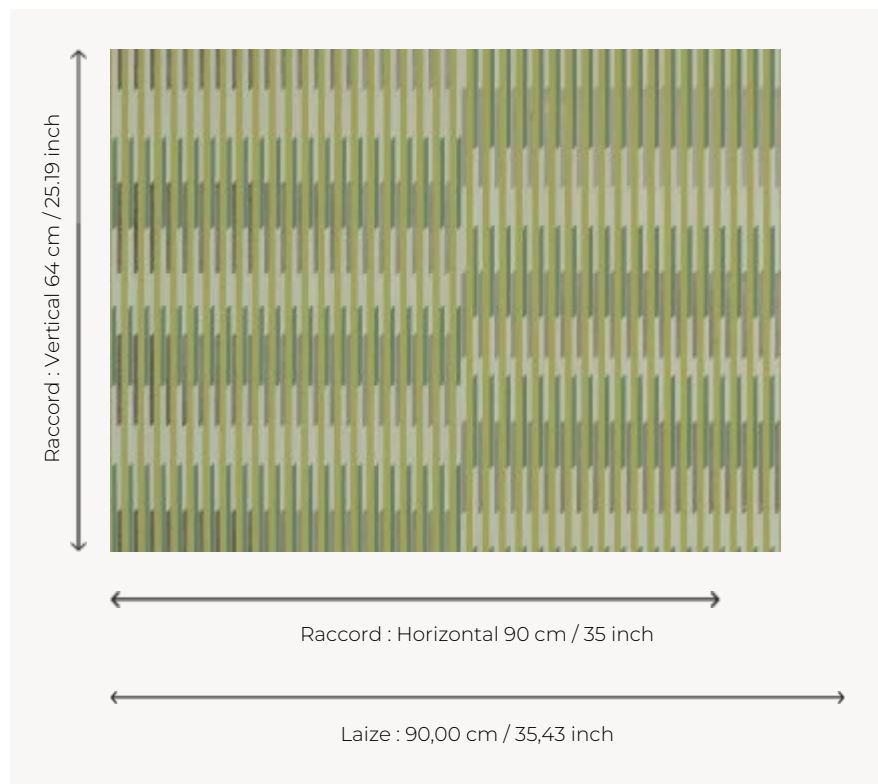

FP805003 KEN'S LINES

A recurring theme in Ken Fulk's designs, the stripes, initially vertical, are playing with the illusion of other horizontals, following the color theories of the Bauhaus artist Josef Albers. This wallpaper shows a very sophisticated digital printing technique: metallic effect printed in transfer and use of swelling inks. Laminated on a non-woven backing, it plays with alternating matte and glossy effects.

FP805003 - Prairie

Pierre Frey

TYPE	Wide width printed wallpapers
ARTIST	Ken Fulk
SALES UNIT	Available per meter/yard
BACKING	NON WOVEN
COMPOSITION	100 % Polyester
WIDTH	90 cm / 35,43 inch
REPEAT	H: 90 cm - 35,00 inch V: 64 cm - 25,19 inch Straight repeat
WEIGHT	205 gr / m ²
CARE	
TRIMMING	Trimmed
HANGING/REMOVING	Paste the wall Wet removable
CERTIFICATIONS	EUROCLASS B-s1,d0 ASTM E84 Class A
NOTES	Good lightfastness Flame retardant backing
BOOK	F9979PPFREY30

5 Colors

FP805001
Brume

FP805002
Orage

FP805003
Prairie

FP805004
Ocean

FP805005
Corail