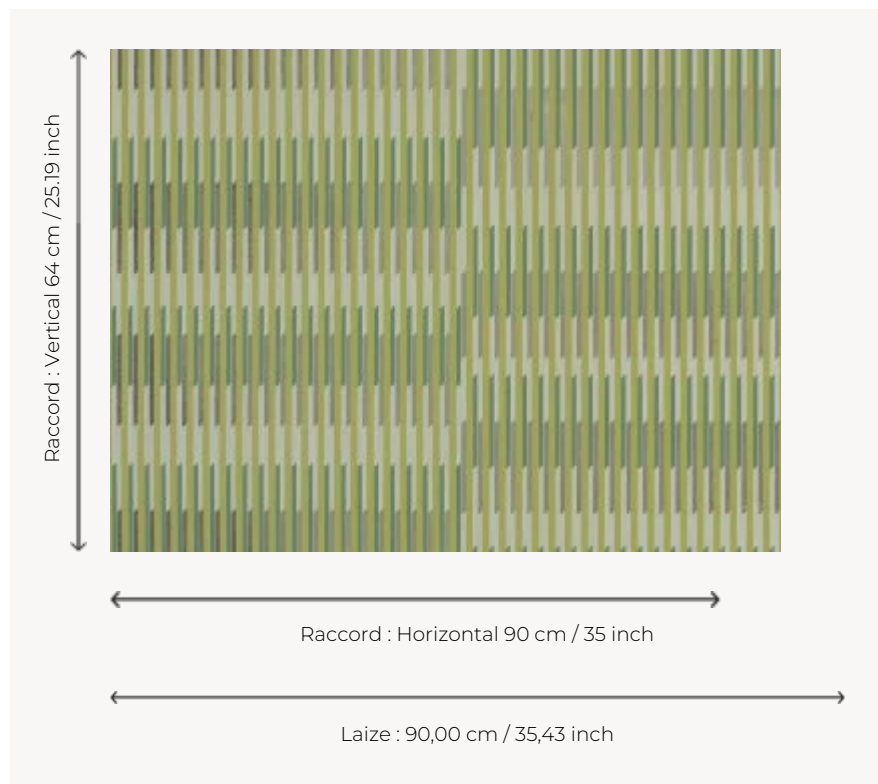

FP805003 KEN'S LINES

A recurring theme in Ken Fulk's designs, the stripes, initially vertical, are playing with the illusion of other horizontals, following the color theories of the Bauhaus artist Josef Albers. This wallpaper shows a very sophisticated digital printing technique: metallic effect printed in transfer and use of swelling inks. Laminated on a non-woven backing, it plays with alternating matte and glossy effects.

FP805003 - Prairie

Pierre Frey

TYPE	Wide width printed wallpapers
ARTIST	Ken Fulk
SALES UNIT	Available per meter/yard
BACKING	NON WOVEN
COMPOSITION	100 % Polyester
WIDTH	90 cm / 35,43 inch
REPEAT	H: 90 cm - 35,00 inch V: 64 cm - 25,19 inch Straight repeat
WEIGHT	205 gr / m ²
CARE	
TRIMMING	Trimmed
HANGING/REMOVING	Paste the wall Wet removable
CERTIFICATIONS	EUROCLASS B-s1,d0 ASTM E84 Class A
NOTES	Good lightfastness Flame retardant backing
BOOK	F9979PPFREY30

5 Colors

FP805001
Brume

FP805002
Orage

FP805003
Prairie

FP805004
Ocean

FP805005
Corail