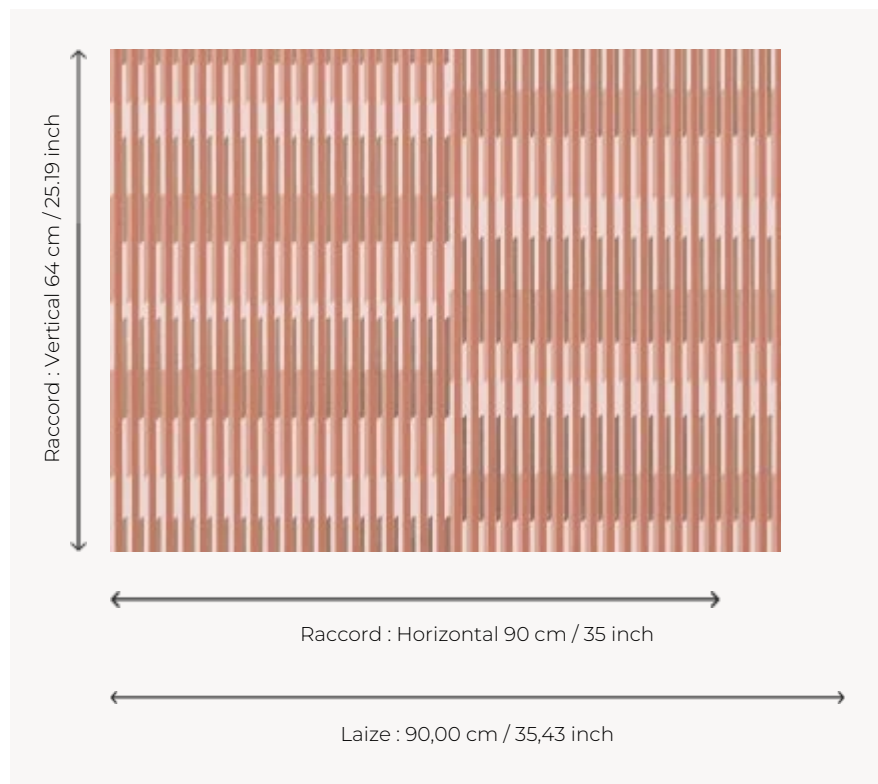

FP805005 KEN'S LINES

A recurring theme in Ken Fulk's designs, the stripes, initially vertical, are playing with the illusion of other horizontals, following the color theories of the Bauhaus artist Josef Albers. This wallpaper shows a very sophisticated digital printing technique: metallic effect printed in transfer and use of swelling inks. Laminated on a non-woven backing, it plays with alternating matte and glossy effects.

FP805005 - Corail

Pierre Frey

TYPE	Wide width printed wallpapers
ARTIST	Ken Fulk
SALES UNIT	Available per meter/yard
BACKING	NON WOVEN
COMPOSITION	100 % Polyester
WIDTH	90 cm / 35,43 inch
REPEAT	H: 90 cm - 35,00 inch V: 64 cm - 25,19 inch Straight repeat
WEIGHT	205 gr / m ²
CARE	
TRIMMING	Trimmed
HANGING/REMOVING	Paste the wall Wet removable
CERTIFICATIONS	EUROCLASS B-s1,d0 ASTM E84 Class A
NOTES	Good lightfastness Flame retardant backing
BOOK	F9979PPFREY30