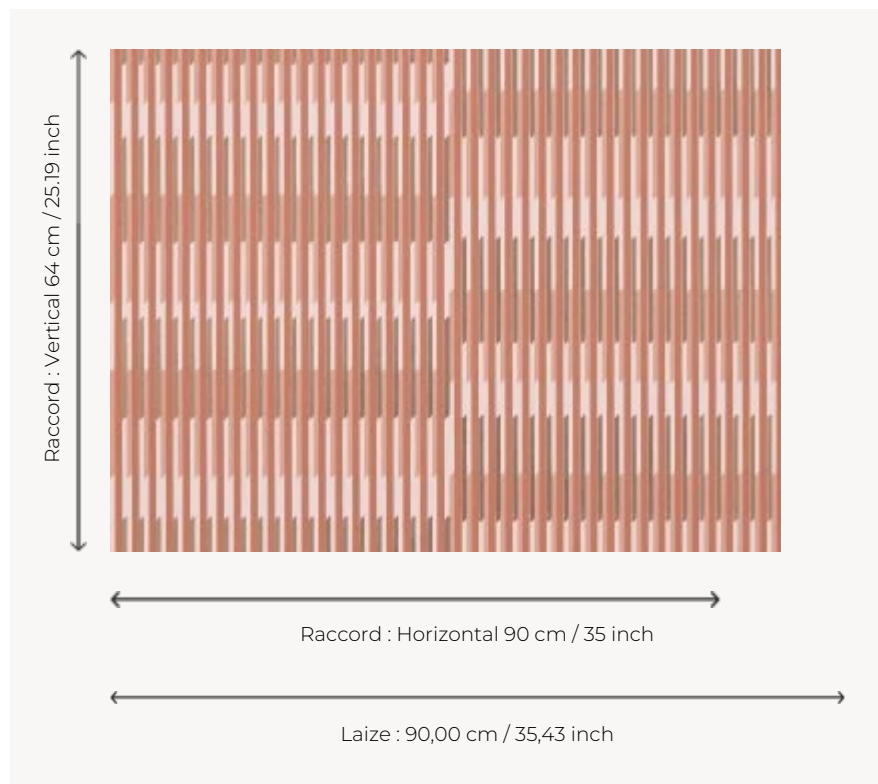

FP805005 KEN'S LINES

A recurring theme in Ken Fulk's designs, the stripes, initially vertical, are playing with the illusion of other horizontals, following the color theories of the Bauhaus artist Josef Albers. This wallpaper shows a very sophisticated digital printing technique: metallic effect printed in transfer and use of swelling inks. Laminated on a non-woven backing, it plays with alternating matte and glossy effects.

FP805005 - Corail

Pierre Frey

TYPE	Wide width printed wallpapers
ARTIST	Ken Fulk
SALES UNIT	Available per meter/yard
BACKING	NON WOVEN
COMPOSITION	100 % Polyester
WIDTH	90 cm / 35,43 inch
REPEAT	H: 90 cm - 35,00 inch V: 64 cm - 25,19 inch Straight repeat
WEIGHT	205 gr / m ²
CARE	
TRIMMING	Trimmed
HANGING/REMOVING	Paste the wall Wet removable
CERTIFICATIONS	EUROCLASS B-s1,d0 ASTM E84 Class A
NOTES	Good lightfastness Flame retardant backing
BOOK	F9979PPFREY30