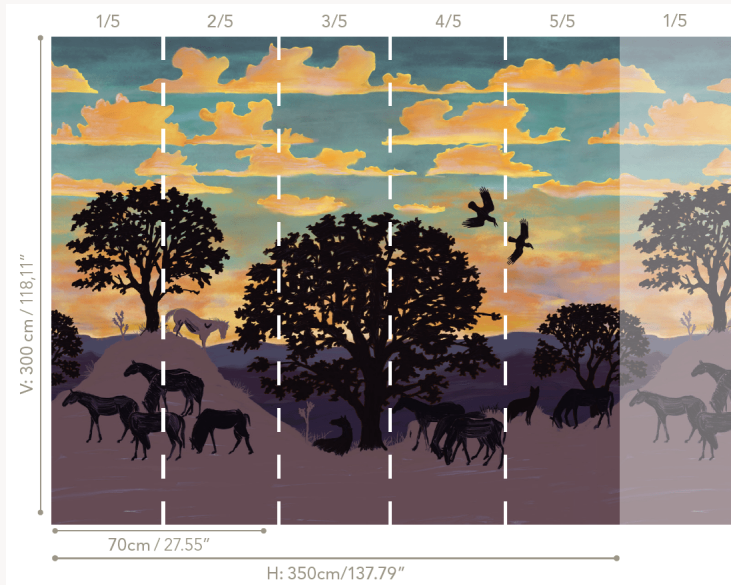

FP806001 SHELTERING SKY

Inspired by the folklore of the American West and the landscapes of painter Maynard Dixon dear to Ken Fulk, this panoramic wallpaper draws silhouettes of ancient trees, wild horses and birds of prey standing out against a spectacular Texas sunset. Digital print on a non-woven backing.

FP806001 - Soird'ete

Pierre Frey

TYPE	Small width printed wallpapers - Panoramic wallpapers
ARTIST	Ken Fulk
SALES UNIT	Available per panel
BACKING	NON WOVEN
COMPOSITION	-
WIDTH	70 cm / 27,55 inch
REPEAT	H: 350 cm - 137,00 inch V: 300 cm - 118,11 inch
WEIGHT	167 gr / m ²
CARE	
TRIMMING	Trimmed
HANGING/REMOVING	Paste the wall Strippable
CERTIFICATIONS	EUROCLASS B-s1,d0
NOTES	Good lightfastness Flame retardant backing Sold as a complete artwork
INFORMATION	1 roll = 5 panels

1 Colors

FP806001
Soird'ete