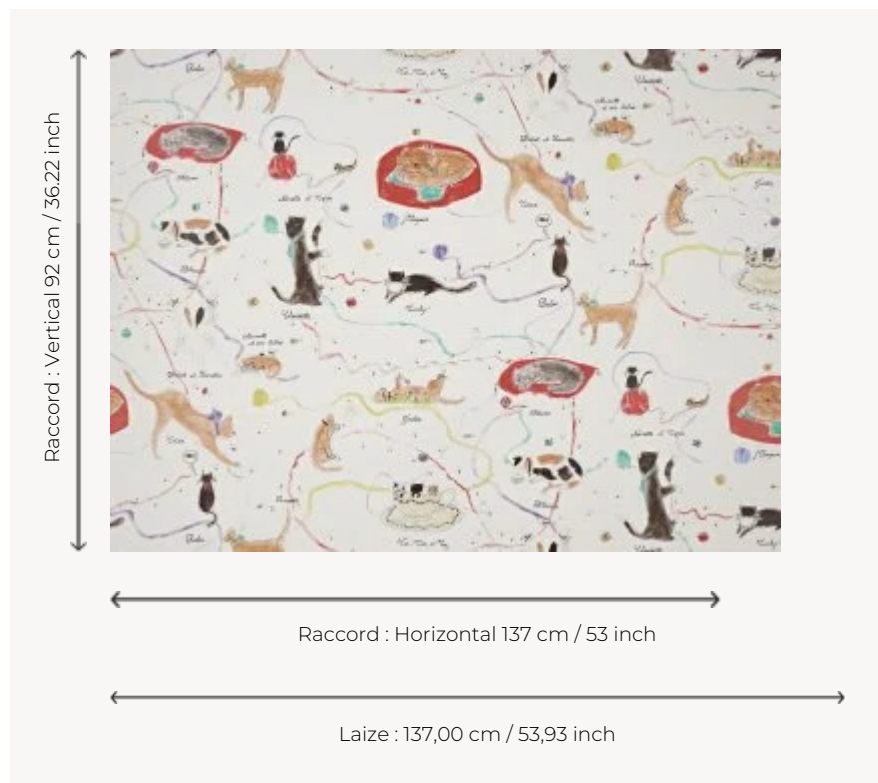

FP807001 LES PETITS CHATS DE COLETTE

The whole cat family is here ! Balou, Princesse, Plume... After playing with the balls of wool, some rest while others dream of a good meal... The smallest are hiding. Mixed techniques and collages for this animated composition realized by Colette, 12 years old.

FP807001 - Multicolore

Pierre Frey

TYPE	Wide width printed wallpapers
SALES UNIT	Available per meter/yard
BACKING	NON WOVEN
COMPOSITION	-
WIDTH	137 cm / 53,93 inch
REPEAT	H: 137 cm - 53,00 inch V: 92 cm - 36,22 inch Straight repeat
WEIGHT	180 gr / m ²
CARE	
TRIMMING	Pretrimmed
HANGING/REMOVING	Paste the wall Wet removable
CERTIFICATIONS	EUROCLASS B-s1,d0 ASTM E84 Class A
NOTES	Flame retardant backing
INFORMATION	Use the trim & join marks during installation. Double-cut installation.
BOOK	F9979PPFREY28