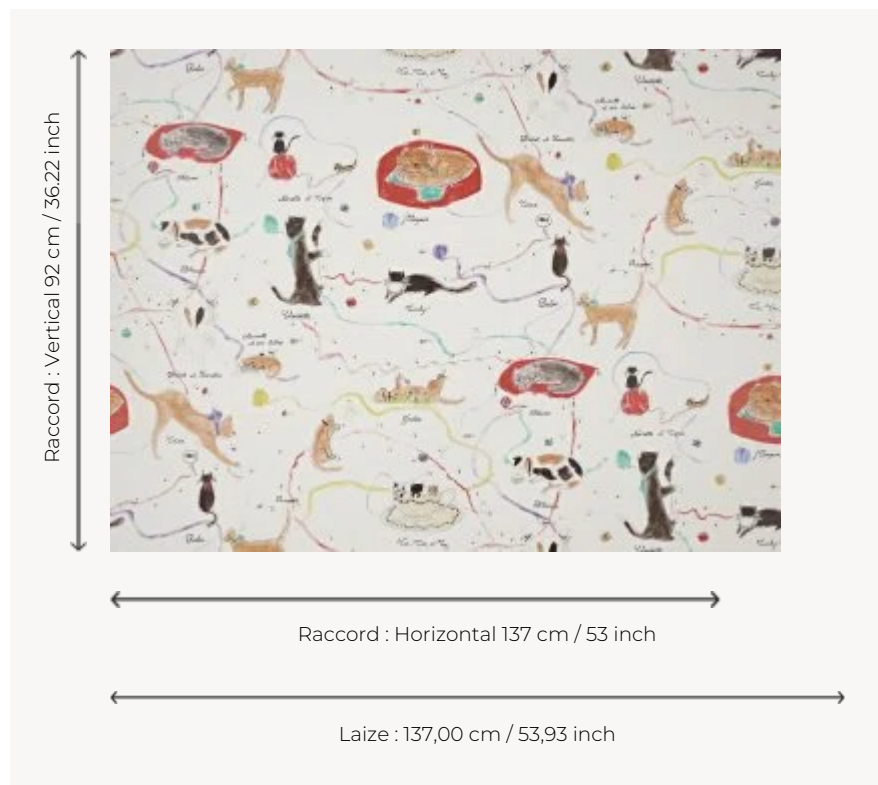

## FP807001 LES PETITS CHATS DE COLETTE

The whole cat family is here ! Balou, Princesse, Plume... After playing with the balls of wool, some rest while others dream of a good meal... The smallest are hiding. Mixed techniques and collages for this animated composition realized by Colette, 12 years old.

### FP807001 - Multicolore

### Pierre Frey

<b>TYPE</b>	Wide width printed wallpapers
<b>SALES UNIT</b>	Available per meter/yard
<b>BACKING</b>	NON WOVEN
<b>COMPOSITION</b>	-
<b>WIDTH</b>	137 cm / 53,93 inch
<b>REPEAT</b>	H: 137 cm - 53,00 inch V: 92 cm - 36,22 inch Straight repeat
<b>WEIGHT</b>	180 gr / m <sup>2</sup>
<b>CARE</b>	
<b>TRIMMING</b>	Pretrimmed
<b>HANGING/REMOVING</b>	Paste the wall Wet removable
<b>CERTIFICATIONS</b>	EUROCLASS B-s1,d0 ASTM E84 Class A
<b>NOTES</b>	Flame retardant backing
<b>INFORMATION</b>	Use the trim & join marks during installation. Double-cut installation.
<b>BOOK</b>	F9979PPFREY28