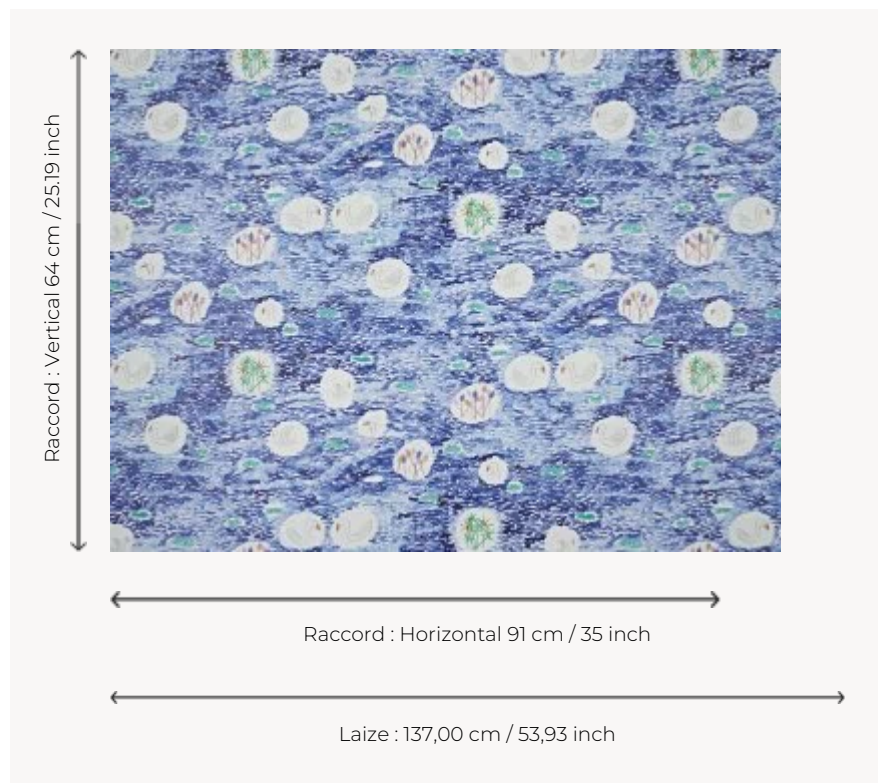

FP809001 L'ETANG D'EMMA

This drawing invites us to a sweet stroll in a charming garden well known by all and reminds us of an inspiration of the impressionist movement! Here reeds, swans and water lilies let themselves be carried by the waves. Drawing made with colored pencil and watercolor by Emma, 12 years old.

FP809001 - Bleu

Pierre Frey

TYPE	Wide width printed wallpapers
SALES UNIT	Available per meter/yard
BACKING	NON WOVEN
COMPOSITION	-
WIDTH	137 cm / 53,93 inch
REPEAT	H: 91 cm - 35,00 inch V: 64 cm - 25,19 inch Half drop repeat
WEIGHT	180 gr / m ²
CARE	
TRIMMING	Pretrimmed
HANGING/REMOVING	Paste the wall Wet removable
CERTIFICATIONS	EUROCLASS B-s1,d0 ASTM E84 Class A
NOTES	Flame retardant backing
INFORMATION	Use the trim & join marks during installation. Double-cut installation.
BOOK	F9979PPFREY28

1 Colors

FP809001
Bleu