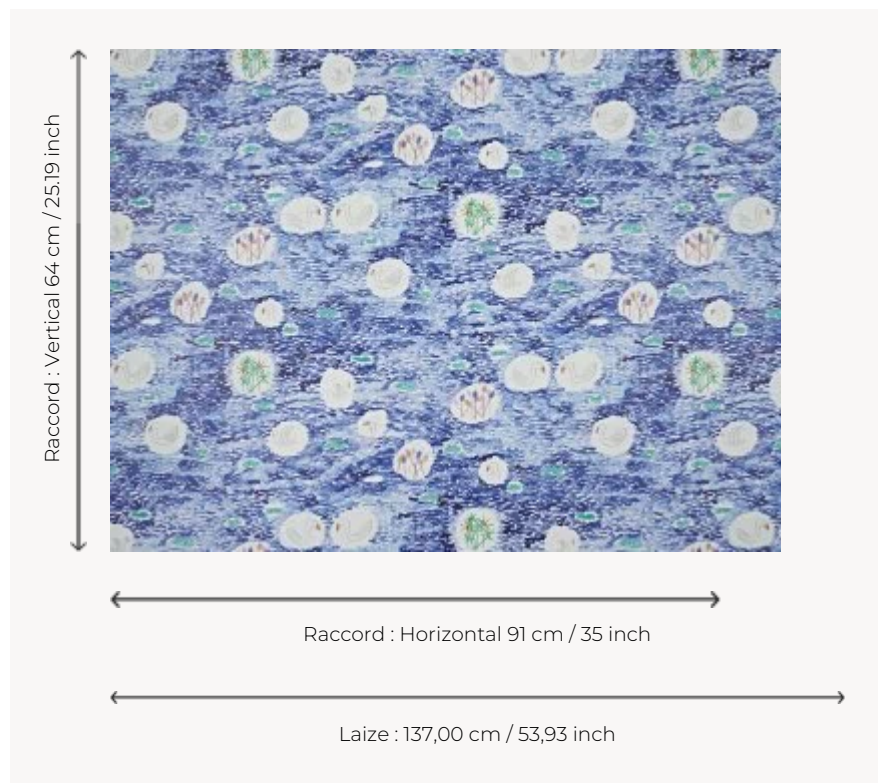

## FP809001 L'ETANG D'EMMA

This drawing invites us to a sweet stroll in a charming garden well known by all and reminds us of an inspiration of the impressionist movement! Here reeds, swans and water lilies let themselves be carried by the waves. Drawing made with colored pencil and watercolor by Emma, 12 years old.

### FP809001 - Bleu

### Pierre Frey

<b>TYPE</b>	Wide width printed wallpapers
<b>SALES UNIT</b>	Available per meter/yard
<b>BACKING</b>	NON WOVEN
<b>COMPOSITION</b>	-
<b>WIDTH</b>	137 cm / 53,93 inch
<b>REPEAT</b>	H: 91 cm - 35,00 inch V: 64 cm - 25,19 inch Half drop repeat
<b>WEIGHT</b>	180 gr / m <sup>2</sup>
<b>CARE</b>	
<b>TRIMMING</b>	Pretrimmed
<b>HANGING/REMOVING</b>	Paste the wall Wet removable
<b>CERTIFICATIONS</b>	EUROCLASS B-s1,d0 ASTM E84 Class A
<b>NOTES</b>	Flame retardant backing
<b>INFORMATION</b>	Use the trim & join marks during installation. Double-cut installation.
<b>BOOK</b>	F9979PPFREY28

# 1 Colors

FP809001  
Bleu