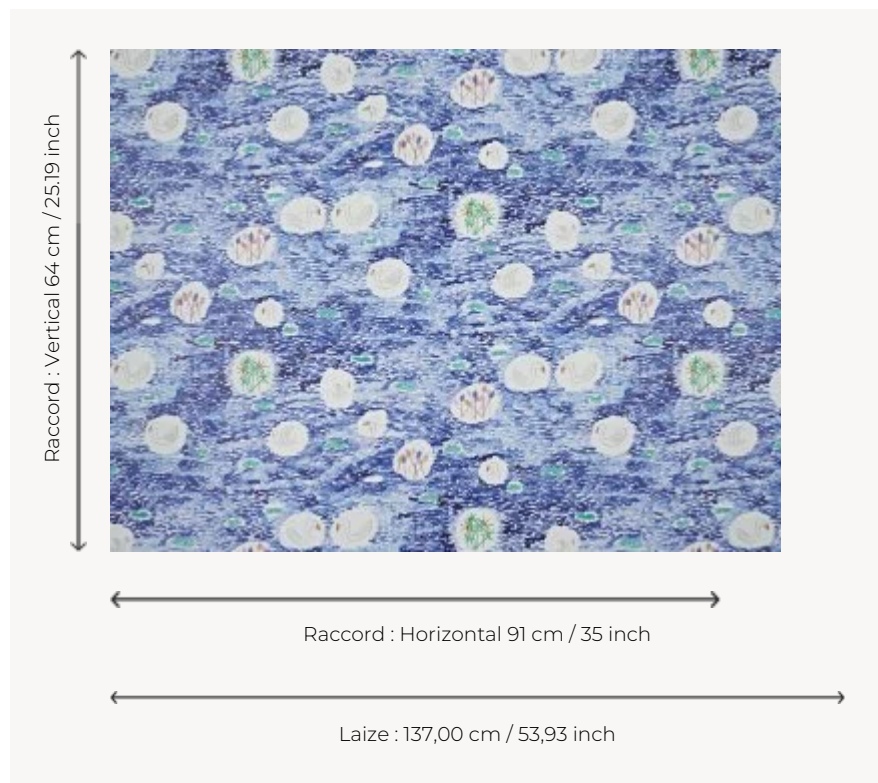

FP809001 L'ETANG D'EMMA

This drawing invites us to a sweet stroll in a charming garden well known by all and reminds us of an inspiration of the impressionist movement! Here reeds, swans and water lilies let themselves be carried by the waves. Drawing made with colored pencil and watercolor by Emma, 12 years old.

FP809001 - Bleu

Pierre Frey

TYPE	Wide width printed wallpapers
SALES UNIT	Available per meter/yard
BACKING	NON WOVEN
COMPOSITION	-
WIDTH	137 cm / 53,93 inch
REPEAT	H: 91 cm - 35,00 inch V: 64 cm - 25,19 inch Half drop repeat
WEIGHT	180 gr / m ²
CARE	
TRIMMING	Pretrimmed
HANGING/REMOVING	Paste the wall Wet removable
CERTIFICATIONS	EUROCLASS B-s1,d0 ASTM E84 Class A
NOTES	Flame retardant backing
INFORMATION	Use the trim & join marks during installation. Double-cut installation.
BOOK	F9979PPFREY28

1 Colors

FP809001
Bleu