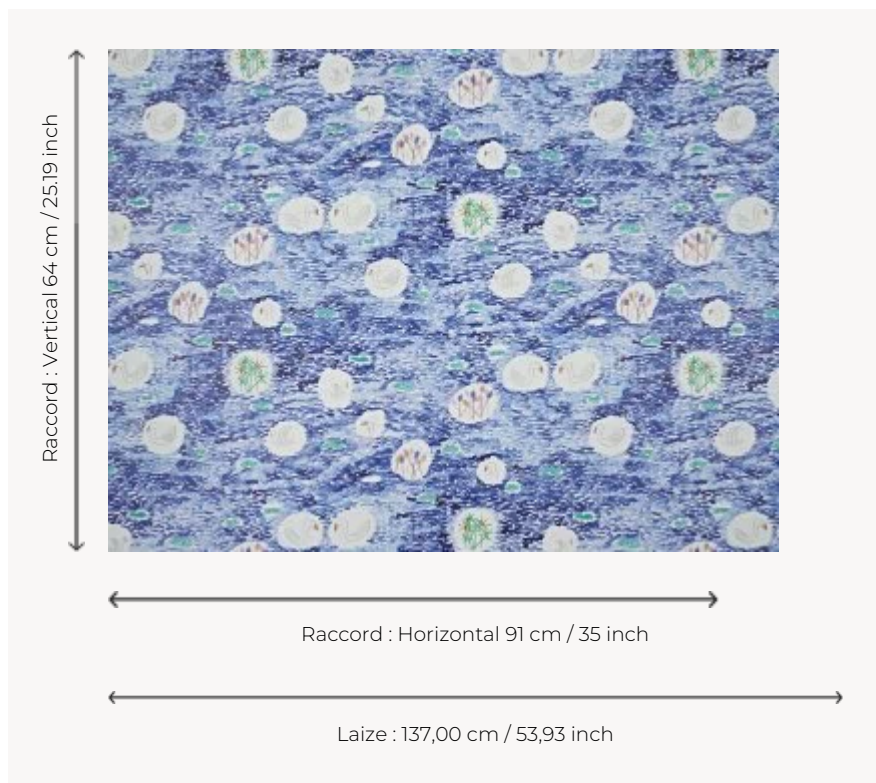

FP809001 L'ETANG D'EMMA

This drawing invites us to a sweet stroll in a charming garden well known by all and reminds us of an inspiration of the impressionist movement! Here reeds, swans and water lilies let themselves be carried by the waves. Drawing made with colored pencil and watercolor by Emma, 12 years old.

FP809001 - Bleu

Pierre Frey

TYPE	Wide width printed wallpapers
SALES UNIT	Available per meter/yard
BACKING	NON WOVEN
COMPOSITION	-
WIDTH	137 cm / 53,93 inch
REPEAT	H: 91 cm - 35,00 inch V: 64 cm - 25,19 inch Half drop repeat
WEIGHT	180 gr / m ²
CARE	
TRIMMING	Pretrimmed
HANGING/REMOVING	Paste the wall Wet removable
CERTIFICATIONS	EUROCLASS B-s1,d0 ASTM E84 Class A
NOTES	Flame retardant backing
INFORMATION	Use the trim & join marks during installation. Double-cut installation.
BOOK	F9979PPFREY28

1 Colors

FP809001
Bleu