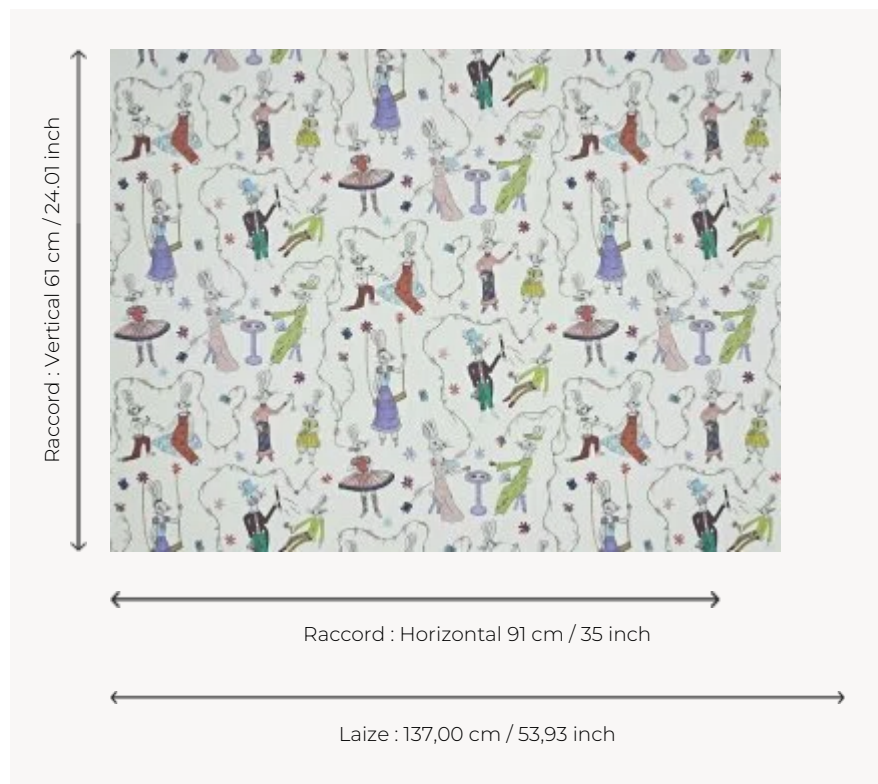

FP811001 LES LAPINS DE CHARLOTTE

It's springtime! Surrounded by wisteria, colorful daisies and butterflies, the rabbit family is enjoying a peaceful life. Between games and sweets, bunnies dance and rabbits improvise themselves as magicians! More in the next episode! Mixed techniques for this colorful wallpaper. Drawing made by Charlotte, 11 years old.

FP811001 - Multicolore

Pierre Frey

TYPE	Wide width printed wallpapers
SALES UNIT	Available per meter/yard
BACKING	NON WOVEN
COMPOSITION	-
WIDTH	137 cm / 53,93 inch
REPEAT	H: 91 cm - 35,00 inch V: 61 cm - 24,01 inch Half drop repeat
WEIGHT	147 gr / m ²
CARE	
TRIMMING	Pretrimmed
HANGING/REMOVING	Paste the wall Wet removable
CERTIFICATIONS	EUROCLASS B-s1,d0 ASTM E84 Class A
NOTES	Flame retardant backing
INFORMATION	Use the trim & join marks during installation. Double-cut installation.
BOOK	F9979PPFREY28