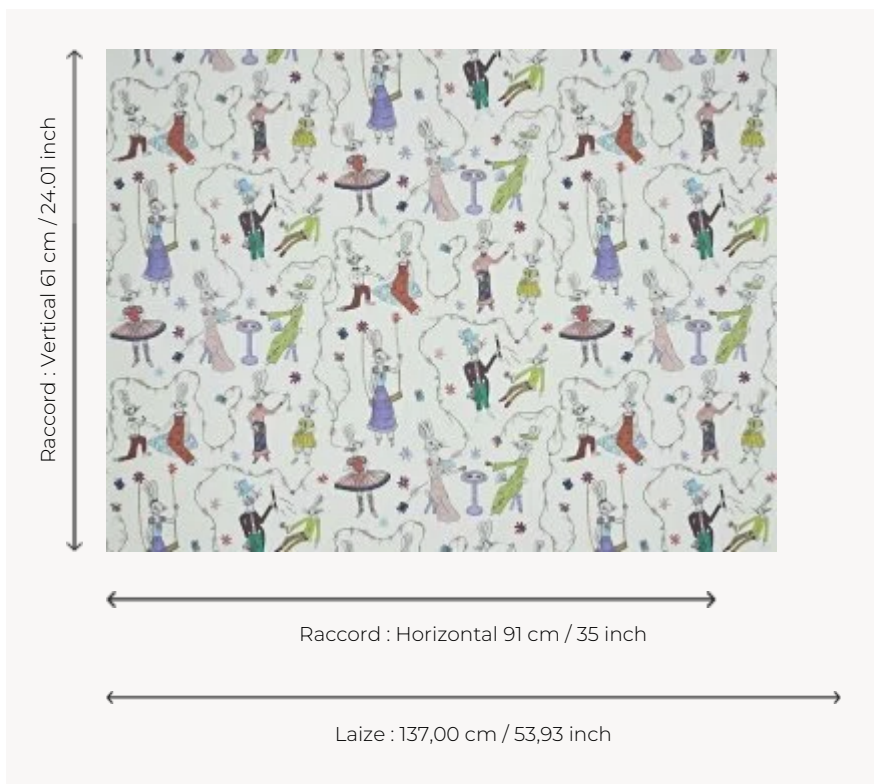

FP811001 LES LAPINS DE CHARLOTTE

It's springtime! Surrounded by wisteria, colorful daisies and butterflies, the rabbit family is enjoying a peaceful life. Between games and sweets, bunnies dance and rabbits improvise themselves as magicians! More in the next episode! Mixed techniques for this colorful wallpaper. Drawing made by Charlotte, 11 years old.

FP811001 - Multicolore

Pierre Frey

TYPE	Wide width printed wallpapers
SALES UNIT	Available per meter/yard
BACKING	NON WOVEN
COMPOSITION	-
WIDTH	137 cm / 53,93 inch
REPEAT	H: 91 cm - 35,00 inch V: 61 cm - 24,01 inch Half drop repeat
WEIGHT	147 gr / m ²
CARE	
TRIMMING	Pretrimmed
HANGING/REMOVING	Paste the wall Wet removable
CERTIFICATIONS	EUROCLASS B-s1,d0 ASTM E84 Class A
NOTES	Flame retardant backing
INFORMATION	Use the trim & join marks during installation. Double-cut installation.
BOOK	F9979PPFREY28