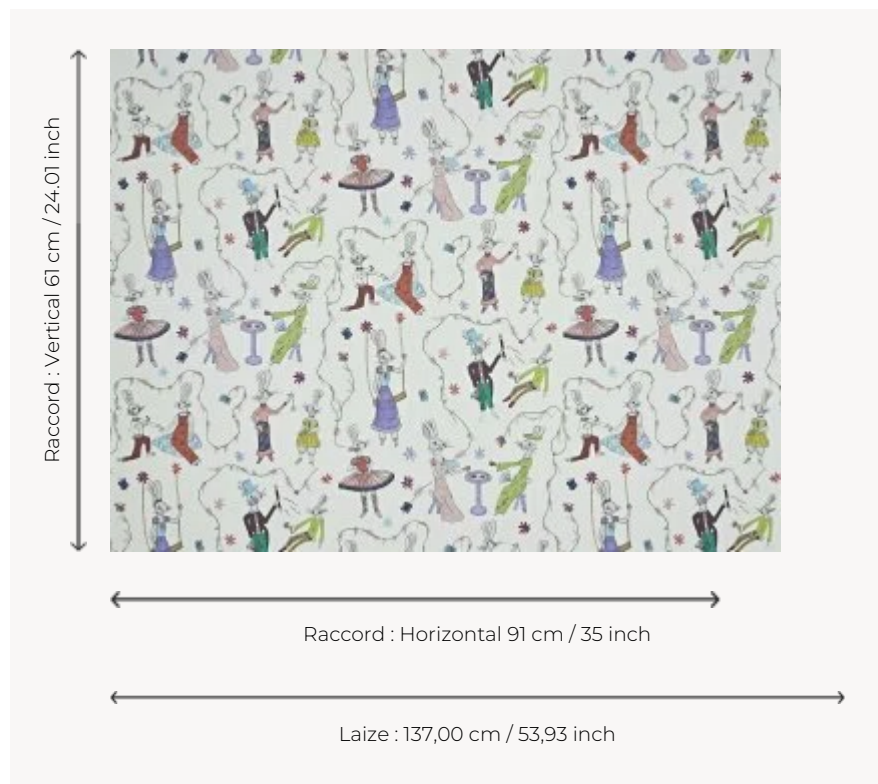

### Pierre Frey

<b>TYPE</b>	Wide width printed wallpapers
<b>SALES UNIT</b>	Available per meter/yard
<b>BACKING</b>	NON WOVEN
<b>COMPOSITION</b>	-
<b>WIDTH</b>	137 cm / 53,93 inch
<b>REPEAT</b>	H: 91 cm - 35,00 inch V: 61 cm - 24,01 inch Half drop repeat
<b>WEIGHT</b>	147 gr / m <sup>2</sup>
<b>CARE</b>	
<b>TRIMMING</b>	Pretrimmed
<b>HANGING/REMOVING</b>	Paste the wall Wet removable
<b>CERTIFICATIONS</b>	EUROCLASS B-s1,d0 ASTM E84 Class A
<b>NOTES</b>	Flame retardant backing
<b>INFORMATION</b>	Use the trim & join marks during installation. Double-cut installation.
<b>BOOK</b>	F9979PPFREY28