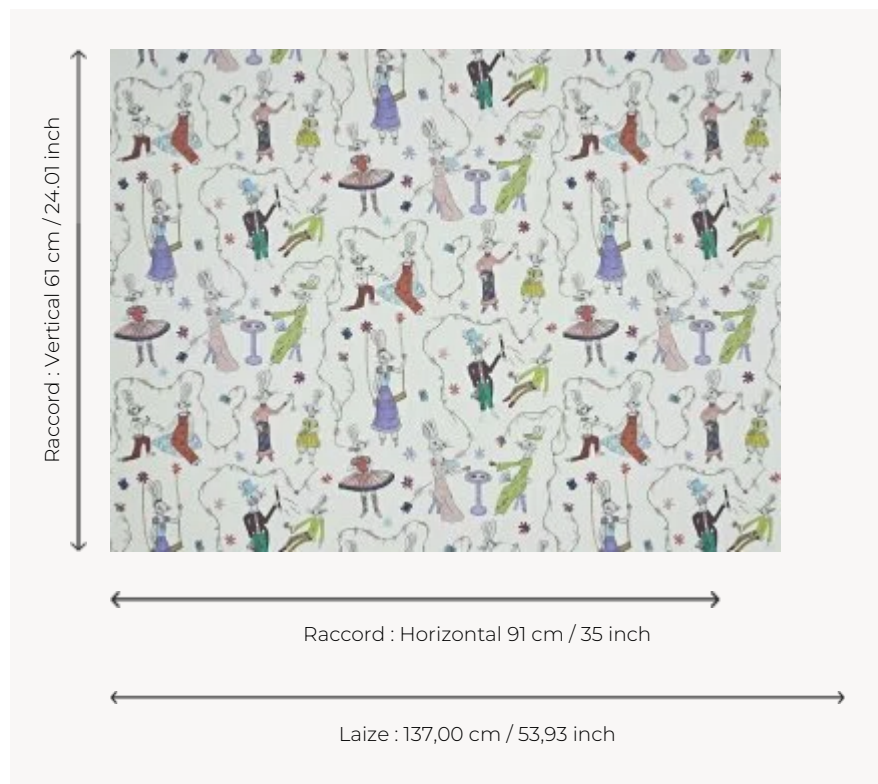

FP811001 LES LAPINS DE CHARLOTTE

It's springtime! Surrounded by wisteria, colorful daisies and butterflies, the rabbit family is enjoying a peaceful life. Between games and sweets, bunnies dance and rabbits improvise themselves as magicians! More in the next episode! Mixed techniques for this colorful wallpaper. Drawing made by Charlotte, 11 years old.

FP811001 - Multicolore

Pierre Frey

TYPE	Wide width printed wallpapers
SALES UNIT	Available per meter/yard
BACKING	NON WOVEN
COMPOSITION	-
WIDTH	137 cm / 53,93 inch
REPEAT	H: 91 cm - 35,00 inch V: 61 cm - 24,01 inch Half drop repeat
WEIGHT	147 gr / m²
CARE	
TRIMMING	Pretrimmed
HANGING/REMOVING	Paste the wall Wet removable
CERTIFICATIONS	EUROCLASS B-s1,d0 ASTM E84 Class A
NOTES	Flame retardant backing
INFORMATION	Use the trim & join marks during installation. Double-cut installation.
BOOK	F9979PPFREY28