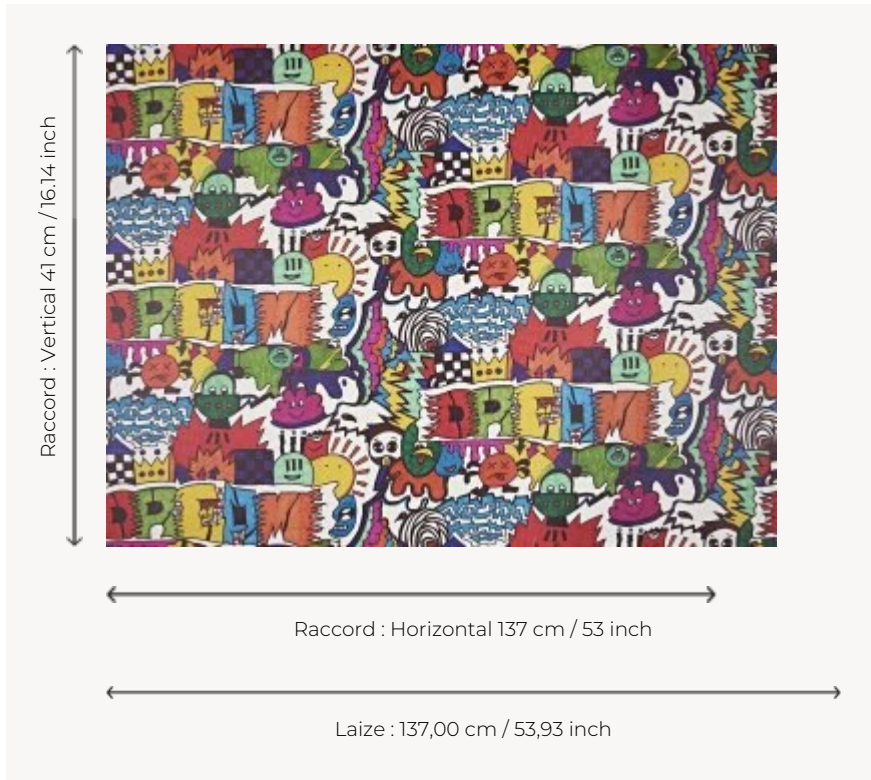

FP813001 LE REVE DE TALIESIN CC

Like a tag, this young street artist takes us into an imaginary world, the world of dreams where crown, checkerboard, sun and characters form a very colorful universe. The whole was drawn with felt pen by Taliesin aged 9.

FP813001 - Multicolore

Pierre Frey

TYPE	Wide width printed wallpapers
SALES UNIT	Available per meter/yard
BACKING	NON WOVEN
COMPOSITION	-
WIDTH	137 cm / 53,93 inch
REPEAT	H: 137 cm - 53,00 inch V: 41 cm - 16,14 inch Straight repeat
WEIGHT	180 gr / m ²
CARE	
TRIMMING	Pretrimmed
HANGING/REMOVING	Paste the wall Wet removable
CERTIFICATIONS	EUROCLASS B-s1,d0 ASTM E84 Class A
NOTES	Flame retardant backing
INFORMATION	Use the trim & join marks during installation. Double-cut installation.
BOOK	F9979PPFREY28