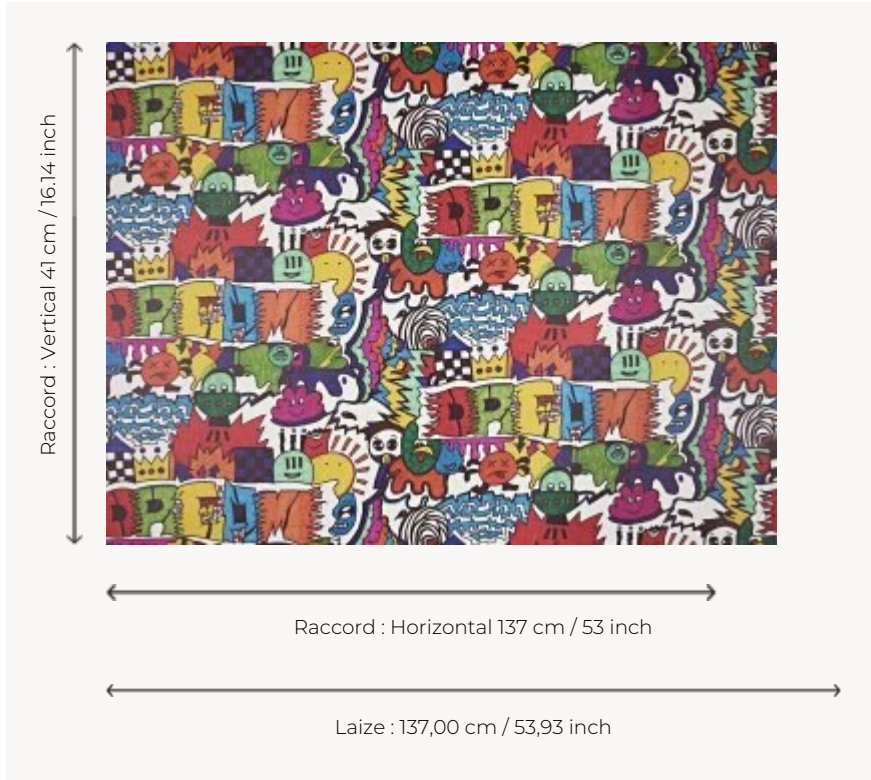

## FP813001 LE REVE DE TALIESIN CC

Like a tag, this young street artist takes us into an imaginary world, the world of dreams where crown, checkerboard, sun and characters form a very colorful universe. The whole was drawn with felt pen by Taliesin aged 9.

### Pierre Frey

<b>TYPE</b>	Wide width printed wallpapers
<b>SALES UNIT</b>	Available per meter/yard
<b>BACKING</b>	NON WOVEN
<b>COMPOSITION</b>	-
<b>WIDTH</b>	137 cm / 53,93 inch
<b>REPEAT</b>	H: 137 cm - 53,00 inch V: 41 cm - 16,14 inch Straight repeat
<b>WEIGHT</b>	180 gr / m <sup>2</sup>
<b>CARE</b>	
<b>TRIMMING</b>	Pretrimmed
<b>HANGING/REMOVING</b>	Paste the wall Wet removable
<b>CERTIFICATIONS</b>	EUROCLASS B-s1,d0 ASTM E84 Class A
<b>NOTES</b>	Flame retardant backing
<b>INFORMATION</b>	Use the trim & join marks during installation. Double-cut installation.
<b>BOOK</b>	F9979PPFREY28