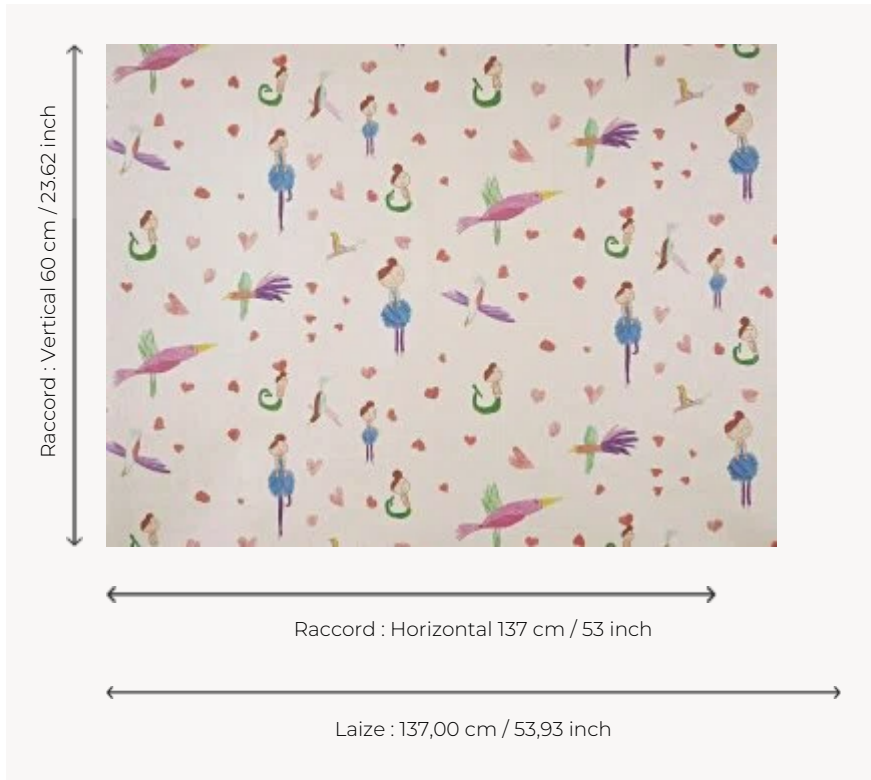

FP816001 LES BALLERINES D'ESTHER & ROMANE

Mermaids, ballerinas with tutus and birds twirl among a rain of hearts creating a joyful ballet, fresh and colorful. Four-handed composition printed on a satin-finished, slightly glittery backing. Drawings made with felt pen and colored pencils by Esther, 8 years old and her little sister Romane, 6 years old.

FP816001 - Multicolore

Pierre Frey

TYPE	Wide width printed wallpapers
SALES UNIT	Available per meter/yard
BACKING	NON WOVEN
COMPOSITION	-
WIDTH	137 cm / 53,93 inch
REPEAT	H: 137 cm - 53,00 inch V: 60 cm - 23,62 inch Straight repeat
WEIGHT	160 gr / m ²
CARE	
TRIMMING	Pretrimmed
HANGING/REMOVING	Paste the wall Wet removable
CERTIFICATIONS	EUROCLASS B-s1,d0 ASTM E84 Class A
NOTES	Flame retardant backing
INFORMATION	Use the trim & join marks during installation. Double-cut installation.
BOOK	F9979PPFREY28