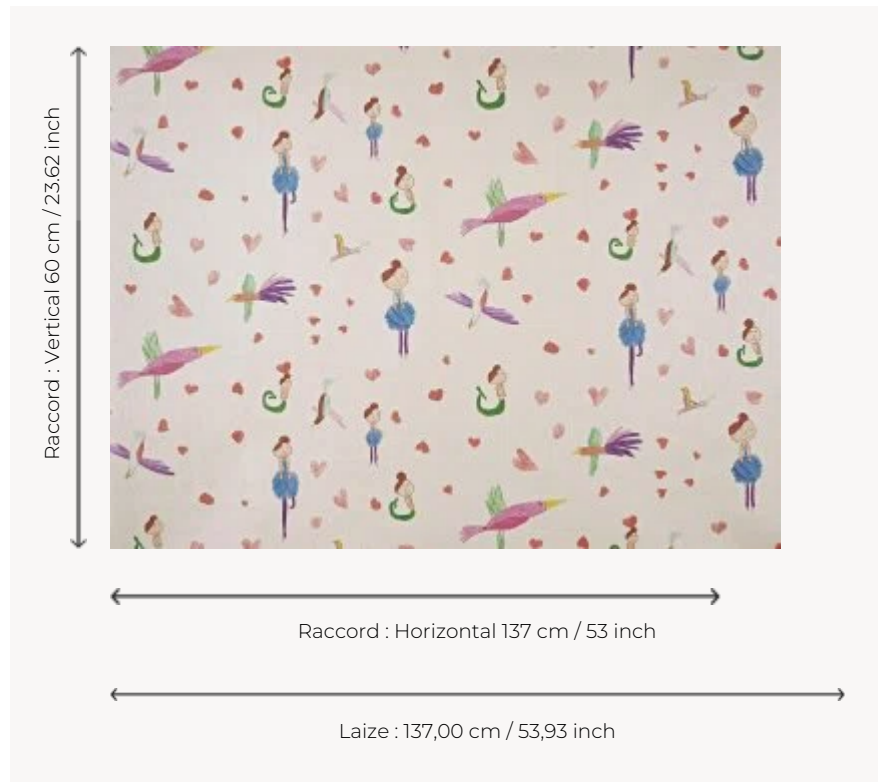

FP816001 LES BALLERINES D'ESTHER & ROMANE

Mermaids, ballerinas with tutus and birds twirl among a rain of hearts creating a joyful ballet, fresh and colorful. Four-handed composition printed on a satin-finished, slightly glittery backing. Drawings made with felt pen and colored pencils by Esther, 8 years old and her little sister Romane, 6 years old.

FP816001 - Multicolore

Pierre Frey

TYPE	Wide width printed wallpapers
SALES UNIT	Available per meter/yard
BACKING	NON WOVEN
COMPOSITION	-
WIDTH	137 cm / 53,93 inch
REPEAT	H: 137 cm - 53,00 inch V: 60 cm - 23,62 inch Straight repeat
WEIGHT	160 gr / m ²
CARE	
TRIMMING	Pretrimmed
HANGING/REMOVING	Paste the wall Wet removable
CERTIFICATIONS	EUROCLASS B-s1,d0 ASTM E84 Class A
NOTES	Flame retardant backing
INFORMATION	Use the trim & join marks during installation. Double-cut installation.
BOOK	F9979PPFREY28