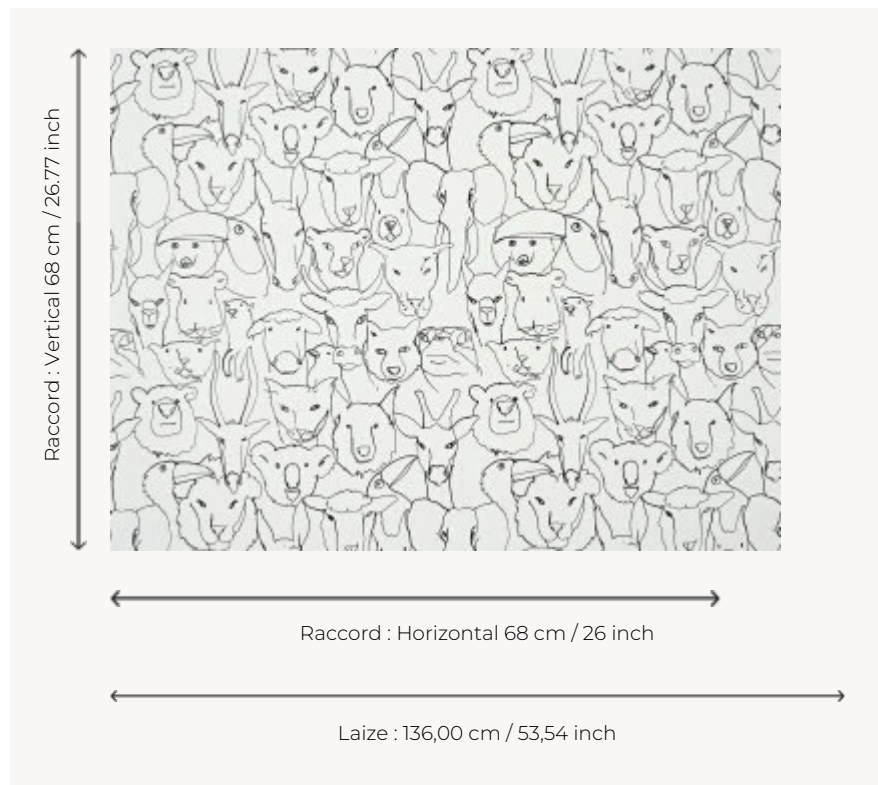

FP820001 LA PHOTO DE CLASSE

Toucan, Bear, Snake, Hamster, Sheep, Lama, Elephant, Horse... Look here, on three we say "cheeeese" !
Line drawing, made with ink. Coordinated with fabric F3561 LA PHOTO DE CLASSE.

FP820001 - Noir

Pierre Frey

TYPE	Wide width printed wallpapers
SALES UNIT	Available per meter/yard
BACKING	NON WOVEN
COMPOSITION	-
WIDTH	136 cm / 53,54 inch
REPEAT	H: 68 cm - 26,00 inch V: 68 cm - 26,77 inch Straight repeat
WEIGHT	180 gr / m ²
CARE	
TRIMMING	Pretrimmed
HANGING/REMOVING	Paste the wall Wet removable
CERTIFICATIONS	EUROCLASS B-s1,d0 ASTM E84 Class A
NOTES	Flame retardant backing
INFORMATION	Use the trim & join marks during installation. Double-cut installation.
BOOK	F9979PPFREY28