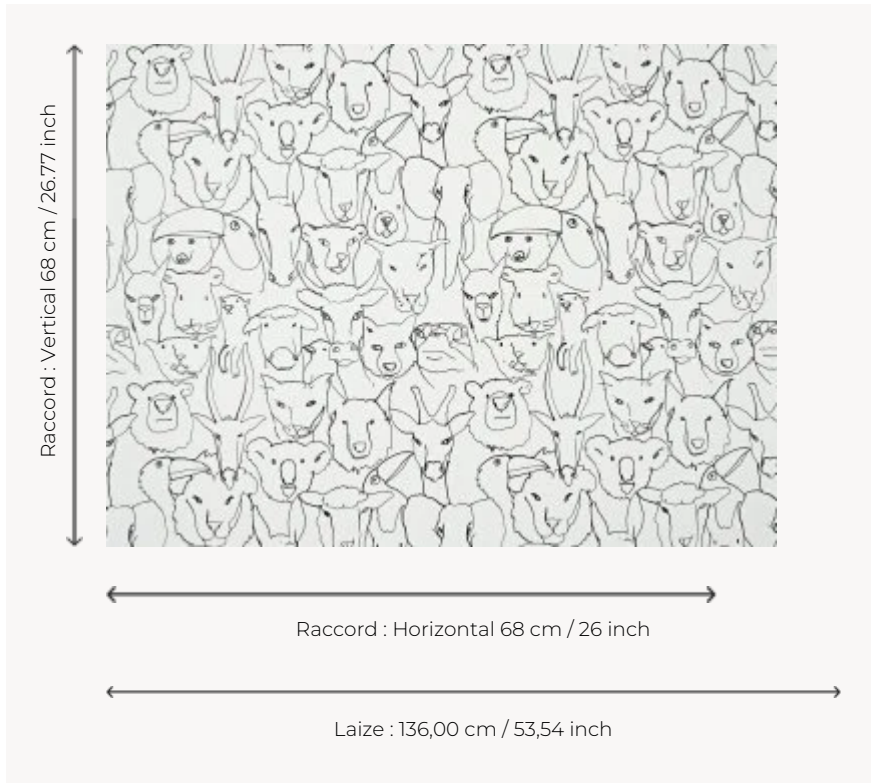

## FP820001 LA PHOTO DE CLASSE

Toucan, Bear, Snake, Hamster, Sheep, Lama, Elephant, Horse... Look here, on three we say "cheeeese" !  
Line drawing, made with ink. Coordinated with fabric F3561 LA PHOTO DE CLASSE.

### Pierre Frey

<b>TYPE</b>	Wide width printed wallpapers
<b>SALES UNIT</b>	Available per meter/yard
<b>BACKING</b>	NON WOVEN
<b>COMPOSITION</b>	-
<b>WIDTH</b>	136 cm / 53,54 inch
<b>REPEAT</b>	H: 68 cm - 26,00 inch V: 68 cm - 26,77 inch Straight repeat
<b>WEIGHT</b>	180 gr / m <sup>2</sup>
<b>CARE</b>	
<b>TRIMMING</b>	Pretrimmed
<b>HANGING/REMOVING</b>	Paste the wall Wet removable
<b>CERTIFICATIONS</b>	EUROCLASS B-s1,d0 ASTM E84 Class A
<b>NOTES</b>	Flame retardant backing
<b>INFORMATION</b>	Use the trim & join marks during installation. Double-cut installation.
<b>BOOK</b>	F9979PPFREY28