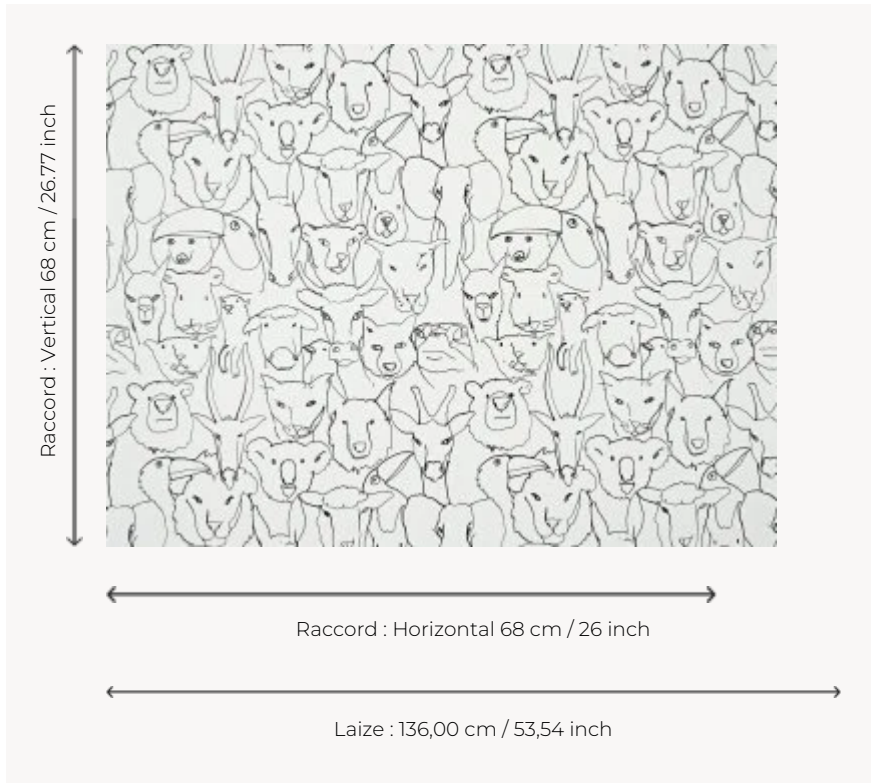

FP820001 LA PHOTO DE CLASSE

Toucan, Bear, Snake, Hamster, Sheep, Lama, Elephant, Horse... Look here, on three we say "cheeeese" !
Line drawing, made with ink. Coordinated with fabric F3561 LA PHOTO DE CLASSE.

FP820001 - Noir

Pierre Frey

TYPE	Wide width printed wallpapers
SALES UNIT	Available per meter/yard
BACKING	NON WOVEN
COMPOSITION	-
WIDTH	136 cm / 53,54 inch
REPEAT	H: 68 cm - 26,00 inch V: 68 cm - 26,77 inch Straight repeat
WEIGHT	180 gr / m ²
CARE	
TRIMMING	Pretrimmed
HANGING/REMOVING	Paste the wall Wet removable
CERTIFICATIONS	EUROCLASS B-s1,d0 ASTM E84 Class A
NOTES	Flame retardant backing
INFORMATION	Use the trim & join marks during installation. Double-cut installation.
BOOK	F9979PPFREY28