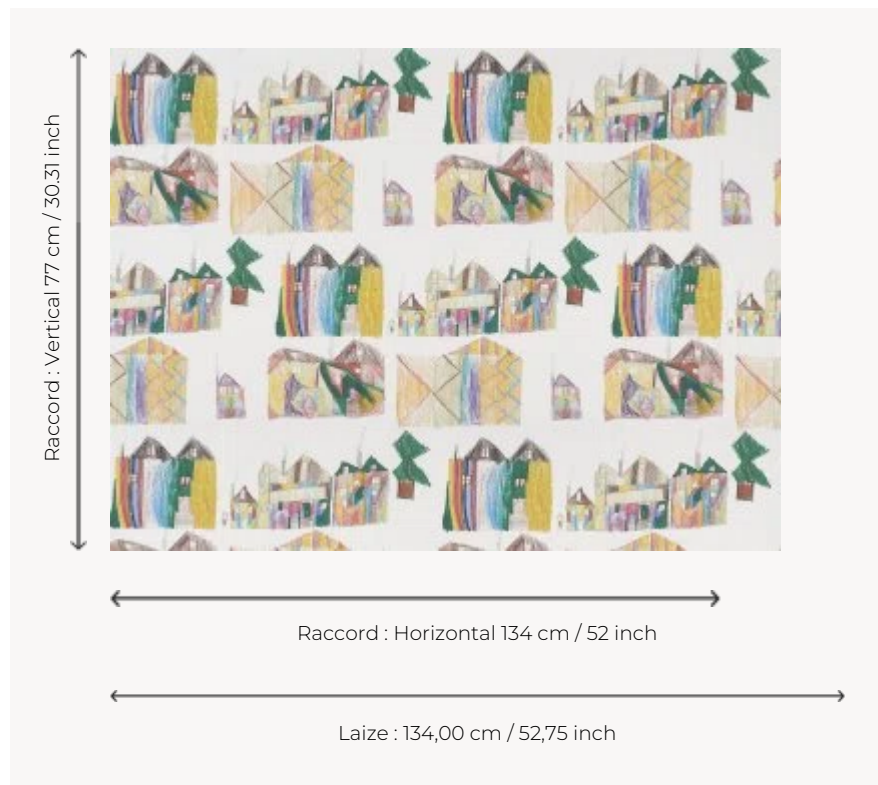

FP822001 LES MAISONS DE PATRICIO

Houses with colorful facades, a tree, smoky chimneys... And a little man waving to us! It is good to live in this imaginary city. Drawing made with felt pen and colored pencils by Patricio, 9 years old.

FP822001 - Multicolore

Pierre Frey

TYPE	Wide width printed wallpapers
SALES UNIT	Available per meter/yard
BACKING	NON WOVEN
COMPOSITION	-
WIDTH	134 cm / 52,75 inch
REPEAT	H: 134 cm - 52,00 inch V: 77 cm - 30,31 inch Straight repeat
WEIGHT	152 gr / m ²
CARE	
TRIMMING	Pretrimmed
HANGING/REMOVING	Paste the wall Strippable
CERTIFICATIONS	EUROCLASS B-s1,d0 ASTM E84 Class A
NOTES	Good lightfastness Flame retardant backing
INFORMATION	Use the trim & join marks during installation. Double-cut installation.
BOOK	F9979PPFREY28