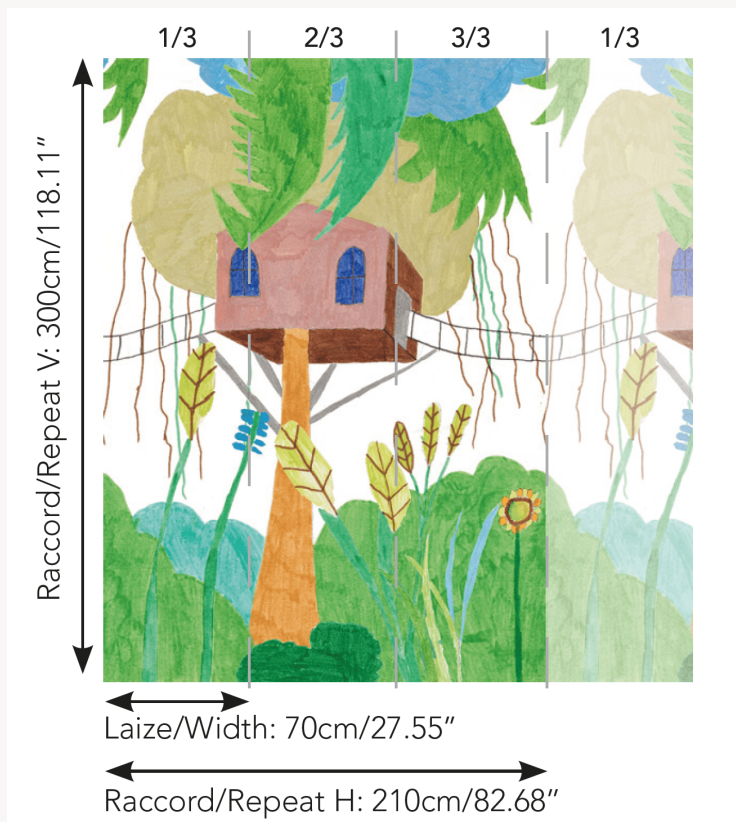

FP823001 LA CABANE DE MARTIN

Between heaven and earth, closer to the birds and squirrels, this tree house is the perfect refuge to converse with the spirit of the forest. This panoramic wallpaper is made for all nature lovers! Drawing realized with a felt pen by Martin, 10 years old.

FP823001 - Prairie

Pierre Frey

TYPE	Small width printed wallpapers - Panoramic wallpapers
SALES UNIT	Available per panel
BACKING	NON WOVEN
COMPOSITION	-
WIDTH	70 cm / 27,55 inch
REPEAT	H: 210 cm - 82,00 inch V: 300 cm - 118,11 inch
WEIGHT	152 gr / m ²
CARE	
TRIMMING	Trimmed
HANGING/REMOVING	Paste the wall Strippable
CERTIFICATIONS	EUROCLASS B-s1,d0 ASTM E84 Class A
NOTES	Good lightfastness Flame retardant backing Sold as a complete artwork
INFORMATION	1 roll = 3 panels