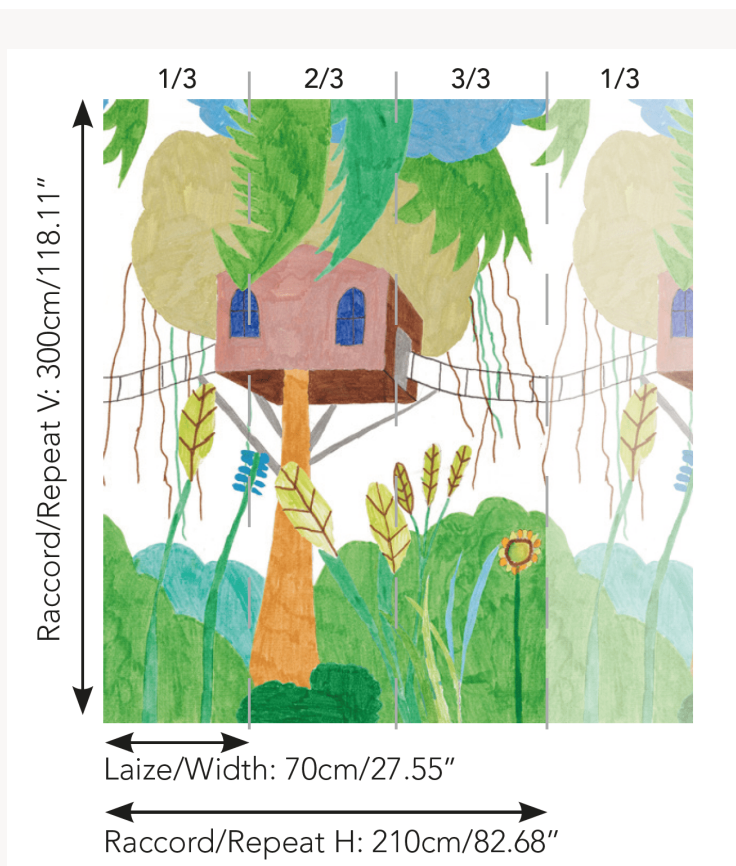

FP823001 LA CABANE DE MARTIN

Between heaven and earth, closer to the birds and squirrels, this tree house is the perfect refuge to converse with the spirit of the forest. This panoramic wallpaper is made for all nature lovers! Drawing realized with a felt pen by Martin, 10 years old.

FP823001 - Prairie

Pierre Frey

TYPE	Small width printed wallpapers - Panoramic wallpapers
SALES UNIT	Available per panel
BACKING	NON WOVEN
COMPOSITION	-
WIDTH	70 cm / 27,55 inch
REPEAT	H: 210 cm - 82,00 inch V: 300 cm - 118,11 inch
WEIGHT	152 gr / m ²
CARE	
TRIMMING	Trimmed
HANGING/REMOVING	Paste the wall Strippable
CERTIFICATIONS	EUROCLASS B-s1,d0 ASTM E84 Class A
NOTES	Good lightfastness Flame retardant backing Sold as a complete artwork
INFORMATION	1 roll = 3 panels