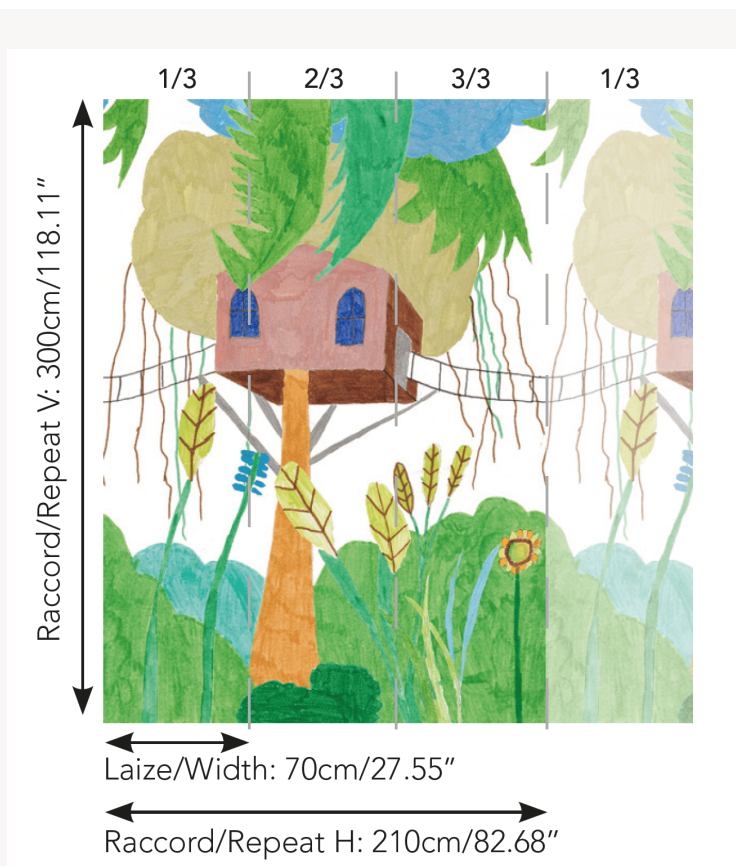

## FP823001 LA CABANE DE MARTIN

Between heaven and earth, closer to the birds and squirrels, this tree house is the perfect refuge to converse with the spirit of the forest. This panoramic wallpaper is made for all nature lovers! Drawing realized with a felt pen by Martin, 10 years old.

### Pierre Frey

<b>TYPE</b>	Small width printed wallpapers - Panoramic wallpapers
<b>SALES UNIT</b>	Available per panel
<b>BACKING</b>	NON WOVEN
<b>COMPOSITION</b>	-
<b>WIDTH</b>	70 cm / 27,55 inch
<b>REPEAT</b>	H: 210 cm - 82,00 inch V: 300 cm - 118,11 inch
<b>WEIGHT</b>	152 gr / m <sup>2</sup>
<b>CARE</b>	
<b>TRIMMING</b>	Trimmed
<b>HANGING/REMOVING</b>	Paste the wall Strippable
<b>CERTIFICATIONS</b>	EUROCLASS B-s1,d0 ASTM E84 Class A
<b>NOTES</b>	Good lightfastness Flame retardant backing Sold as a complete artwork
<b>INFORMATION</b>	1 roll = 3 panels