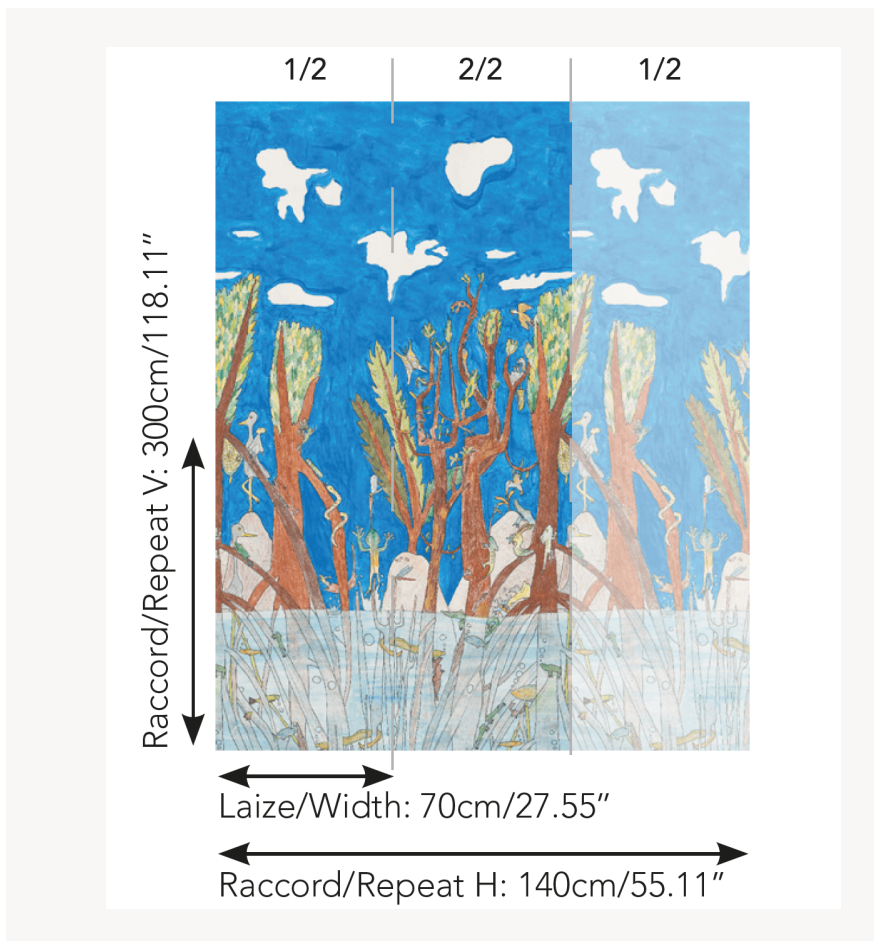

# FP824001 LA MARE D'ISSEY

Frogs, toads, eels and small fish from the sea bed live here with crocodiles, dragonflies and exotic birds of all kinds. The long stilt-roots of the trees allow some to hide well in the mangrove! Beware, a snake! The drawing of this panoramic wallpaper was made with gouache and colored pencils by 8 year-old Issey.

## FP824001 - Marecage

## Pierre Frey

<b>TYPE</b>	Small width printed wallpapers - Panoramic wallpapers
<b>SALES UNIT</b>	Available per panel
<b>BACKING</b>	NON WOVEN
<b>COMPOSITION</b>	-
<b>WIDTH</b>	70 cm / 27,55 inch
<b>REPEAT</b>	H: 140 cm - 55,00 inch V: 300 cm - 118,11 inch
<b>WEIGHT</b>	152 gr / m <sup>2</sup>
<b>CARE</b>	
<b>TRIMMING</b>	Trimmed
<b>HANGING/REMOVING</b>	Paste the wall Strippable
<b>CERTIFICATIONS</b>	EUROCLASS B-s1,d0 ASTM E84 Class A
<b>NOTES</b>	Good lightfastness Flame retardant backing Sold as a complete artwork
<b>INFORMATION</b>	1 roll = 2 panels

# 1 Colors

FP824001  
Marecage