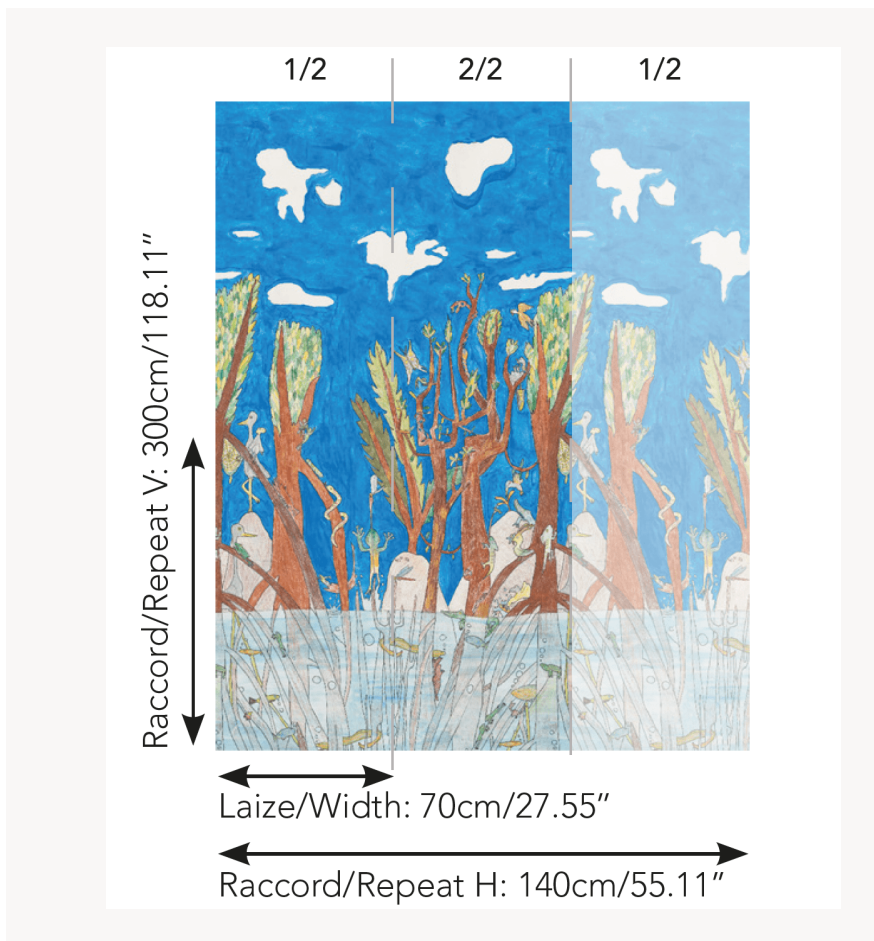

FP824001 LA MARE D'ISSEY

Frogs, toads, eels and small fish from the sea bed live here with crocodiles, dragonflies and exotic birds of all kinds. The long stilt-roots of the trees allow some to hide well in the mangrove! Beware, a snake! The drawing of this panoramic wallpaper was made with gouache and colored pencils by 8 year-old Issey.

FP824001 - Marecage

Pierre Frey

TYPE	Small width printed wallpapers - Panoramic wallpapers
SALES UNIT	Available per panel
BACKING	NON WOVEN
COMPOSITION	-
WIDTH	70 cm / 27,55 inch
REPEAT	H: 140 cm - 55,00 inch V: 300 cm - 118,11 inch
WEIGHT	152 gr / m ²
CARE	
TRIMMING	Trimmed
HANGING/REMOVING	Paste the wall Strippable
CERTIFICATIONS	EUROCLASS B-s1,d0 ASTM E84 Class A
NOTES	Good lightfastness Flame retardant backing Sold as a complete artwork
INFORMATION	1 roll = 2 panels

1 Colors

FP824001
Marecage