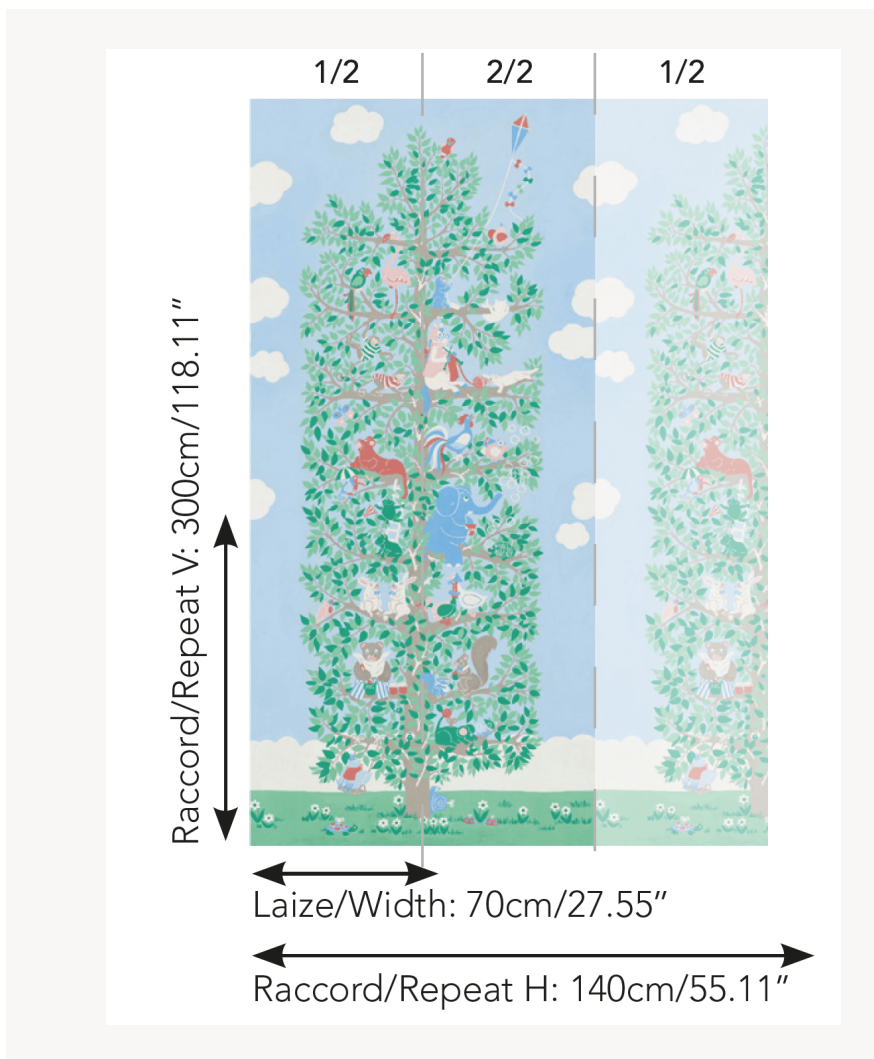

## FP825001 CHAT PERCHE

A fully inhabited tree! On all the branches, on all the floors, friendly animals have a good time. While some are chatting, strolling, or bubbling, others are playing perched cat! It is good to live in this majestic tree between daisies and blue sky. This wallpaper is an archive of la Maison dating from 1980 made with gouache. It is offered here in a panoramic version that can be joined.

### FP825001 - Multicolore

### Pierre Frey

|                         |  |
|-------------------------|--|
| <b>TYPE</b>             | Small width printed wallpapers -<br>Panoramic wallpapers                             |
| <b>SALES UNIT</b>       | Available per panel  |
| <b>BACKING</b>          | NON WOVEN  |
| <b>COMPOSITION</b>      | -  |
| <b>WIDTH</b>            | 70 cm / 27,55 inch   |
| <b>REPEAT</b>           | H: 140 cm - 55,00 inch<br>V: 300 cm - 118,11 inch                                    |
| <b>WEIGHT</b>           | 135 gr / m <sup>2</sup>  |
| <b>CARE</b>             |  |
| <b>TRIMMING</b>         | Trimmed  |
| <b>HANGING/REMOVING</b> | Paste the wall<br>Strippable   |
| <b>CERTIFICATIONS</b>   | EUROCLASS B-s1,d0<br>ASTM E84 Class A  |
| <b>NOTES</b>            | Good lightfastness<br>Flame retardant backing<br>Sold as a complete artwork          |
| <b>INFORMATION</b>      | 1 roll = 2 panels  |