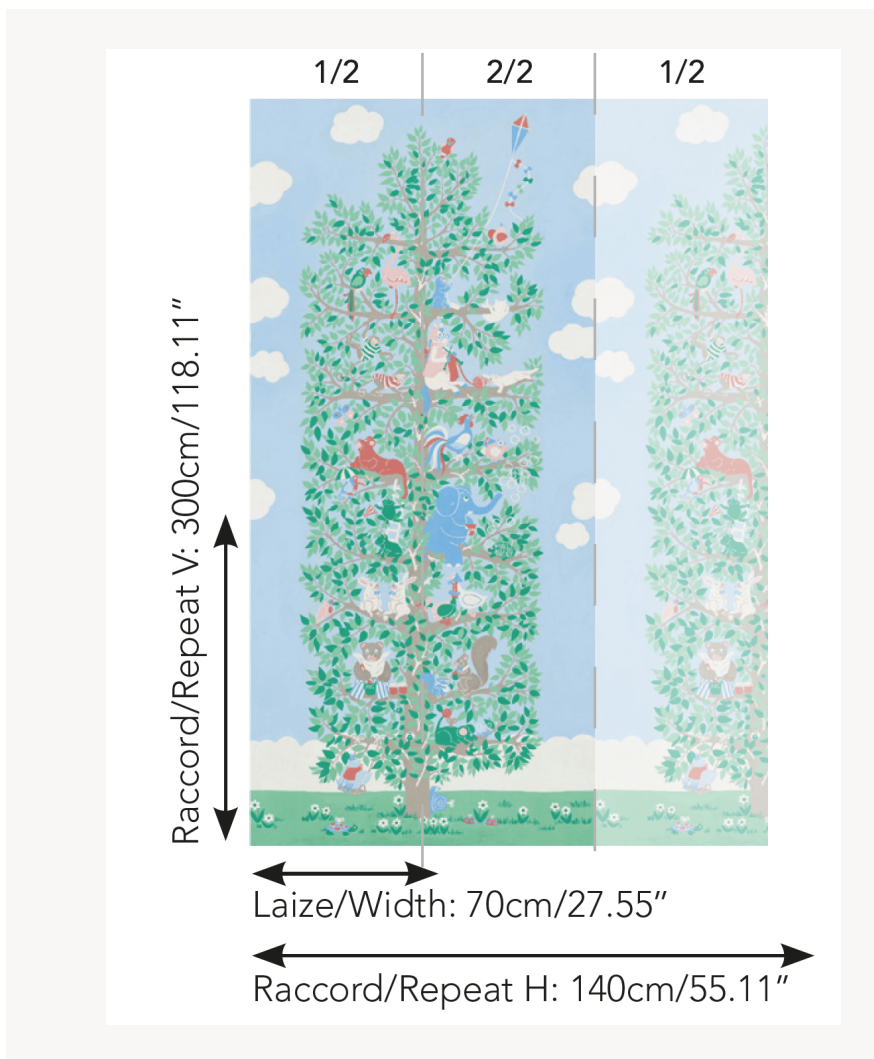

## FP825001 CHAT PERCHE

A fully inhabited tree! On all the branches, on all the floors, friendly animals have a good time. While some are chatting, strolling, or bubbling, others are playing perched cat! It is good to live in this majestic tree between daisies and blue sky. This wallpaper is an archive of la Maison dating from 1980 made with gouache. It is offered here in a panoramic version that can be joined.

### FP825001 - Multicolore

### Pierre Frey

<b>TYPE</b>	Small width printed wallpapers - Panoramic wallpapers
<b>SALES UNIT</b>	Available per panel
<b>BACKING</b>	NON WOVEN
<b>COMPOSITION</b>	-
<b>WIDTH</b>	70 cm / 27,55 inch
<b>REPEAT</b>	H: 140 cm - 55,00 inch V: 300 cm - 118,11 inch
<b>WEIGHT</b>	135 gr / m <sup>2</sup>
<b>CARE</b>	
<b>TRIMMING</b>	Trimmed
<b>HANGING/REMOVING</b>	Paste the wall Strippable
<b>CERTIFICATIONS</b>	EUROCLASS B-s1,d0 ASTM E84 Class A
<b>NOTES</b>	Good lightfastness Flame retardant backing Sold as a complete artwork
<b>INFORMATION</b>	1 roll = 2 panels