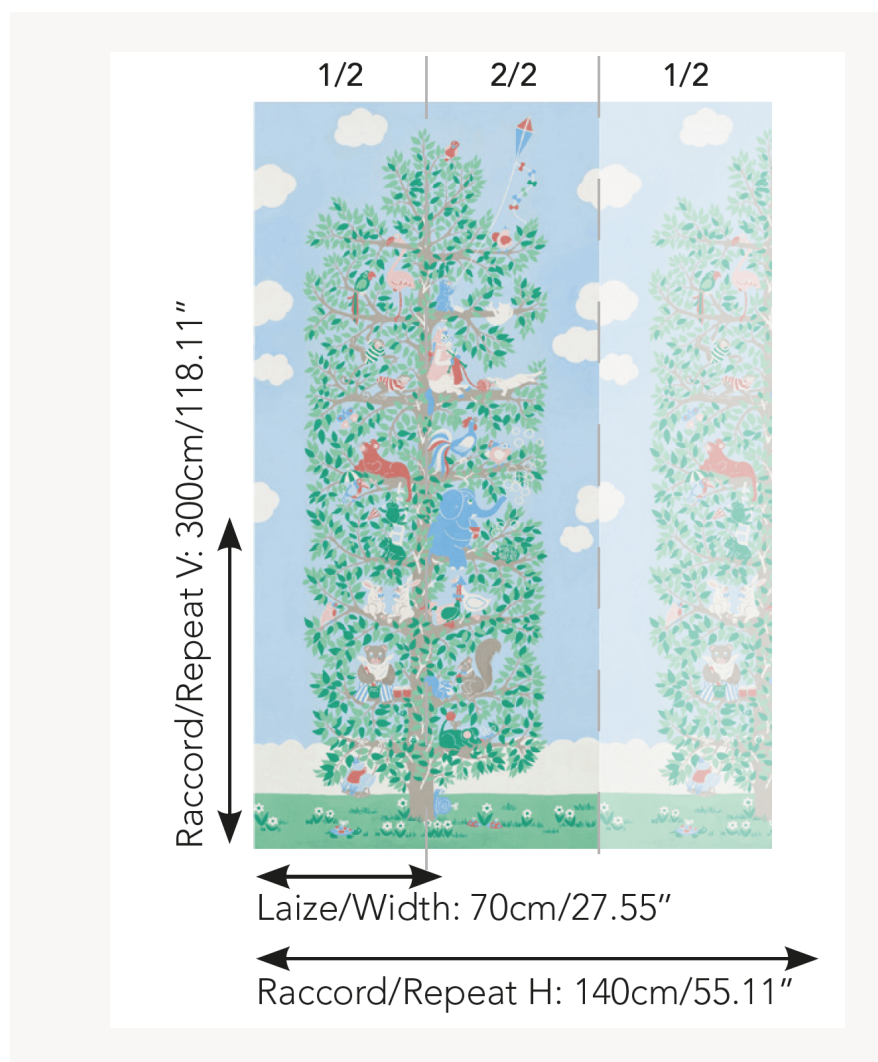

## FP825001 CHAT PERCHE

A fully inhabited tree! On all the branches, on all the floors, friendly animals have a good time. While some are chatting, strolling, or bubbling, others are playing perched cat! It is good to live in this majestic tree between daisies and blue sky. This wallpaper is an archive of la Maison dating from 1980 made with gouache. It is offered here in a panoramic version that can be joined.

### FP825001 - Multicolore

### Pierre Frey

<b>TYPE</b>	Small width printed wallpapers - Panoramic wallpapers
<b>SALES UNIT</b>	Available per panel
<b>BACKING</b>	NON WOVEN
<b>COMPOSITION</b>	-
<b>WIDTH</b>	70 cm / 27,55 inch
<b>REPEAT</b>	H: 140 cm - 55,00 inch V: 300 cm - 118,11 inch
<b>WEIGHT</b>	135 gr / m <sup>2</sup>
<b>CARE</b>	
<b>TRIMMING</b>	Trimmed
<b>HANGING/REMOVING</b>	Paste the wall Strippable
<b>CERTIFICATIONS</b>	EUROCLASS B-s1,d0 ASTM E84 Class A
<b>NOTES</b>	Good lightfastness Flame retardant backing Sold as a complete artwork
<b>INFORMATION</b>	1 roll = 2 panels