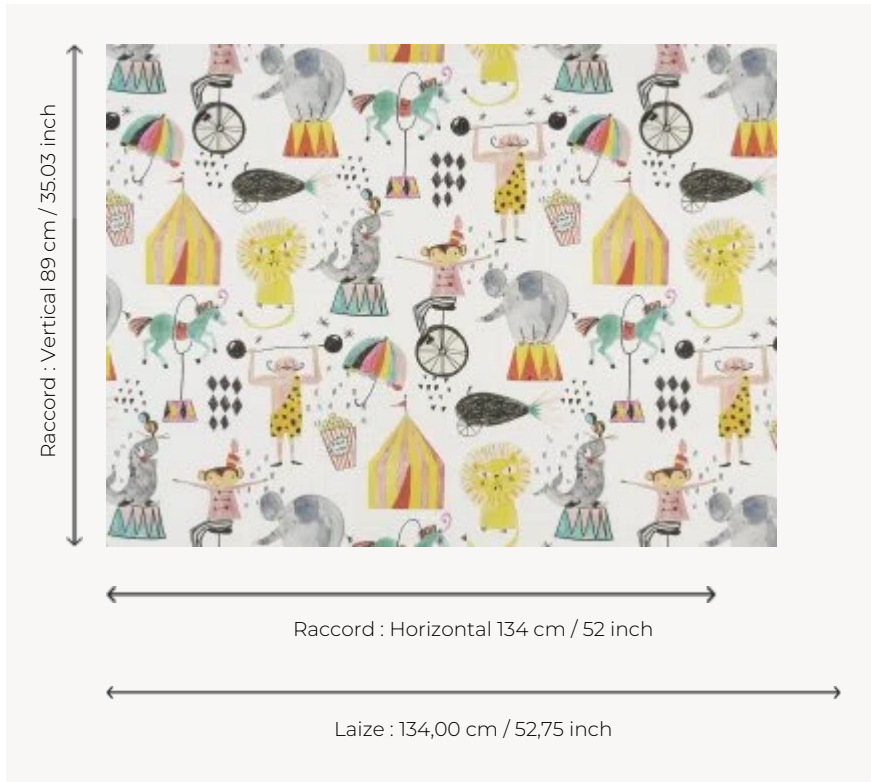

FP828001 POP CORN

Ladies and gentlemen, the circus performance is about to begin! Take a seat under the big top where elephants, lions and sea lions are waiting for you! Is it time for an interlude Enjoy our special popcorn that makes you stronger than Mr. Muscle! Mixed techniques for this festive wallpaper.

FP828001 - Multicolore

Pierre Frey

TYPE	Wide width printed wallpapers
SALES UNIT	Available per meter/yard
BACKING	NON WOVEN
COMPOSITION	-
WIDTH	134 cm / 52,75 inch
REPEAT	H: 134 cm - 52,00 inch V: 89 cm - 35,03 inch Half drop repeat
WEIGHT	185 gr / m ²
CARE	 
TRIMMING	Pretrimmed
HANGING/REMOVING	Paste the wall Strippable
CERTIFICATIONS	EUROCLASS B-s1,d0 ASTM E84 Class A
NOTES	Good lightfastness Flame retardant backing
INFORMATION	Use the trim & join marks during installation. Double-cut installation.
BOOK	F9979PPFREY28