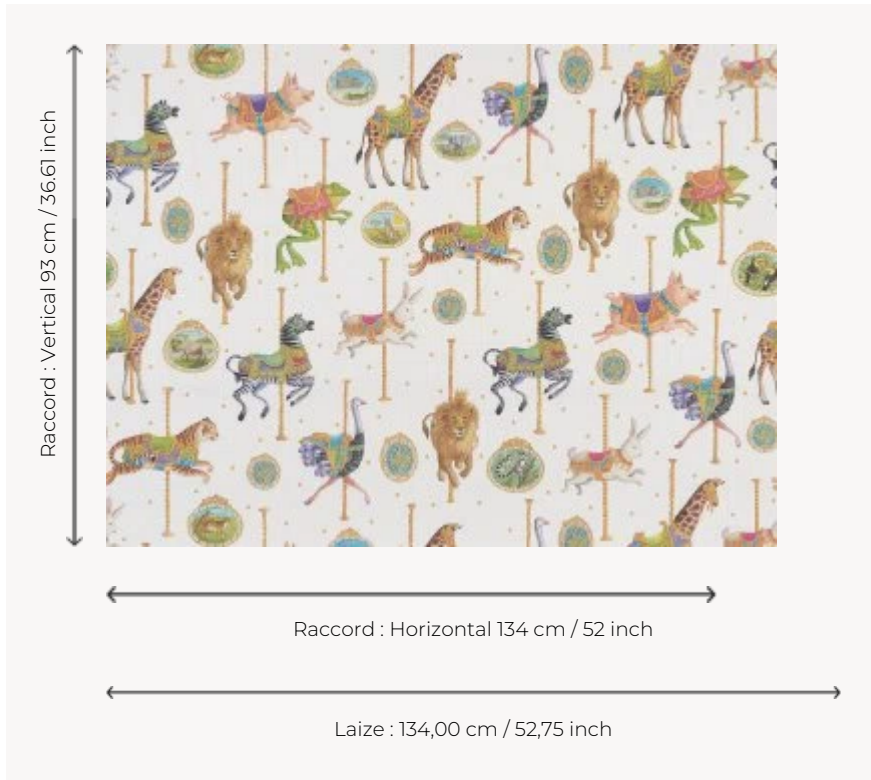

FP829001 LE CARROUSEL

The animals on the carousel have changed direction! They all escaped! All gone for a ride, reminding us of an unforgettable scene from Mary Poppins! This archive comes from Caspari and also exists in a multitude of party accessories! Original watercolor drawing.

FP829001 - Multicolore

Pierre Frey

TYPE	Wide width printed wallpapers
SALES UNIT	Available per meter/yard
BACKING	NON WOVEN
COMPOSITION	-
WIDTH	134 cm / 52,75 inch
REPEAT	H: 134 cm - 52,00 inch V: 93 cm - 36,61 inch Straight repeat
WEIGHT	152 gr / m ²
CARE	
TRIMMING	Pretrimmed
HANGING/REMOVING	Paste the wall Strippable
CERTIFICATIONS	EUROCLASS B-s1,d0 ASTM E84 Class A
NOTES	Good lightfastness Flame retardant backing
INFORMATION	Use the trim & join marks during installation. Double-cut installation.
BOOK	F9979PPFREY28