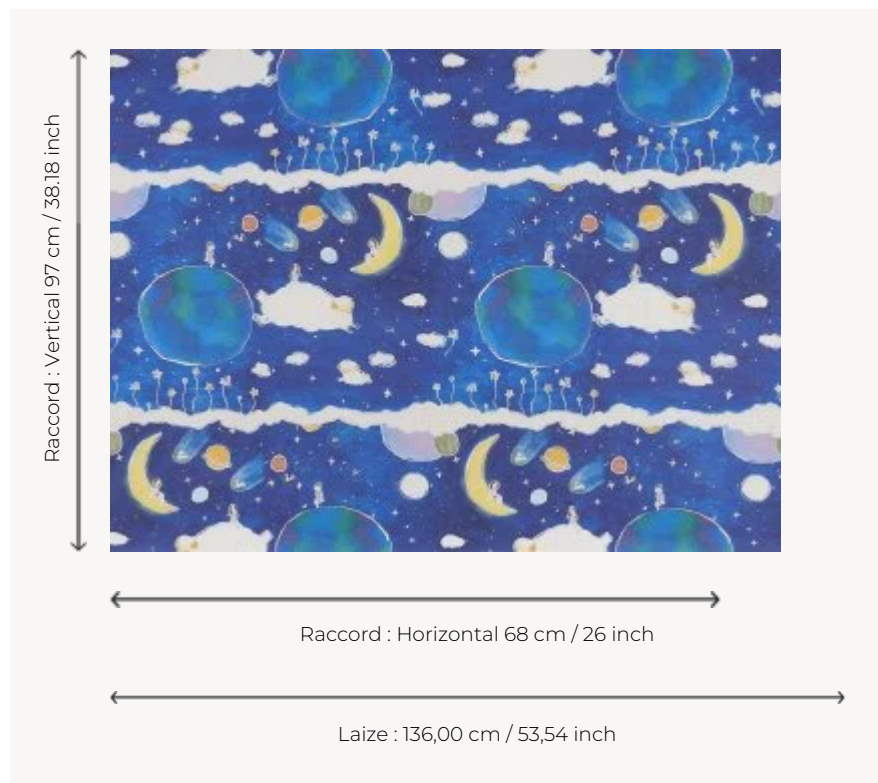

FP830001 LA NUIT D'EN YU

In the middle of a dream, in the middle of shooting stars and planets, the moon shines. We count the sheep, the clouds... a peaceful night is coming in this galaxy ... Mixed techniques for this wallpaper with a horizontal structure. Drawing realized by En Yu, 12 years old.

FP830001 - Ciel

Pierre Frey

TYPE	Wide width printed wallpapers
SALES UNIT	Available per meter/yard
BACKING	NON WOVEN
COMPOSITION	-
WIDTH	136 cm / 53,54 inch
REPEAT	H: 68 cm - 26,00 inch V: 97 cm - 38,18 inch Straight repeat
WEIGHT	125 gr / m ²
CARE	
TRIMMING	Pretrimmed
HANGING/REMOVING	Paste the wall Wet removable
CERTIFICATIONS	EUROCLASS B-s1,d0 ASTM E84 Class A
NOTES	Good lightfastness Flame retardant backing
INFORMATION	Use the trim & join marks during installation. Double-cut installation.
BOOK	F9979PPFREY28