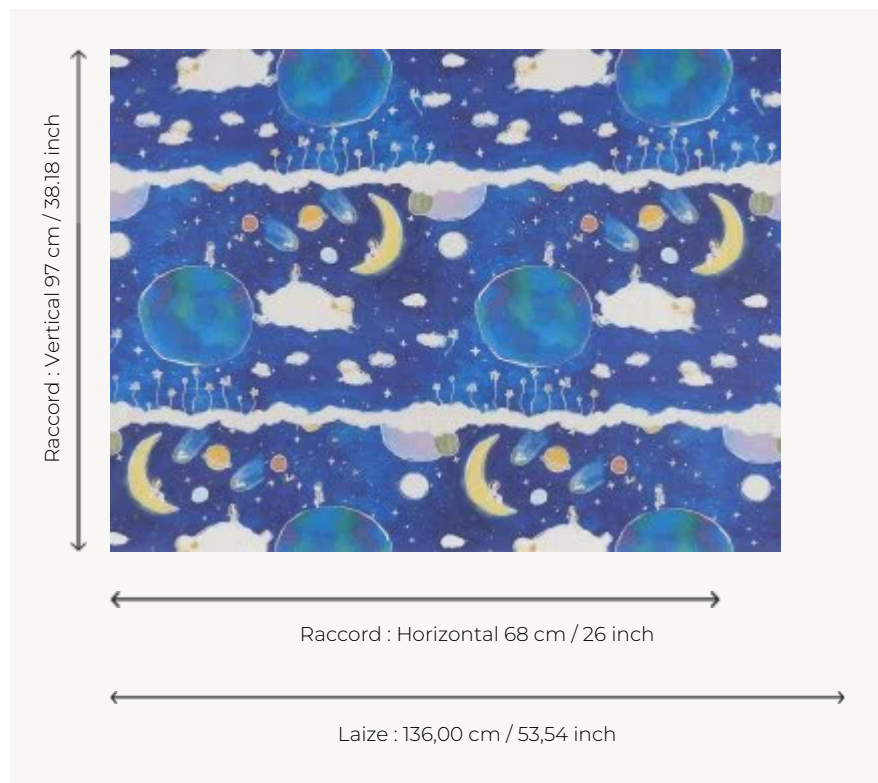

FP830001 LA NUIT D'EN YU

In the middle of a dream, in the middle of shooting stars and planets, the moon shines. We count the sheep, the clouds... a peaceful night is coming in this galaxy ... Mixed techniques for this wallpaper with a horizontal structure. Drawing realized by En Yu, 12 years old.

FP830001 - Ciel

Pierre Frey

TYPE	Wide width printed wallpapers
SALES UNIT	Available per meter/yard
BACKING	NON WOVEN
COMPOSITION	-
WIDTH	136 cm / 53,54 inch
REPEAT	H: 68 cm - 26,00 inch V: 97 cm - 38,18 inch Straight repeat
WEIGHT	125 gr / m ²
CARE	
TRIMMING	Pretrimmed
HANGING/REMOVING	Paste the wall Wet removable
CERTIFICATIONS	EUROCLASS B-s1,d0 ASTM E84 Class A
NOTES	Good lightfastness Flame retardant backing
INFORMATION	Use the trim & join marks during installation. Double-cut installation.
BOOK	F9979PPFREY28