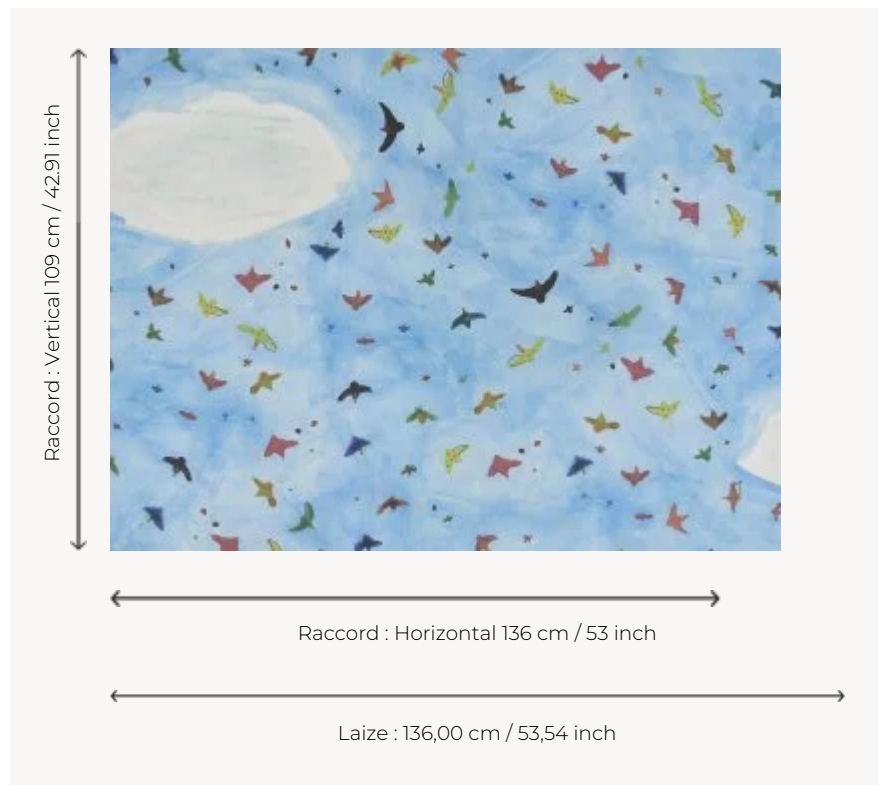

FP831001 LE CIEL D'IRIS

A blue sky, some white clouds and a multitude of birds of all colors! We imagine ourselves lying in the grass, nose in the air, dreaming... Watercolor realized by Iris, 10 years old.

FP831001 - Ciel

Pierre Frey

TYPE	Wide width printed wallpapers
SALES UNIT	Available per meter/yard
BACKING	NON WOVEN
COMPOSITION	-
WIDTH	136 cm / 53,54 inch
REPEAT	H: 136 cm - 53,00 inch V: 109 cm - 42,91 inch Half drop repeat
WEIGHT	150 gr / m ²
CARE	
TRIMMING	Pretrimmed
HANGING/REMOVING	Paste the wall Wet removable
CERTIFICATIONS	EUROCLASS B-s1,d0 ASTM E84 Class A
NOTES	Good lightfastness Flame retardant backing
INFORMATION	Use the trim & join marks during installation. Double-cut installation.
BOOK	F9979PPFREY28

1 Colors

FP831001

Ciel