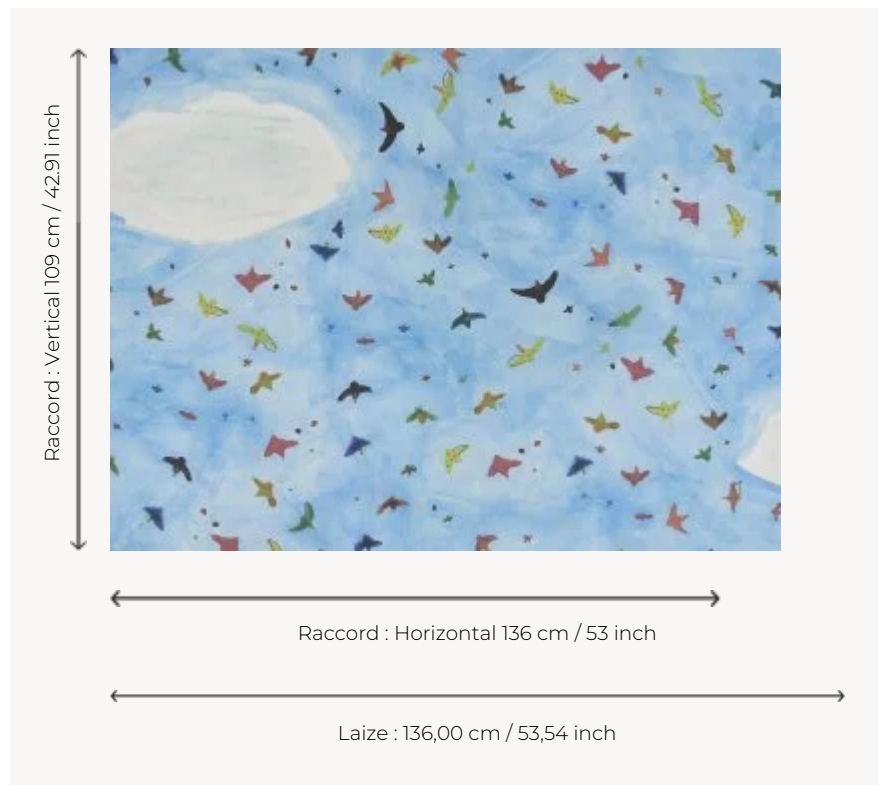

# FP831001 LE CIEL D'IRIS

A blue sky, some white clouds and a multitude of birds of all colors! We imagine ourselves lying in the grass, nose in the air, dreaming... Watercolor realized by Iris, 10 years old.

## FP831001 - Ciel

## Pierre Frey

<b>TYPE</b>	Wide width printed wallpapers
<b>SALES UNIT</b>	Available per meter/yard
<b>BACKING</b>	NON WOVEN
<b>COMPOSITION</b>	-
<b>WIDTH</b>	136 cm / 53,54 inch
<b>REPEAT</b>	H: 136 cm - 53,00 inch V: 109 cm - 42,91 inch Half drop repeat
<b>WEIGHT</b>	150 gr / m <sup>2</sup>
<b>CARE</b>	
<b>TRIMMING</b>	Pretrimmed
<b>HANGING/REMOVING</b>	Paste the wall Wet removable
<b>CERTIFICATIONS</b>	EUROCLASS B-s1,d0 ASTM E84 Class A
<b>NOTES</b>	Good lightfastness Flame retardant backing
<b>INFORMATION</b>	Use the trim & join marks during installation. Double-cut installation.
<b>BOOK</b>	F9979PPFREY28