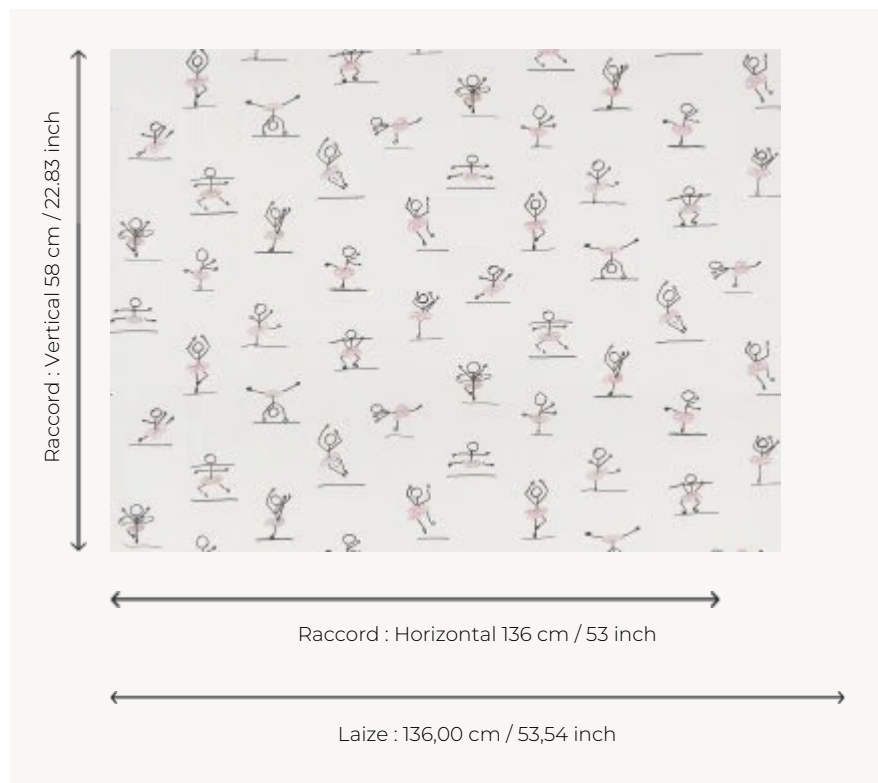

FP833001 LES DANSEUSES DE GABRIELLE

And 1 and 2 and 3 and 4, plié, tendu, demi-pointe, posez! With chased steps or on pointe, these little rats of the opera twirl in their graceful ballerina tutus. Ballpoint pen and marker drawing by Gabrielle, age 12. Coordinated with fabric F3556 LES DANSEUSES DE GABRIELLE.

FP833001 - Rose

Pierre Frey

TYPE	Wide width printed wallpapers
SALES UNIT	Available per meter/yard
BACKING	NON WOVEN
COMPOSITION	-
WIDTH	136 cm / 53,54 inch
REPEAT	H: 136 cm - 53,00 inch V: 58 cm - 22,83 inch Straight repeat
WEIGHT	150 gr / m ²
CARE	
TRIMMING	Pretrimmed
HANGING/REMOVING	Paste the wall Wet removable
CERTIFICATIONS	EUROCLASS B-s1,d0 ASTM E84 Class A
NOTES	Good lightfastness Flame retardant backing
INFORMATION	Use the trim & join marks during installation. Double-cut installation.
BOOK	F9979PPFREY28