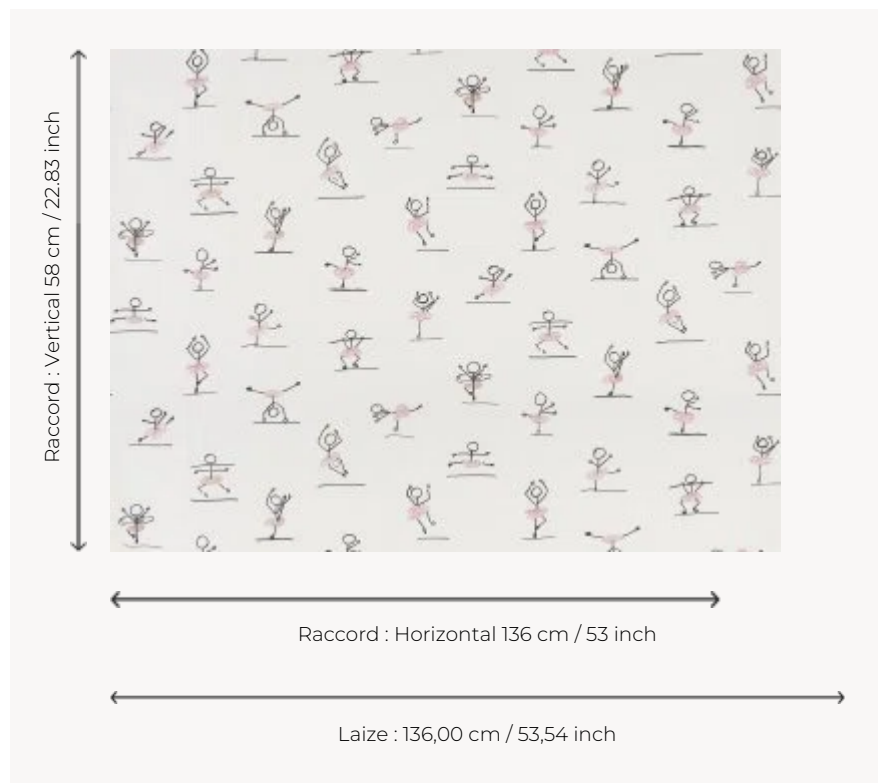

FP833001 LES DANSEUSES DE GABRIELLE

And 1 and 2 and 3 and 4, plié, tendu, demi-pointe, posez! With chased steps or on pointe, these little rats of the opera twirl in their graceful ballerina tutus. Ballpoint pen and marker drawing by Gabrielle, age 12. Coordinated with fabric F3556 LES DANSEUSES DE GABRIELLE.

FP833001 - Rose

Pierre Frey

TYPE	Wide width printed wallpapers
SALES UNIT	Available per meter/yard
BACKING	NON WOVEN
COMPOSITION	-
WIDTH	136 cm / 53,54 inch
REPEAT	H: 136 cm - 53,00 inch V: 58 cm - 22,83 inch Straight repeat
WEIGHT	150 gr / m ²
CARE	
TRIMMING	Pretrimmed
HANGING/REMOVING	Paste the wall Wet removable
CERTIFICATIONS	EUROCLASS B-s1,d0 ASTM E84 Class A
NOTES	Good lightfastness Flame retardant backing
INFORMATION	Use the trim & join marks during installation. Double-cut installation.
BOOK	F9979PPFREY28