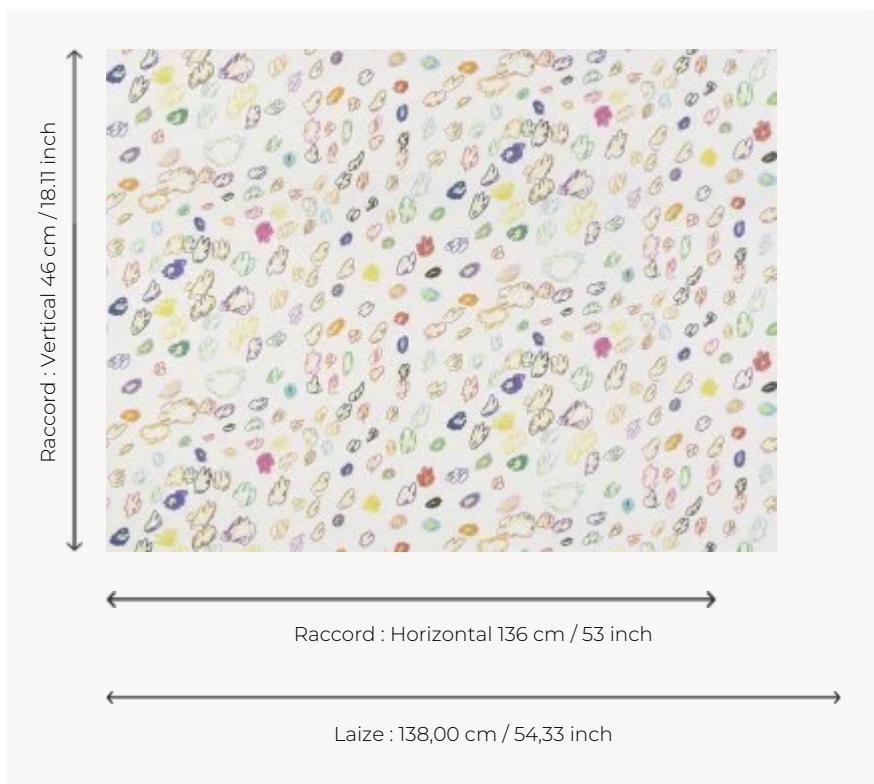

FP834001 MULTI FLEURS

Georges loves the beginning of Spring ! And he is right! A swirl of flowers, a flurry of petals, an overwhelming floral fragrance that announces the return of the sun, bees, butterflies and finches! This young artist of la Maison shares with us his love of nature. Drawing made with colored markers by Georges, age 7.

FP834001 - Multicolore

Pierre Frey

TYPE	Wide width printed wallpapers
SALES UNIT	Available per meter/yard
BACKING	NON WOVEN
COMPOSITION	-
WIDTH	138 cm / 54,33 inch
REPEAT	H: 136 cm - 53,00 inch V: 46 cm - 18,11 inch Straight repeat
WEIGHT	150 gr / m ²
CARE	
TRIMMING	Pretrimmed
HANGING/REMOVING	Paste the wall Wet removable
CERTIFICATIONS	EUROCLASS B-s1,d0 ASTM E84 Class A
NOTES	Good lightfastness Flame retardant backing
INFORMATION	Use the trim & join marks during installation. Double-cut installation.
BOOK	F9979PPFREY28