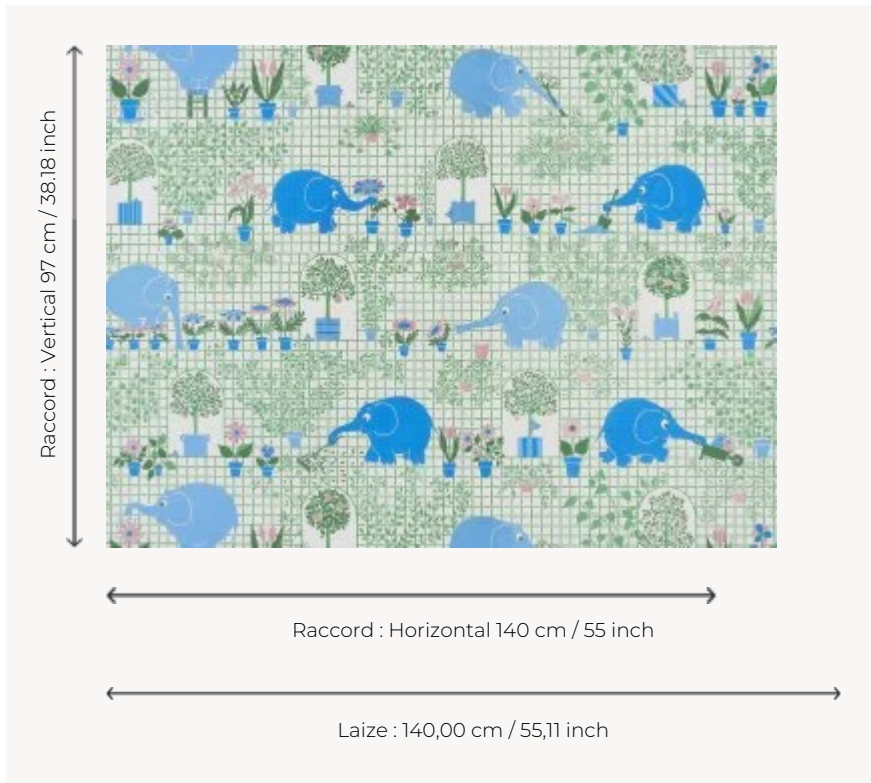

# FP836001 LES ELEPHANTS JARDINIERS

The elephants take care of the garden! Various foliage rises on a background trellis. Potted plants, fruit trees... it is necessary to water, rake, transport the soil and replant... What a job! This drawing is part of the first children's collection of wallpapers of Maison Pierre Frey, created on the occasion of the birth of the children of Mr. Patrick Frey. A delightful re-edition!

## Pierre Frey

<b>TYPE</b>	Wide width printed wallpapers
<b>SALES UNIT</b>	Available per meter/yard
<b>BACKING</b>	NON WOVEN
<b>COMPOSITION</b>	-
<b>WIDTH</b>	140 cm / 55,11 inch
<b>REPEAT</b>	H: 140 cm - 55,00 inch V: 97 cm - 38,18 inch Straight repeat
<b>WEIGHT</b>	130 gr / m <sup>2</sup>
<b>CARE</b>	
<b>TRIMMING</b>	Pretrimmed
<b>HANGING/REMOVING</b>	Paste the wall Strippable
<b>CERTIFICATIONS</b>	EUROCLASS B-s1,d0 ASTM E84 Class A
<b>NOTES</b>	Good lightfastness Flame retardant backing
<b>INFORMATION</b>	Use the trim & join marks during installation. Double-cut installation.
<b>BOOK</b>	F9979PPFREY28