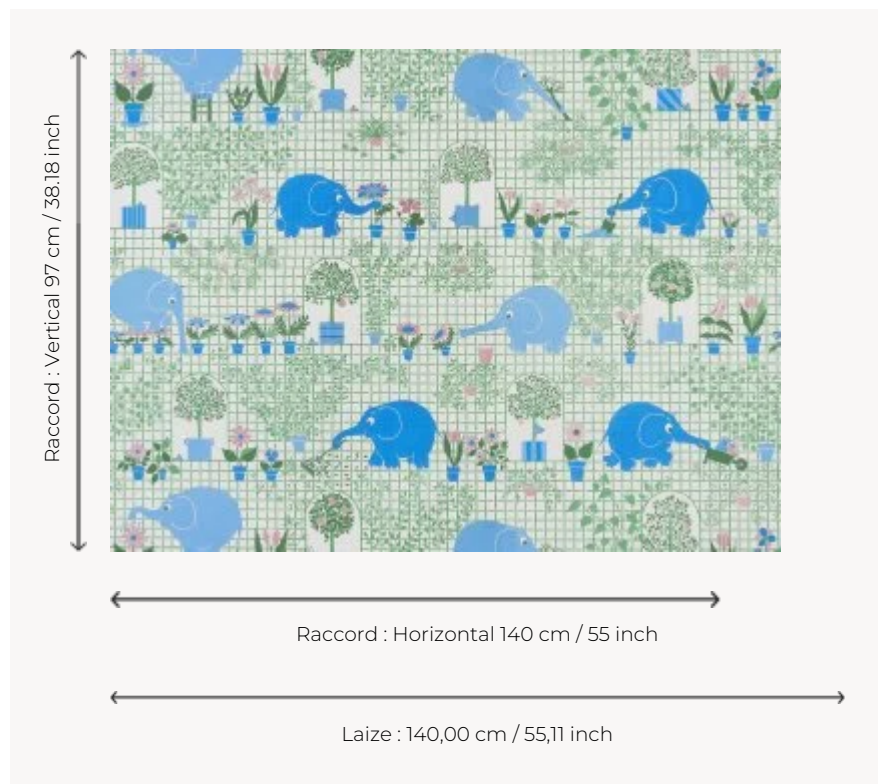

# FP836001 LES ELEPHANTS JARDINIERS

The elephants take care of the garden! Various foliage rises on a background trellis. Potted plants, fruit trees... it is necessary to water, rake, transport the soil and replant... What a job! This drawing is part of the first children's collection of wallpapers of Maison Pierre Frey, created on the occasion of the birth of the children of Mr. Patrick Frey. A delightful re-edition!

## FP836001 - Multicolore

## Pierre Frey

<b>TYPE</b>	Wide width printed wallpapers
<b>SALES UNIT</b>	Available per meter/yard
<b>BACKING</b>	NON WOVEN
<b>COMPOSITION</b>	-
<b>WIDTH</b>	140 cm / 55,11 inch
<b>REPEAT</b>	H: 140 cm - 55,00 inch V: 97 cm - 38,18 inch Straight repeat
<b>WEIGHT</b>	130 gr / m <sup>2</sup>
<b>CARE</b>	
<b>TRIMMING</b>	Pretrimmed
<b>HANGING/REMOVING</b>	Paste the wall Strippable
<b>CERTIFICATIONS</b>	EUROCLASS B-s1,d0 ASTM E84 Class A
<b>NOTES</b>	Good lightfastness Flame retardant backing
<b>INFORMATION</b>	Use the trim & join marks during installation. Double-cut installation.
<b>BOOK</b>	F9979PPFREY28