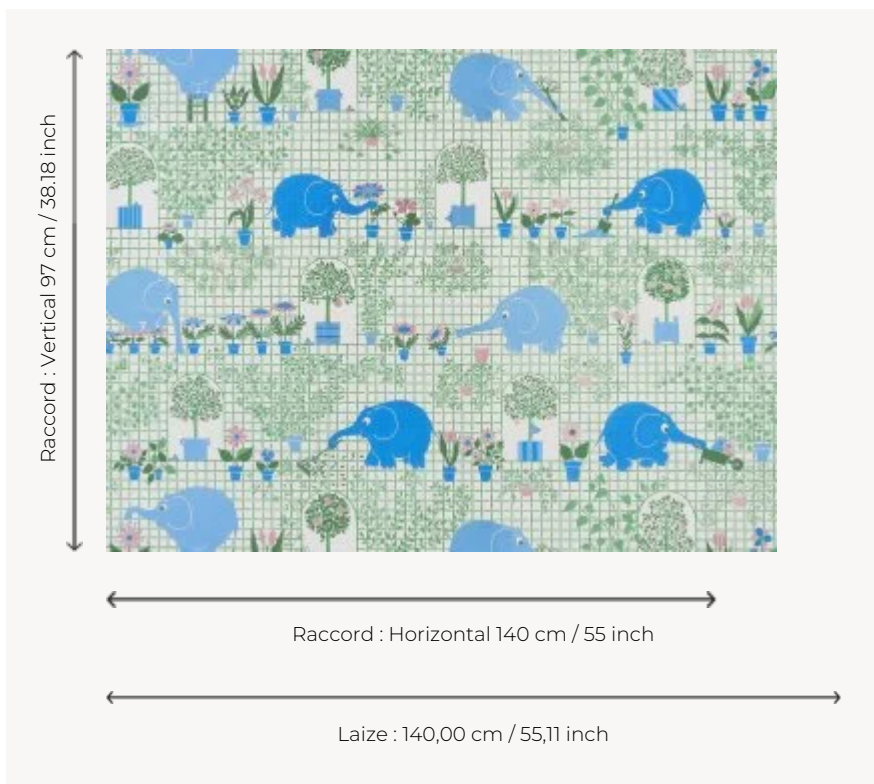

# FP836001 LES ELEPHANTS JARDINIERS

The elephants take care of the garden! Various foliage rises on a background trellis. Potted plants, fruit trees... it is necessary to water, rake, transport the soil and replant... What a job! This drawing is part of the first children's collection of wallpapers of Maison Pierre Frey, created on the occasion of the birth of the children of Mr. Patrick Frey. A delightful re-edition!

## FP836001 - Multicolore

## Pierre Frey

<b>TYPE</b>	Wide width printed wallpapers
<b>SALES UNIT</b>	Available per meter/yard
<b>BACKING</b>	NON WOVEN
<b>COMPOSITION</b>	-
<b>WIDTH</b>	140 cm / 55,11 inch
<b>REPEAT</b>	H: 140 cm - 55,00 inch V: 97 cm - 38,18 inch Straight repeat
<b>WEIGHT</b>	130 gr / m <sup>2</sup>
<b>CARE</b>	
<b>TRIMMING</b>	Pretrimmed
<b>HANGING/REMOVING</b>	Paste the wall Strippable
<b>CERTIFICATIONS</b>	EUROCLASS B-s1,d0 ASTM E84 Class A
<b>NOTES</b>	Good lightfastness Flame retardant backing
<b>INFORMATION</b>	Use the trim & join marks during installation. Double-cut installation.
<b>BOOK</b>	F9979PPFREY28