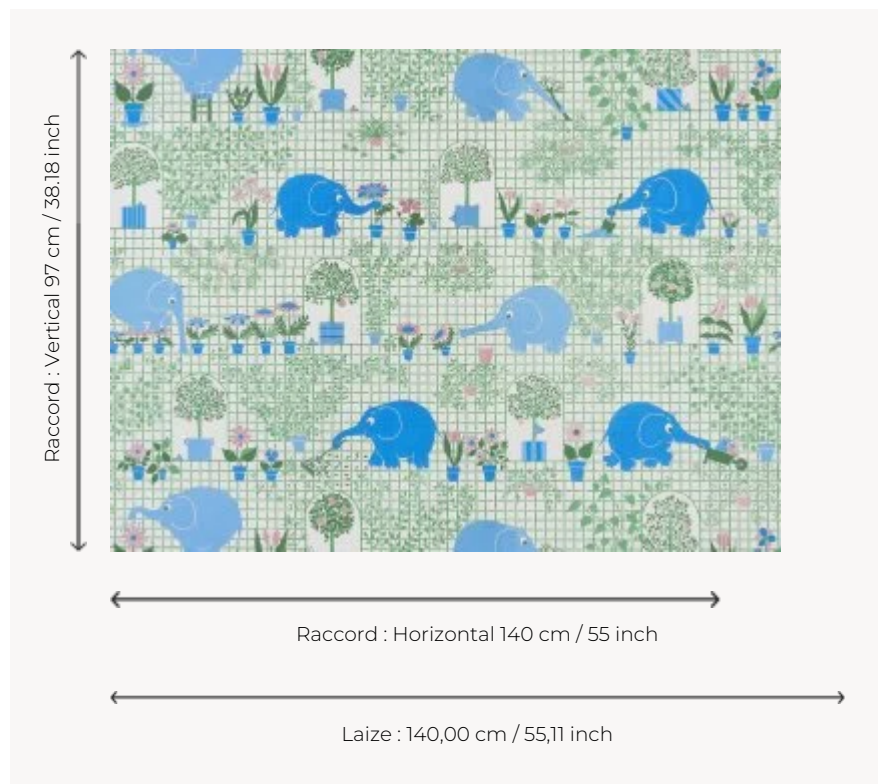

## FP836001 LES ELEPHANTS JARDINIERS

The elephants take care of the garden! Various foliage rises on a background trellis. Potted plants, fruit trees... it is necessary to water, rake, transport the soil and replant... What a job! This drawing is part of the first children's collection of wallpapers of Maison Pierre Frey, created on the occasion of the birth of the children of Mr. Patrick Frey. A delightful re-edition!

### FP836001 - Multicolore

### Pierre Frey

<b>TYPE</b>	Wide width printed wallpapers
<b>SALES UNIT</b>	Available per meter/yard
<b>BACKING</b>	NON WOVEN
<b>COMPOSITION</b>	-
<b>WIDTH</b>	140 cm / 55,11 inch
<b>REPEAT</b>	H: 140 cm - 55,00 inch V: 97 cm - 38,18 inch Straight repeat
<b>WEIGHT</b>	130 gr / m <sup>2</sup>
<b>CARE</b>	
<b>TRIMMING</b>	Pretrimmed
<b>HANGING/REMOVING</b>	Paste the wall Strippable
<b>CERTIFICATIONS</b>	EUROCLASS B-s1,d0 ASTM E84 Class A
<b>NOTES</b>	Good lightfastness Flame retardant backing
<b>INFORMATION</b>	Use the trim & join marks during installation. Double-cut installation.
<b>BOOK</b>	F9979PPFREY28