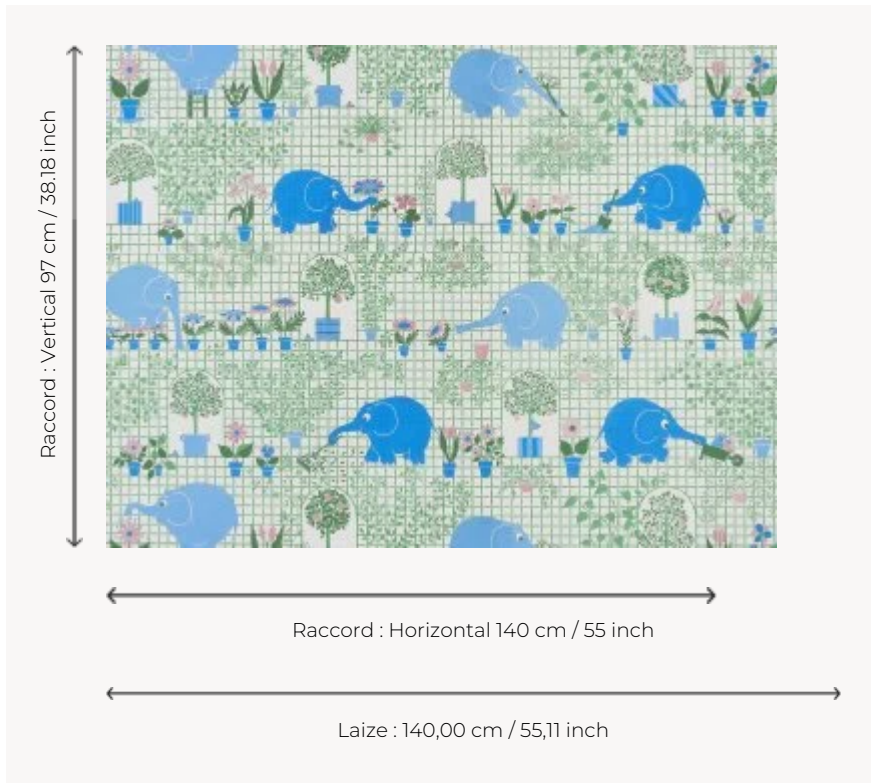

FP836001 LES ELEPHANTS JARDINIERS

The elephants take care of the garden! Various foliage rises on a background trellis. Potted plants, fruit trees... it is necessary to water, rake, transport the soil and replant... What a job! This drawing is part of the first children's collection of wallpapers of Maison Pierre Frey, created on the occasion of the birth of the children of Mr. Patrick Frey. A delightful re-edition!

FP836001 - Multicolore

Pierre Frey

TYPE	Wide width printed wallpapers
SALES UNIT	Available per meter/yard
BACKING	NON WOVEN
COMPOSITION	-
WIDTH	140 cm / 55,11 inch
REPEAT	H: 140 cm - 55,00 inch V: 97 cm - 38,18 inch Straight repeat
WEIGHT	130 gr / m ²
CARE	
TRIMMING	Pretrimmed
HANGING/REMOVING	Paste the wall Strippable
CERTIFICATIONS	EUROCLASS B-s1,d0 ASTM E84 Class A
NOTES	Good lightfastness Flame retardant backing
INFORMATION	Use the trim & join marks during installation. Double-cut installation.
BOOK	F9979PPFREY28