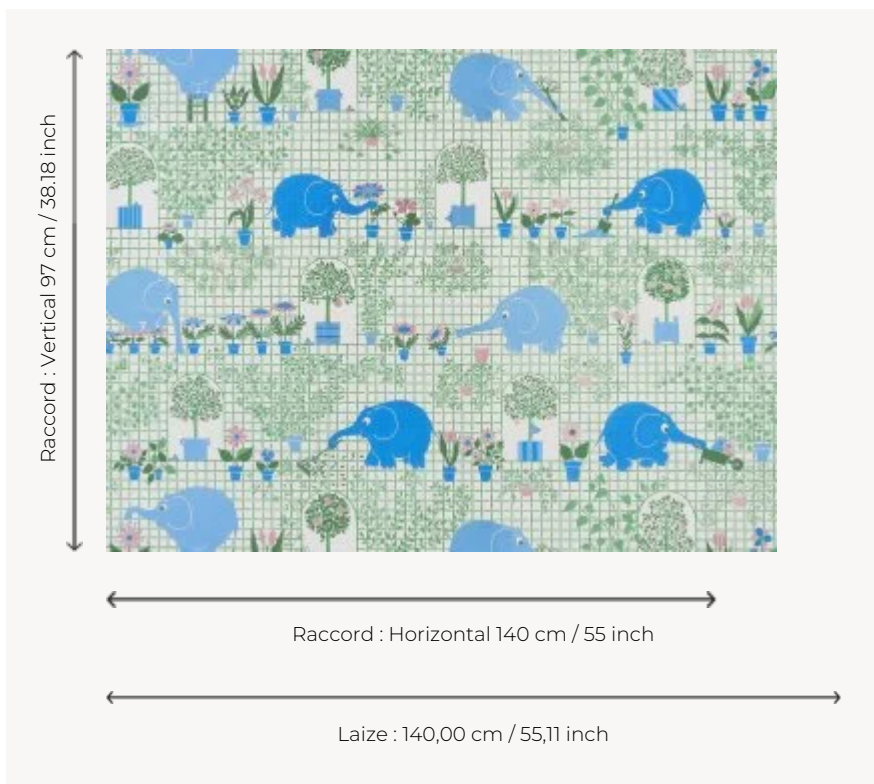

FP836001 LES ELEPHANTS JARDINIERS

The elephants take care of the garden! Various foliage rises on a background trellis. Potted plants, fruit trees... it is necessary to water, rake, transport the soil and replant... What a job! This drawing is part of the first children's collection of wallpapers of Maison Pierre Frey, created on the occasion of the birth of the children of Mr. Patrick Frey. A delightful re-edition!

FP836001 - Multicolore

Pierre Frey

TYPE	Wide width printed wallpapers
SALES UNIT	Available per meter/yard
BACKING	NON WOVEN
COMPOSITION	-
WIDTH	140 cm / 55,11 inch
REPEAT	H: 140 cm - 55,00 inch V: 97 cm - 38,18 inch Straight repeat
WEIGHT	130 gr / m ²
CARE	
TRIMMING	Pretrimmed
HANGING/REMOVING	Paste the wall Strippable
CERTIFICATIONS	EUROCLASS B-s1,d0 ASTM E84 Class A
NOTES	Good lightfastness Flame retardant backing
INFORMATION	Use the trim & join marks during installation. Double-cut installation.
BOOK	F9979PPFREY28