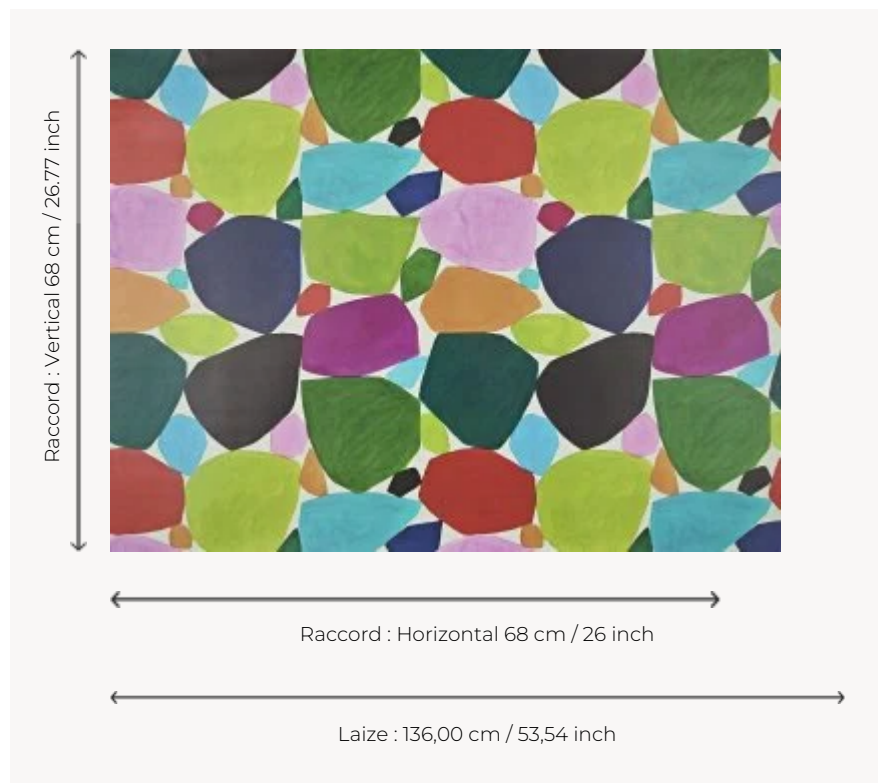

FP837001 CARNAVAL

Multicolored cut-out shapes: the interpretations are varied! Colored pebbles, a shower of confetti or an imaginary giraffe skin... Let your imagination run wild! Colored ink drawing. Coordinated with fabric F3559 CARNAVAL.

FP837001 - Multicolore

Pierre Frey

TYPE	Wide width printed wallpapers
SALES UNIT	Available per meter/yard
BACKING	NON WOVEN
COMPOSITION	-
WIDTH	136 cm / 53,54 inch
REPEAT	H: 68 cm - 26,00 inch V: 68 cm - 26,77 inch Straight repeat
WEIGHT	180 gr / m²
CARE	
TRIMMING	Pretrimmed
HANGING/REMOVING	Paste the wall Wet removable
CERTIFICATIONS	EUROCLASS B-s1,d0 ASTM E84 Class A
NOTES	Flame retardant backing
INFORMATION	Use the trim & join marks during installation. Double-cut installation.
BOOK	F9979PPFREY28