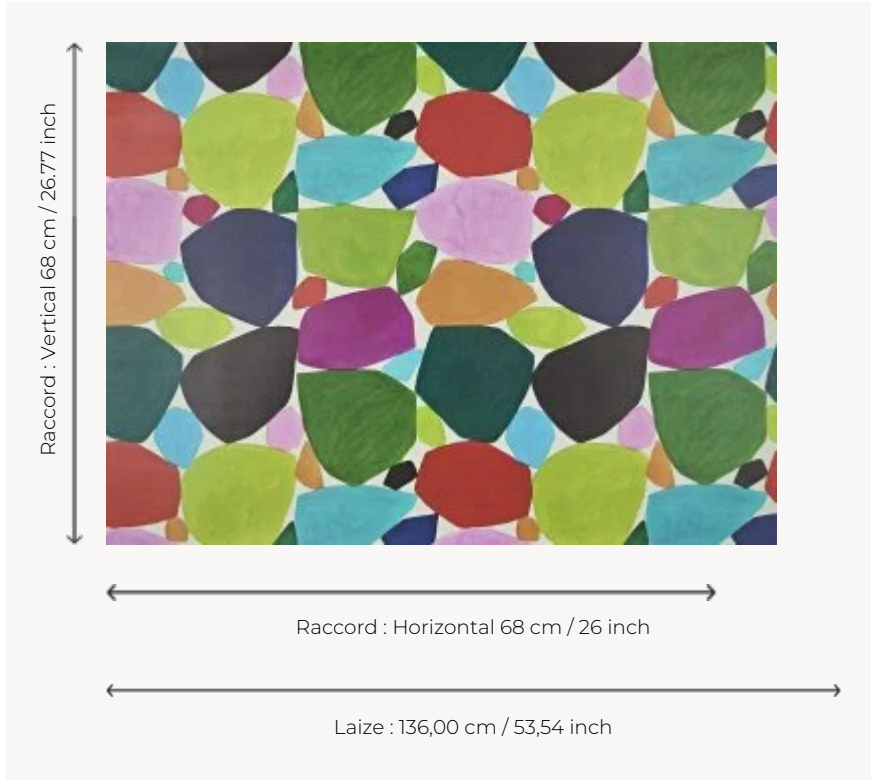

FP837001 CARNAVAL

Multicolored cut-out shapes: the interpretations are varied! Colored pebbles, a shower of confetti or an imaginary giraffe skin... Let your imagination run wild! Colored ink drawing. Coordinated with fabric F3559 CARNAVAL.

FP837001 - Multicolore

Pierre Frey

TYPE	Wide width printed wallpapers
SALES UNIT	Available per meter/yard
BACKING	NON WOVEN
COMPOSITION	-
WIDTH	136 cm / 53,54 inch
REPEAT	H: 68 cm - 26,00 inch V: 68 cm - 26,77 inch Straight repeat
WEIGHT	180 gr / m ²
CARE	
TRIMMING	Pretrimmed
HANGING/REMOVING	Paste the wall Wet removable
CERTIFICATIONS	EUROCLASS B-s1,d0 ASTM E84 Class A
NOTES	Flame retardant backing
INFORMATION	Use the trim & join marks during installation. Double-cut installation.
BOOK	F9979PPFREY28