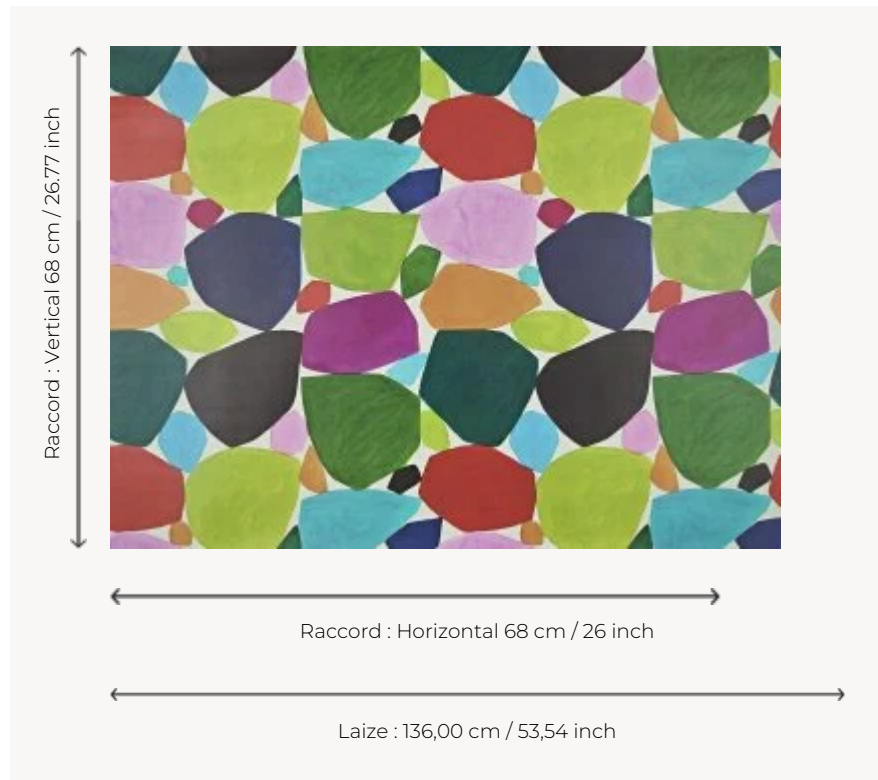

# FP837001 CARNAVAL

Multicolored cut-out shapes: the interpretations are varied! Colored pebbles, a shower of confetti or an imaginary giraffe skin... Let your imagination run wild! Colored ink drawing. Coordinated with fabric F3559 CARNAVAL.

## Pierre Frey

<b>TYPE</b>	Wide width printed wallpapers
<b>SALES UNIT</b>	Available per meter/yard
<b>BACKING</b>	NON WOVEN
<b>COMPOSITION</b>	-
<b>WIDTH</b>	136 cm / 53,54 inch
<b>REPEAT</b>	H: 68 cm - 26,00 inch V: 68 cm - 26,77 inch Straight repeat
<b>WEIGHT</b>	180 gr / m <sup>2</sup>
<b>CARE</b>	
<b>TRIMMING</b>	Pretrimmed
<b>HANGING/REMOVING</b>	Paste the wall Wet removable
<b>CERTIFICATIONS</b>	EUROCLASS B-s1,d0 ASTM E84 Class A
<b>NOTES</b>	Flame retardant backing
<b>INFORMATION</b>	Use the trim & join marks during installation. Double-cut installation.
<b>BOOK</b>	F9979PPFREY28