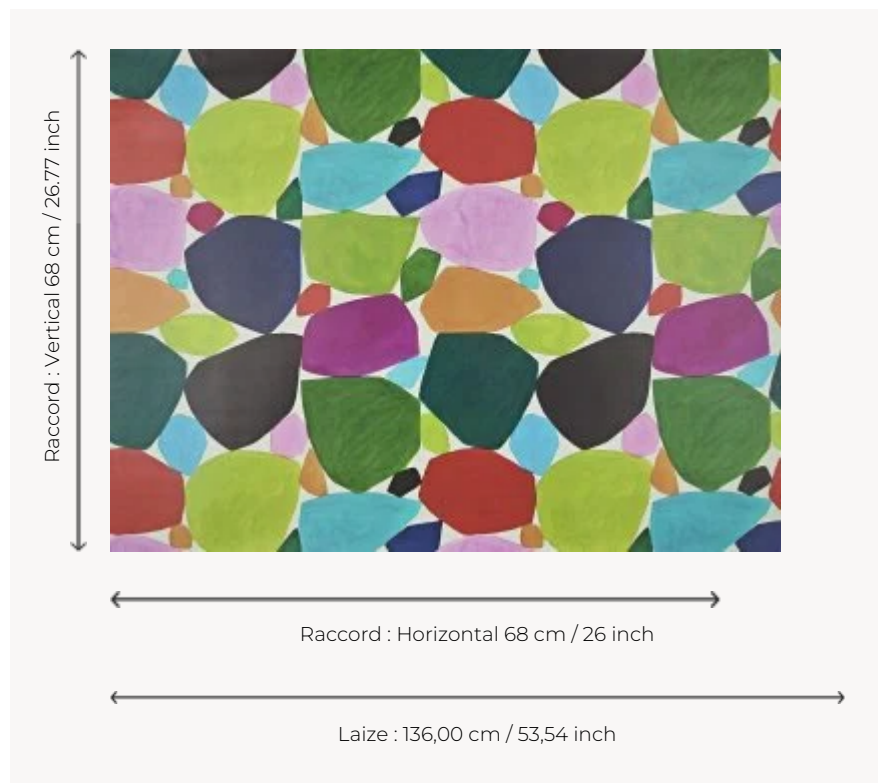

FP837001 CARNAVAL

Multicolored cut-out shapes: the interpretations are varied! Colored pebbles, a shower of confetti or an imaginary giraffe skin... Let your imagination run wild! Colored ink drawing. Coordinated with fabric F3559 CARNAVAL.

FP837001 - Multicolore

Pierre Frey

TYPE	Wide width printed wallpapers
SALES UNIT	Available per meter/yard
BACKING	NON WOVEN
COMPOSITION	-
WIDTH	136 cm / 53,54 inch
REPEAT	H: 68 cm - 26,00 inch V: 68 cm - 26,77 inch Straight repeat
WEIGHT	180 gr / m ²
CARE	
TRIMMING	Pretrimmed
HANGING/REMOVING	Paste the wall Wet removable
CERTIFICATIONS	EUROCLASS B-s1,d0 ASTM E84 Class A
NOTES	Flame retardant backing
INFORMATION	Use the trim & join marks during installation. Double-cut installation.
BOOK	F9979PPFREY28