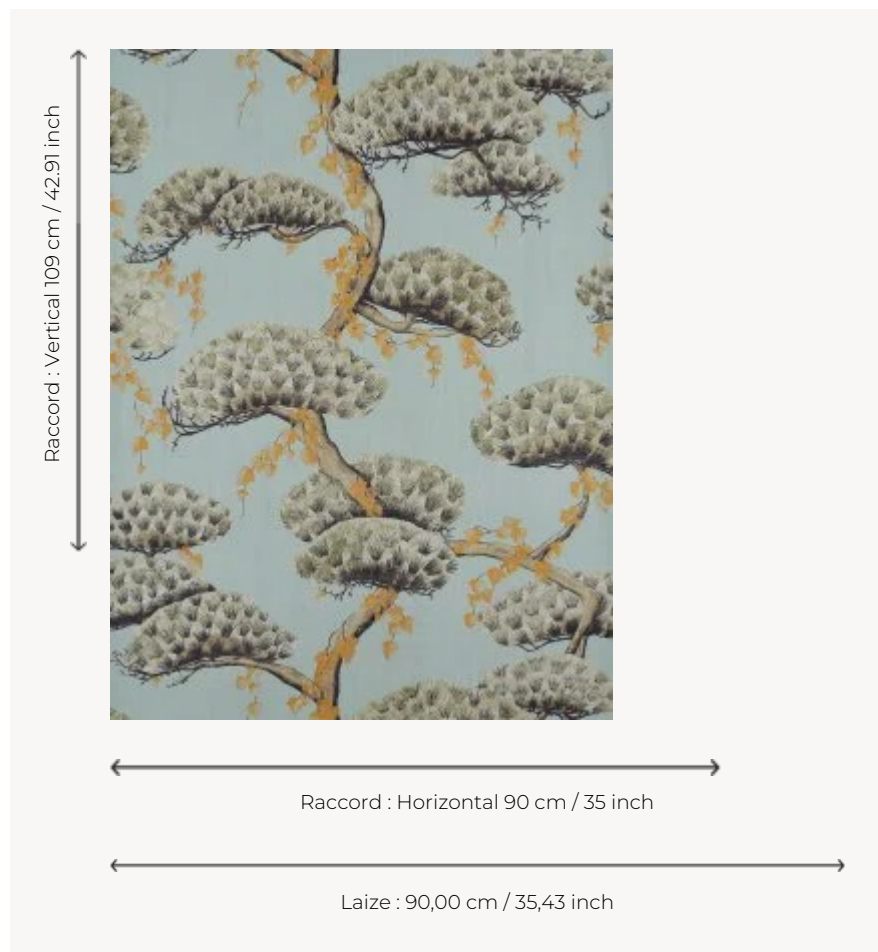

FP838001 MOMIJI

A true celebration of the magic of nature, the contemplation of the blushing leaves of the maple trees is a Japanese tradition called Momijigari. Sublimated by a digital overprint on a metallic background and laminated on non-woven, the wallpaper is changing and deep depending on the light.

FP838001 - Celadon

Pierre Frey

TYPE	Wide width printed wallpapers - Paperbacked fabrics
SALES UNIT	Available per meter/yard
BACKING	NON WOVEN
COMPOSITION	100 % Polyester
WIDTH	90 cm / 35,43 inch
REPEAT	H: 90 cm - 35,00 inch V: 109 cm - 42,91 inch Half drop repeat
WEIGHT	205 gr / m²
CARE	
TRIMMING	Trimmed
HANGING/REMOVING	Paste the wall Wet removable
CERTIFICATIONS	EUROCLASS B-s1,d0 ASTM E84 Class A
NOTES	Good lightfastness Flame retardant backing