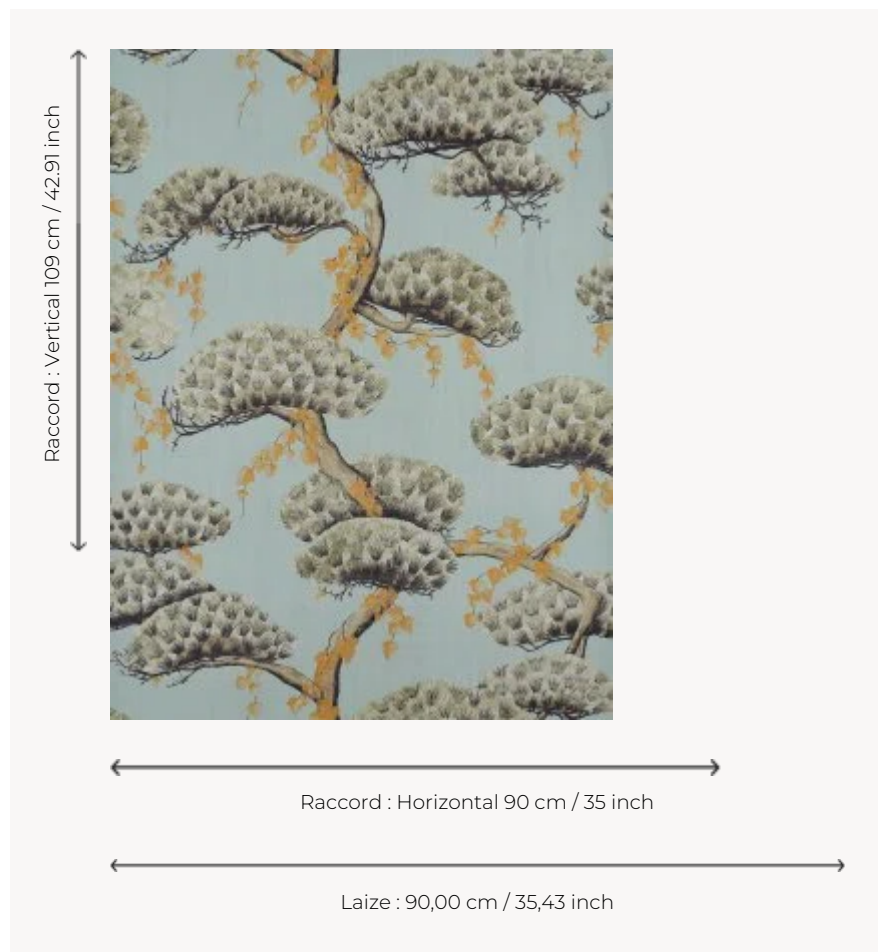

FP838001 MOMIJI

A true celebration of the magic of nature, the contemplation of the blushing leaves of the maple trees is a Japanese tradition called Momijigari. Sublimated by a digital overprint on a metallic background and laminated on non-woven, the wallpaper is changing and deep depending on the light.

FP838001 - Celadon

Pierre Frey

TYPE	Wide width printed wallpapers - Paperbacked fabrics
SALES UNIT	Available per meter/yard
BACKING	NON WOVEN
COMPOSITION	100 % Polyester
WIDTH	90 cm / 35,43 inch
REPEAT	H: 90 cm - 35,00 inch V: 109 cm - 42,91 inch Half drop repeat
WEIGHT	205 gr / m ²
CARE	 
TRIMMING	Trimmed
HANGING/REMOVING	Paste the wall Wet removable
CERTIFICATIONS	EUROCLASS B-s1,d0 ASTM E84 Class A
NOTES	Good lightfastness Flame retardant backing

2 Colors

FP838001
Celadon

FP838002
Or