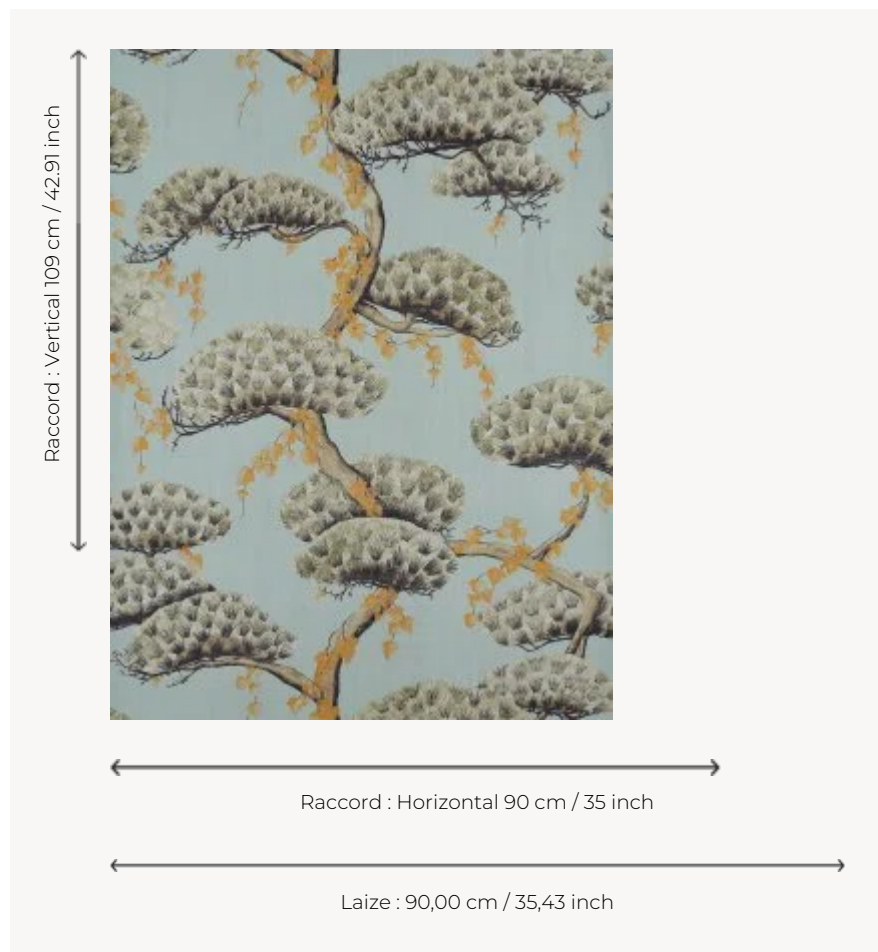

FP838001 MOMIJI

A true celebration of the magic of nature, the contemplation of the blushing leaves of the maple trees is a Japanese tradition called Momijigari. Sublimated by a digital overprint on a metallic background and laminated on non-woven, the wallpaper is changing and deep depending on the light.

FP838001 - Celadon

Pierre Frey

TYPE	Wide width printed wallpapers - Paperbacked fabrics
SALES UNIT	Available per meter/yard
BACKING	NON WOVEN
COMPOSITION	100 % Polyester
WIDTH	90 cm / 35,43 inch
REPEAT	H: 90 cm - 35,00 inch V: 109 cm - 42,91 inch Half drop repeat
WEIGHT	205 gr / m ²
CARE	 
TRIMMING	Trimmed
HANGING/REMOVING	Paste the wall Wet removable
CERTIFICATIONS	EUROCLASS B-s1,d0 ASTM E84 Class A
NOTES	Good lightfastness Flame retardant backing

2 Colors

FP838001
Celadon

FP838002
Or