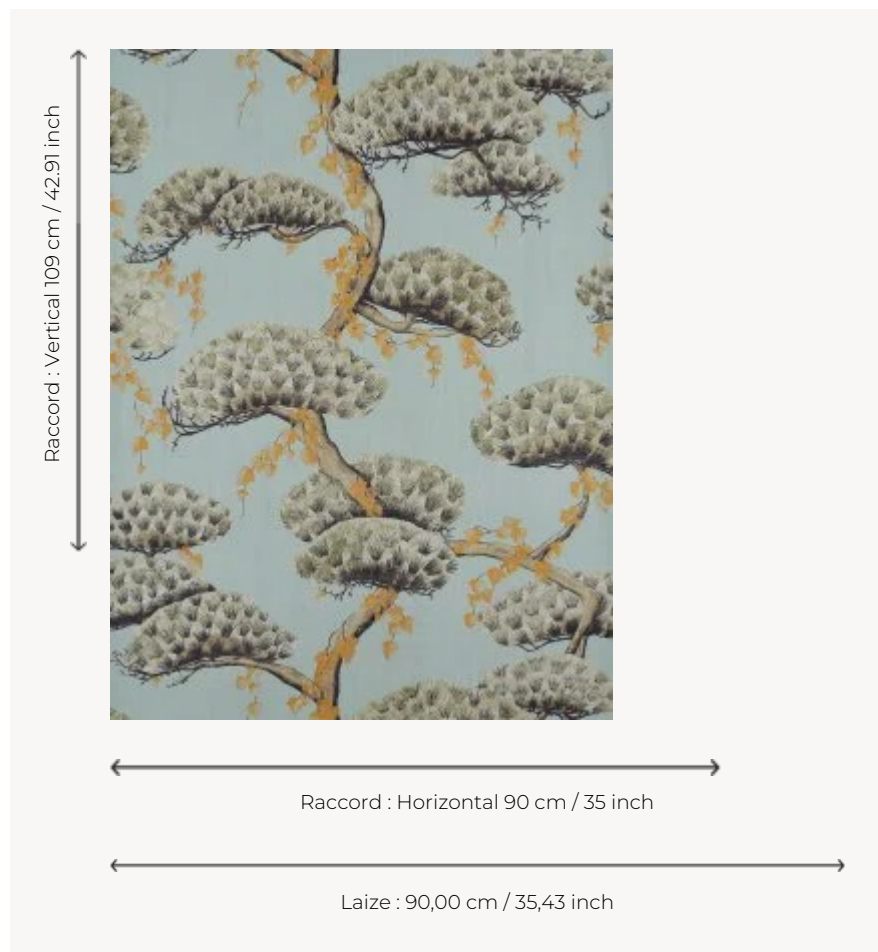

FP838001 MOMIJI

A true celebration of the magic of nature, the contemplation of the blushing leaves of the maple trees is a Japanese tradition called Momijigari. Sublimated by a digital overprint on a metallic background and laminated on non-woven, the wallpaper is changing and deep depending on the light.

FP838001 - Celadon

Pierre Frey

TYPE	Wide width printed wallpapers - Paperbacked fabrics
SALES UNIT	Available per meter/yard
BACKING	NON WOVEN
COMPOSITION	100 % Polyester
WIDTH	90 cm / 35,43 inch
REPEAT	H: 90 cm - 35,00 inch V: 109 cm - 42,91 inch Half drop repeat
WEIGHT	205 gr / m ²
CARE	
TRIMMING	Trimmed
HANGING/REMOVING	Paste the wall Wet removable
CERTIFICATIONS	EUROCLASS B-s1,d0 ASTM E84 Class A
NOTES	Good lightfastness Flame retardant backing

2 Colors

FP838001
Celadon

FP838002
Or