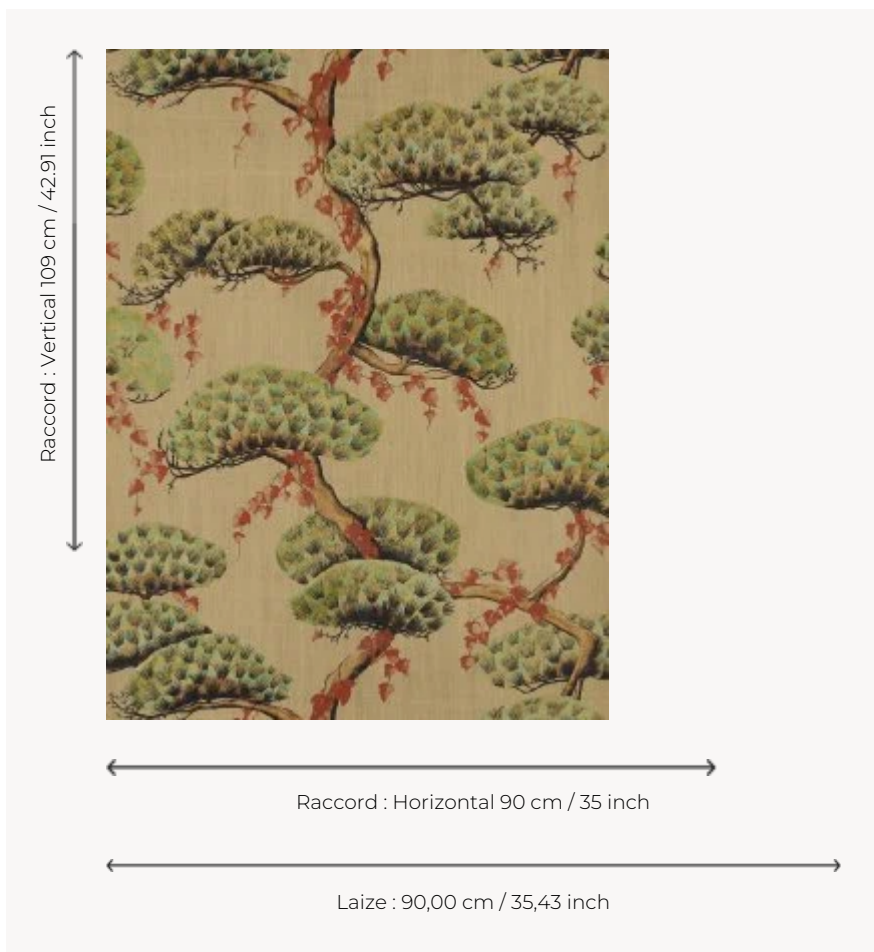

FP838002 MOMIJI

A true celebration of the magic of nature, the contemplation of the blushing leaves of the maple trees is a Japanese tradition called Momijigari. Sublimated by a digital overprint on a metallic background and laminated on non-woven, the wallpaper is changing and deep depending on the light.

FP838002 - Or

Pierre Frey

TYPE	Wide width printed wallpapers - Paperbacked fabrics
SALES UNIT	Available per meter/yard
BACKING	NON WOVEN
COMPOSITION	100 % Polyester
WIDTH	90 cm / 35,43 inch
REPEAT	H: 90 cm - 35,00 inch V: 109 cm - 42,91 inch Half drop repeat
WEIGHT	205 gr / m ²
CARE	 
TRIMMING	Trimmed
HANGING/REMOVING	Paste the wall Wet removable
CERTIFICATIONS	EUROCLASS B-s1,d0 ASTM E84 Class A
NOTES	Good lightfastness Flame retardant backing

2 Colors

FP838001
Celadon

FP838002
Or