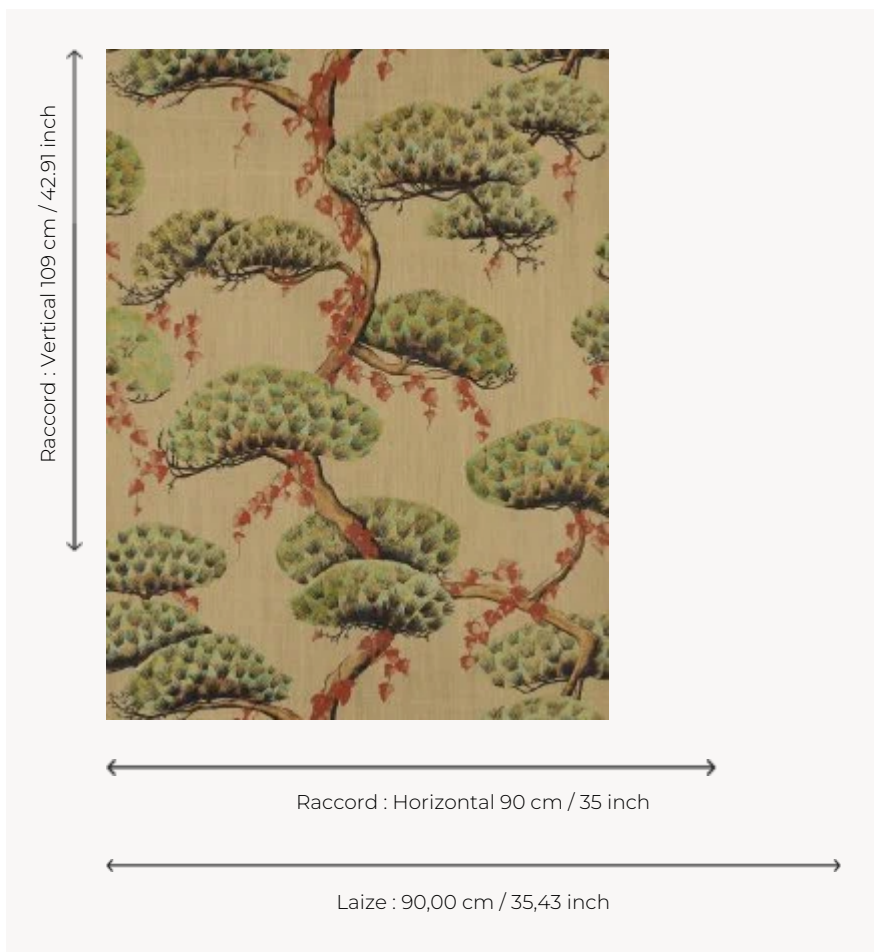

FP838002 MOMIJI

A true celebration of the magic of nature, the contemplation of the blushing leaves of the maple trees is a Japanese tradition called Momijigari. Sublimated by a digital overprint on a metallic background and laminated on non-woven, the wallpaper is changing and deep depending on the light.

FP838002 - Or

Pierre Frey

TYPE	Wide width printed wallpapers - Paperbacked fabrics
SALES UNIT	Available per meter/yard
BACKING	NON WOVEN
COMPOSITION	100 % Polyester
WIDTH	90 cm / 35,43 inch
REPEAT	H: 90 cm - 35,00 inch V: 109 cm - 42,91 inch Half drop repeat
WEIGHT	205 gr / m ²
CARE	 
TRIMMING	Trimmed
HANGING/REMOVING	Paste the wall Wet removable
CERTIFICATIONS	EUROCLASS B-s1,d0 ASTM E84 Class A
NOTES	Good lightfastness Flame retardant backing

2 Colors

FP838001
Celadon

FP838002
Or