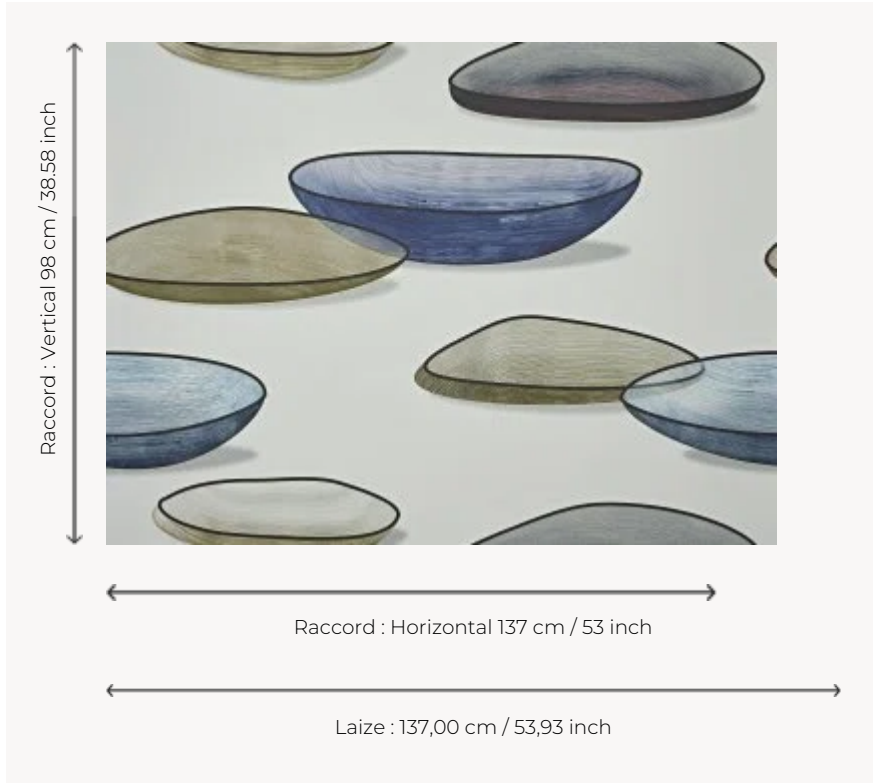

FP839001 HONSHU

Contemporary evocation of a Zen escape on Honshu Island. Between wooded mountains and ancient temples, the path of the emperors of Japan calls for meditation. Printed in wide width on a matte non-woven backing.

FP839001 - Opale

Pierre Frey

TYPE	Wide width printed wallpapers
SALES UNIT	Available per meter/yard
BACKING	NON WOVEN
COMPOSITION	-
WIDTH	137 cm / 53,93 inch
REPEAT	H: 137 cm - 53,00 inch V: 98 cm - 38,58 inch Straight repeat
WEIGHT	147 gr / m ²
CARE	
TRIMMING	Pretrimmed
HANGING/REMOVING	Paste the wall Wet removable
CERTIFICATIONS	EUROCLASS B-s1,d0 ASTM E84 Class A
NOTES	Flame retardant backing
INFORMATION	Use the trim & join marks during installation. Double-cut installation.

2 Colors

FP839001
Opale

FP839002
Ebene