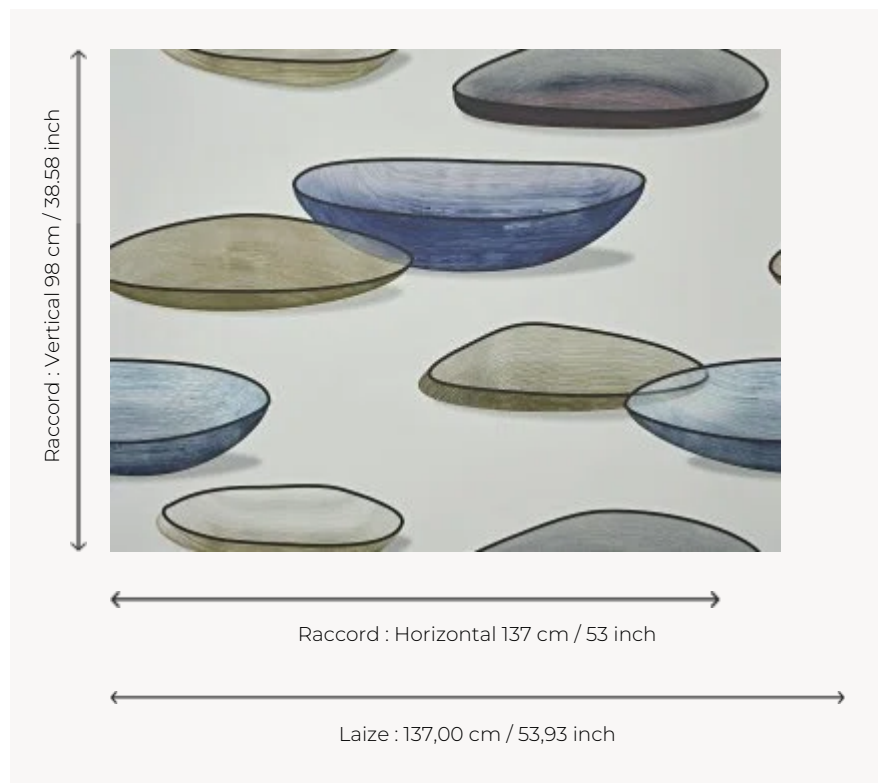

### FP839001 - Opale

### Pierre Frey

<b>TYPE</b>	Wide width printed wallpapers
<b>SALES UNIT</b>	Available per meter/yard
<b>BACKING</b>	NON WOVEN
<b>COMPOSITION</b>	-
<b>WIDTH</b>	137 cm / 53,93 inch
<b>REPEAT</b>	H: 137 cm - 53,00 inch V: 98 cm - 38,58 inch Straight repeat
<b>WEIGHT</b>	147 gr / m <sup>2</sup>
<b>CARE</b>	
<b>TRIMMING</b>	Pretrimmed
<b>HANGING/REMOVING</b>	Paste the wall Wet removable
<b>CERTIFICATIONS</b>	EUROCLASS B-s1,d0 ASTM E84 Class A
<b>NOTES</b>	Flame retardant backing
<b>INFORMATION</b>	Use the trim & join marks during installation. Double-cut installation.

## 2 Colors

FP839001  
Opale

FP839002  
Ebene