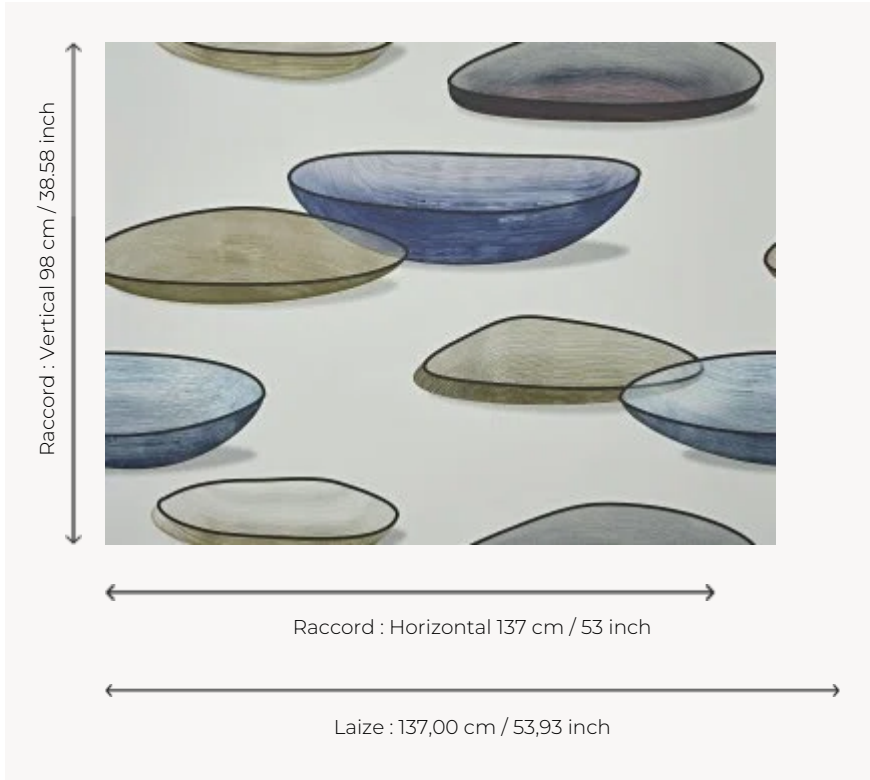

### FP839001 - Opale

### Pierre Frey

<b>TYPE</b>	Wide width printed wallpapers
<b>SALES UNIT</b>	Available per meter/yard
<b>BACKING</b>	NON WOVEN
<b>COMPOSITION</b>	-
<b>WIDTH</b>	137 cm / 53,93 inch
<b>REPEAT</b>	H: 137 cm - 53,00 inch V: 98 cm - 38,58 inch Straight repeat
<b>WEIGHT</b>	147 gr / m <sup>2</sup>
<b>CARE</b>	
<b>TRIMMING</b>	Pretrimmed
<b>HANGING/REMOVING</b>	Paste the wall Wet removable
<b>CERTIFICATIONS</b>	EUROCLASS B-s1,d0 ASTM E84 Class A
<b>NOTES</b>	Flame retardant backing
<b>INFORMATION</b>	Use the trim & join marks during installation. Double-cut installation.

## 2 Colors

FP839001  
Opale

FP839002  
Ebene