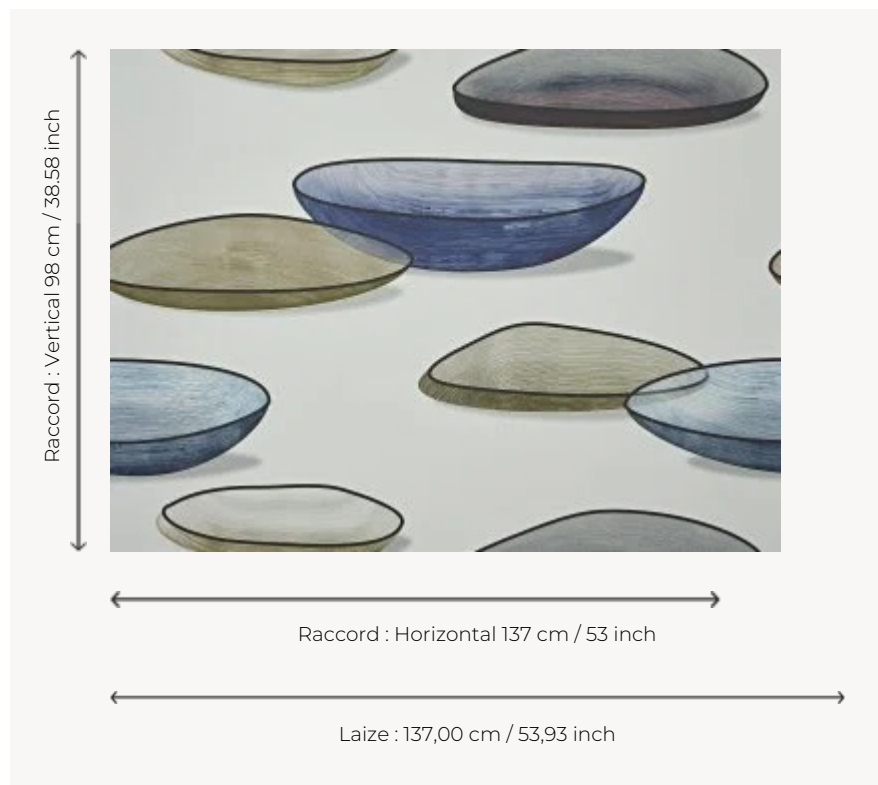

FP839001 - Opale

Pierre Frey

TYPE	Wide width printed wallpapers
SALES UNIT	Available per meter/yard
BACKING	NON WOVEN
COMPOSITION	-
WIDTH	137 cm / 53,93 inch
REPEAT	H: 137 cm - 53,00 inch V: 98 cm - 38,58 inch Straight repeat
WEIGHT	147 gr / m ²
CARE	
TRIMMING	Pretrimmed
HANGING/REMOVING	Paste the wall Wet removable
CERTIFICATIONS	EUROCLASS B-s1,d0 ASTM E84 Class A
NOTES	Flame retardant backing
INFORMATION	Use the trim & join marks during installation. Double-cut installation.

2 Colors

FP839001
Opale

FP839002
Ebene