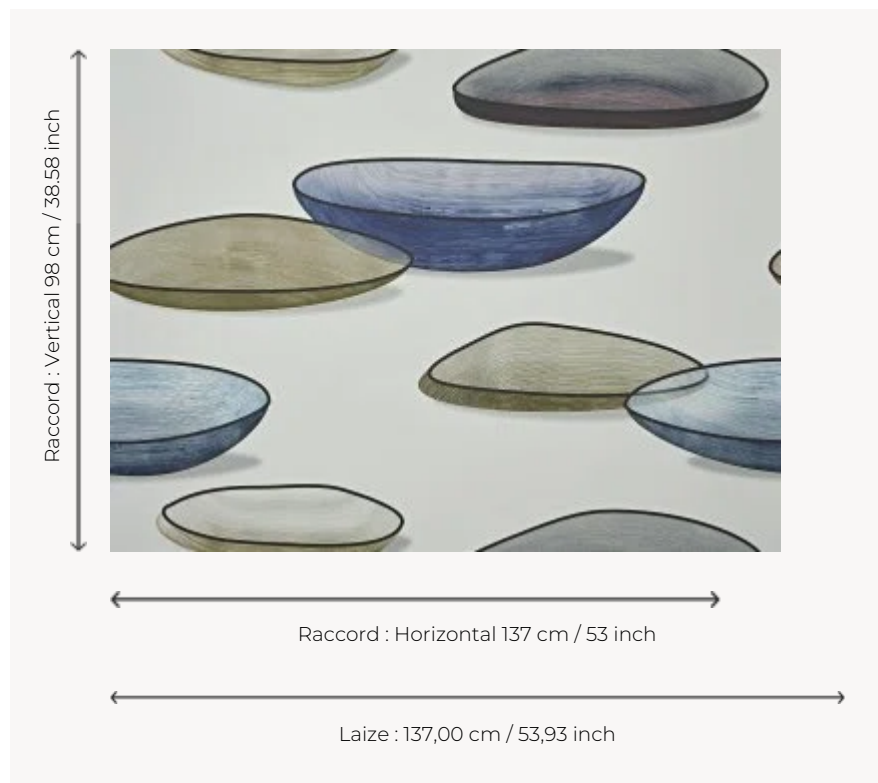

FP839001 HONSHU

Contemporary evocation of a Zen escape on Honshu Island. Between wooded mountains and ancient temples, the path of the emperors of Japan calls for meditation. Printed in wide width on a matte non-woven backing.

FP839001 - Opale

Pierre Frey

TYPE	Wide width printed wallpapers
SALES UNIT	Available per meter/yard
BACKING	NON WOVEN
COMPOSITION	-
WIDTH	137 cm / 53,93 inch
REPEAT	H: 137 cm - 53,00 inch V: 98 cm - 38,58 inch Straight repeat
WEIGHT	147 gr / m ²
CARE	
TRIMMING	Pretrimmed
HANGING/REMOVING	Paste the wall Wet removable
CERTIFICATIONS	EUROCLASS B-s1,d0 ASTM E84 Class A
NOTES	Flame retardant backing
INFORMATION	Use the trim & join marks during installation. Double-cut installation.

2 Colors

FP839001
Opale

FP839002
Ebene